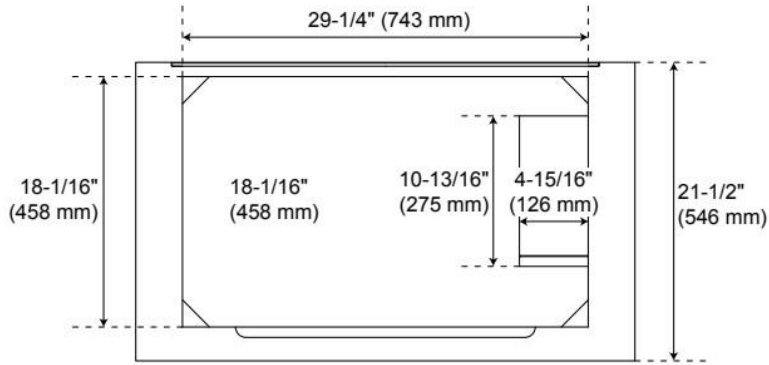

36" THEROUX VANITY WITH UNDERMOUNT SINK - OUTLET - TAWNY BROWN

SKU: 955278-36-um

Code: SH563149, SH563150, SH563151

REVISED 4/1/2026