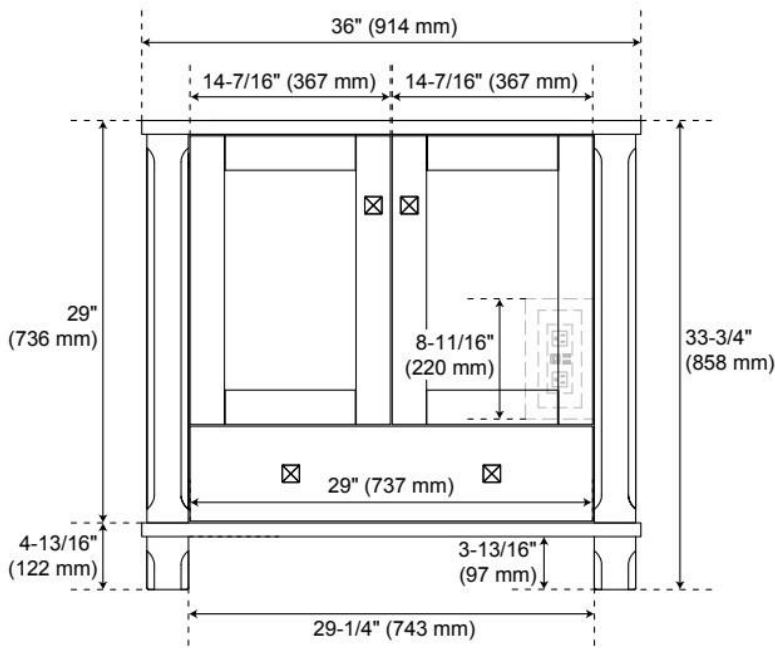

36" THEROUX VANITY WITH UNDERMOUNT SINK - OUTLET - TAWNY BROWN

SKU: 955278-36-um

Code: SH563149, SH563150, SH563151

FEATURES

Material: Wood
Product Finish: Tawny Brown
Number of Doors: 2
Number of Drawers: 1
Soft-Close Hinges: Yes
Soft-Close Slides: Yes
Full Extension Drawer Slides: Yes
Dovetail Drawers: Yes
Electrical Outlet: Yes
Hardware Finish: Matte Black
Hardware Material: Zinc
Built-In Adjusters: Yes

Massachusetts Accepted, UL-962A, CAN/CSA-C22.2 No. 308, LISTED ID: 506895

ADDITIONAL FEATURES

- Wood frame with engineered wood panels.
- A built-in power box features two outlets and two USB ports.
- Includes a matching backsplash and white porcelain sink.
- Polished Carrara Marble is sourced from Italy.
- Each stone top is carved from a single piece of stone and will feature natural variations.
- See Installation Instructions for directions to attach the vanity top and sink.
- All dimensions are ($\pm 1/2''$).

REVISED 4/1/2026

36" THEROUX VANITY WITH UNDERMOUNT SINK - OUTLET - TAWNY BROWN

SKU: 955278-36-um

Code: SH563149, SH563150, SH563151

REVISED 4/1/2026