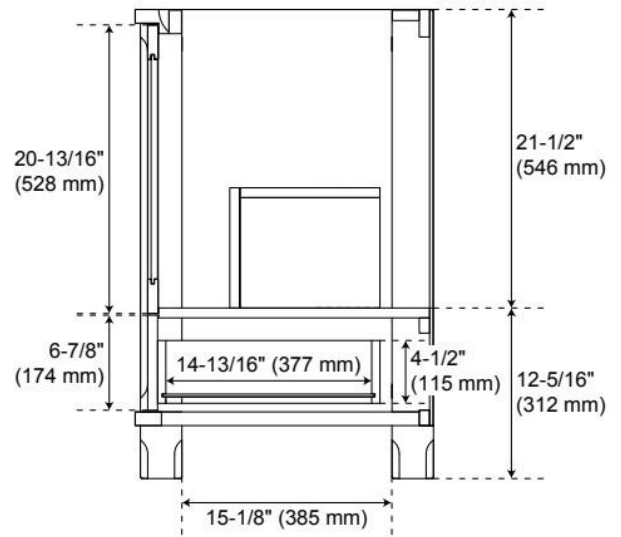

Massachusetts Accepted, UL-962A, CAN/CSA-C22.2 No. 308, LISTED ID: 506895

ADDITIONAL FEATURES

- Wood frame with engineered wood panels.
- A built-in power box features two outlets and two USB ports.
- Includes a matching backsplash and white porcelain sink.
- Polished Carrara Marble is sourced from Italy.
- Each stone top is carved from a single piece of stone and will feature natural variations.
- See Installation Instructions for directions to attach the vanity top and sink.
- All dimensions are ($\pm 1/2''$).

REVISED 4/1/2026

36" THEROUX VANITY WITH UNDERMOUNT SINK - OUTLET - TAWNY BROWN

SKU: 955278-36-um

Code: SH563149, SH563150, SH563151

REVISED 4/1/2026