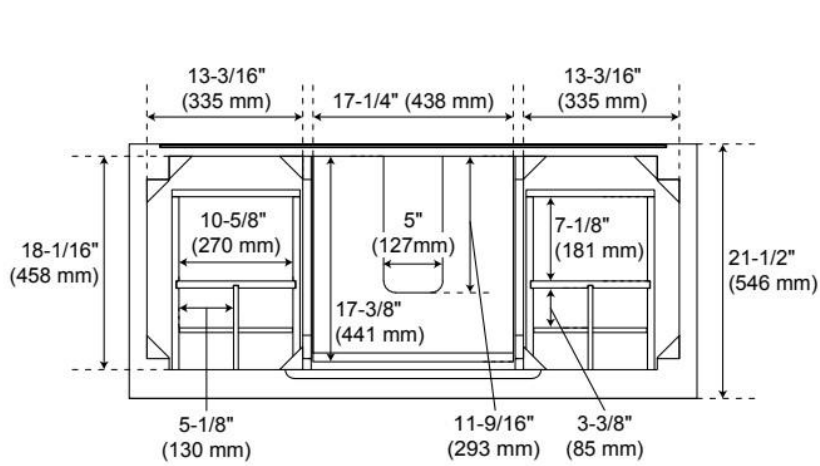

48" THEROUX VANITY WITH UNDERMOUNT SINK - OUTLET - TAWNY BROWN

SKU: 955278-48-um

Code: SH563161, SH563162, SH563163

REVISED 4/1/2026