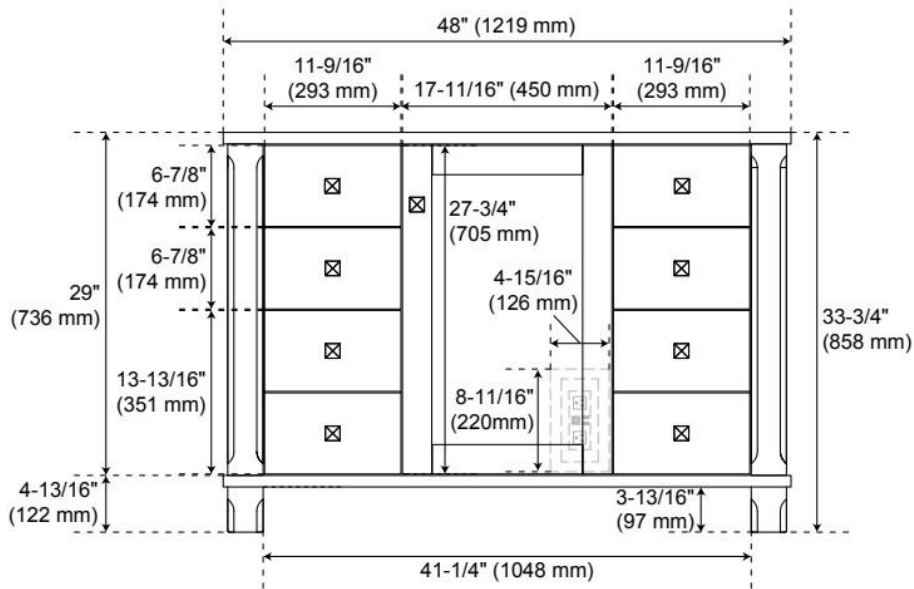

48" THEROUX VANITY WITH UNDERMOUNT SINK - OUTLET - TAWNY BROWN

SKU: 955278-48-um

Code: SH563161, SH563162, SH563163

FEATURES

Material: Wood
Product Finish: Tawny Brown
Number of Doors: 1
Number of Drawers: 6
Soft-Close Hinges: Yes
Soft-Close Slides: Yes
Full Extension Drawer Slides: Yes
Dovetail Drawers: Yes
Adjustable Shelves: Yes
Electrical Outlet: Yes
Hardware Finish: Matte Black
Hardware Material: Zinc
Built-In Adjusters: Yes

Massachusetts Accepted, UL-962A, CAN/CSA-C22.2 No. 308, LISTED ID: 506895

ADDITIONAL FEATURES

- Wood frame with engineered wood panels.
- A built-in power box features two outlets and two USB ports.
- Removable drawer dividers included to customize to your storage needs.
- Includes a matching backsplash and white porcelain sink.
- Polished Carrara Marble is sourced from Italy.
- Each stone top is carved from a single piece of stone and will feature natural variations.
- See Installation Instructions for directions to attach the vanity top and sink.
- All dimensions are ($\pm 1/2$ ").

REVISED 4/1/2026

48" THEROUX VANITY WITH UNDERMOUNT SINK - OUTLET - TAWNY BROWN

SKU: 955278-48-um

Code: SH563161, SH563162, SH563163

REVISED 4/1/2026