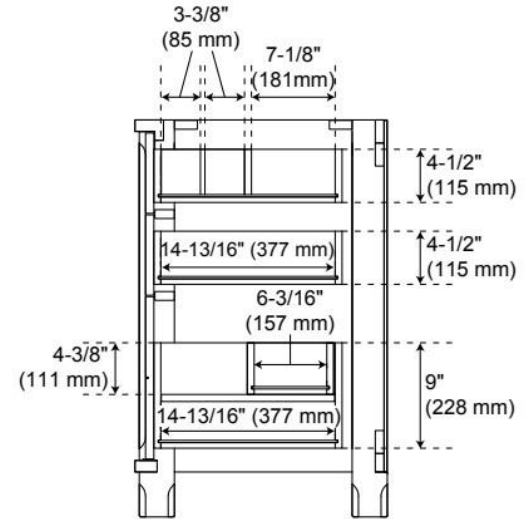

48" THEROUX VANITY WITH UNDERMOUNT SINK - OUTLET - TAWNY BROWN

SKU: 955278-48-um

Code: SH563161, SH563162, SH563163

REVISED 4/1/2026