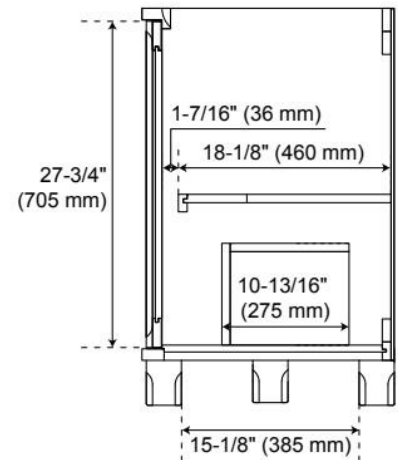

Massachusetts Accepted, UL-962A, CAN/CSA-C22.2 No. 308, LISTED ID: 506895

ADDITIONAL FEATURES

- Wood frame with engineered wood panels.
- A built-in power box features two outlets and two USB ports.
- Removable drawer dividers included to customize to your storage needs.
- Includes a matching backsplash and white porcelain sink.
- Polished Carrara Marble is sourced from Italy.
- Each stone top is carved from a single piece of stone and will feature natural variations.
- See Installation Instructions for directions to attach the vanity top and sink.
- All dimensions are ($\pm 1/2$ ").

REVISED 4/1/2026

48" THEROUX VANITY WITH UNDERMOUNT SINK - OUTLET - TAWNY BROWN

SKU: 955278-48-um

Code: SH563161, SH563162, SH563163

REVISED 4/1/2026