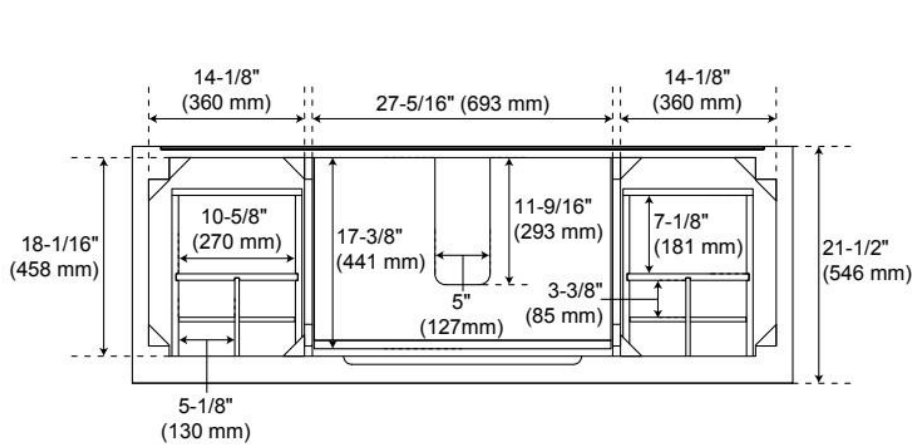

60" THEROUX SINGLE VANITY WITH RECTANGULAR UNDERMOUNT SINK - OUTLET - TAWNY BROWN

SKU: 955278-60s-rumb

Code: SH563173, SH563174, SH563175, SH563176

FEATURES

Material: Wood
Product Finish: Tawny Brown
Number of Doors: 2
Number of Drawers: 6
Soft-Close Hinges: Yes
Soft-Close Slides: Yes
Full Extension Drawer Slides: Yes
Dovetail Drawers: Yes
Adjustable Shelves: Yes
Electrical Outlet: Yes
Hardware Finish: Matte Black
Hardware Material: Zinc
Built-In Adjusters: Yes

Massachusetts Accepted, UL-962A, CAN/CSA-C22.2 No. 308, LISTED ID: 506897

ADDITIONAL FEATURES

- Wood frame with engineered wood panels.
- A built-in power box features two outlets and two USB ports.
- Removable drawer dividers included to customize to your storage needs.
- Includes a matching backsplash and white porcelain sinks.
- Polished Carrara Marble is sourced from Italy.
- Each stone top is carved from a single piece of stone and will feature natural variations.
- See Installation Instructions for directions to attach the vanity top and sink.
- All dimensions are ($\pm 1/2$ ").

REVISED 4/2/2026

60" THEROUX SINGLE VANITY WITH RECTANGULAR UNDERMOUNT SINK - OUTLET - TAWNY BROWN

SKU: 955278-60s-rumb

Code: SH563173, SH563174, SH563175, SH563176

REVISED 4/2/2026