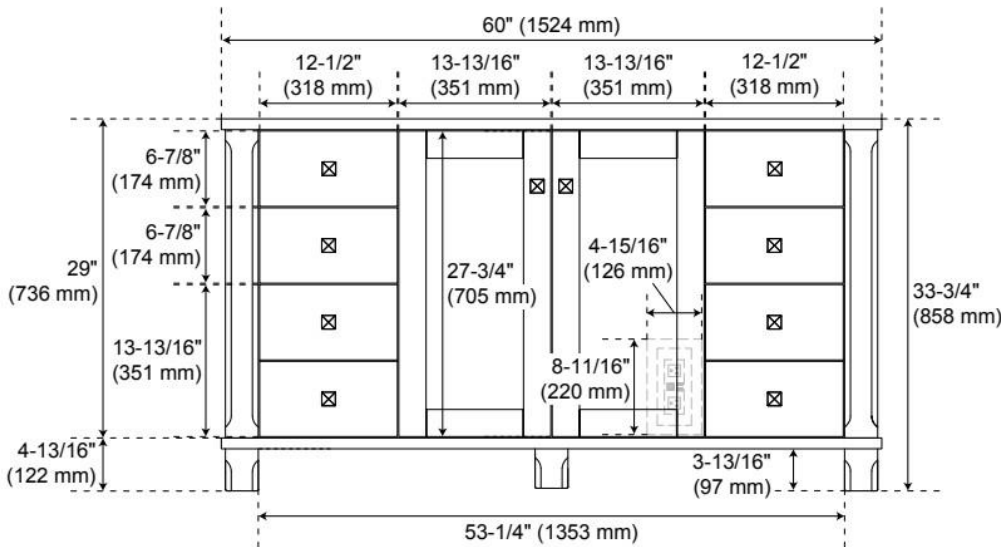

60" THEROUX SINGLE VANITY WITH RECTANGULAR UNDERMOUNT SINK - OUTLET - TAWNY BROWN

SKU: 955278-60s-rumb

Code: SH563173, SH563174, SH563175, SH563176

FEATURES

Material: Wood
Product Finish: Tawny Brown
Number of Doors: 2
Number of Drawers: 6
Soft-Close Hinges: Yes
Soft-Close Slides: Yes
Full Extension Drawer Slides: Yes
Dovetail Drawers: Yes
Adjustable Shelves: Yes
Electrical Outlet: Yes
Hardware Finish: Matte Black
Hardware Material: Zinc
Built-In Adjusters: Yes

Massachusetts Accepted, UL-962A, CAN/CSA-C22.2 No. 308, LISTED ID: 506897

ADDITIONAL FEATURES

- Wood frame with engineered wood panels.
- A built-in power box features two outlets and two USB ports.
- Removable drawer dividers included to customize to your storage needs.
- Includes a matching backsplash and white porcelain sinks.
- Polished Carrara Marble is sourced from Italy.
- Each stone top is carved from a single piece of stone and will feature natural variations.
- See Installation Instructions for directions to attach the vanity top and sink.
- All dimensions are ($\pm 1/2$ ").

REVISED 4/2/2026

60" THEROUX SINGLE VANITY WITH RECTANGULAR UNDERMOUNT SINK - OUTLET - TAWNY BROWN

SKU: 955278-60s-rumb

Code: SH563173, SH563174, SH563175, SH563176

REVISED 4/2/2026