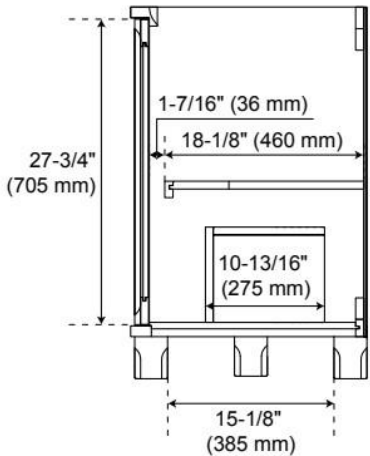

60" THEROUX SINGLE VANITY WITH RECTANGULAR UNDERMOUNT SINK - OUTLET - TAWNY BROWN

SKU: 955278-60s-rumb

Code: SH563173, SH563174, SH563175, SH563176

FEATURES

Material: Wood
Product Finish: Tawny Brown
Number of Doors: 2
Number of Drawers: 6
Soft-Close Hinges: Yes
Soft-Close Slides: Yes
Full Extension Drawer Slides: Yes
Dovetail Drawers: Yes
Adjustable Shelves: Yes
Electrical Outlet: Yes
Hardware Finish: Matte Black
Hardware Material: Zinc
Built-In Adjusters: Yes

Massachusetts Accepted, UL-962A, CAN/CSA-C22.2 No. 308, LISTED ID: 506897

ADDITIONAL FEATURES

- Wood frame with engineered wood panels.
- A built-in power box features two outlets and two USB ports.
- Removable drawer dividers included to customize to your storage needs.
- Includes a matching backsplash and white porcelain sinks.
- Polished Carrara Marble is sourced from Italy.
- Each stone top is carved from a single piece of stone and will feature natural variations.
- See Installation Instructions for directions to attach the vanity top and sink.
- All dimensions are ($\pm 1/2$ ").

REVISED 4/2/2026

60" THEROUX SINGLE VANITY WITH RECTANGULAR UNDERMOUNT SINK - OUTLET - TAWNY BROWN

SKU: 955278-60s-rumb

Code: SH563173, SH563174, SH563175, SH563176

REVISED 4/2/2026