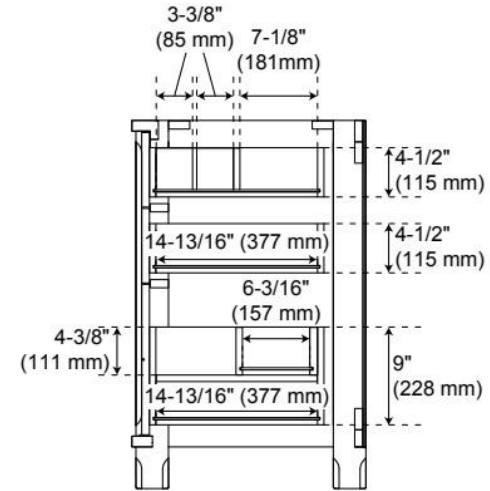

60" THEROUX SINGLE VANITY WITH RECTANGULAR UNDERMOUNT SINK - OUTLET - TAWNY BROWN

SKU: 955278-60s-rumb

Code: SH563173, SH563174, SH563175, SH563176

FEATURES

Material: Wood
Product Finish: Tawny Brown
Number of Doors: 2
Number of Drawers: 6
Soft-Close Hinges: Yes
Soft-Close Slides: Yes
Full Extension Drawer Slides: Yes
Dovetail Drawers: Yes
Adjustable Shelves: Yes
Electrical Outlet: Yes
Hardware Finish: Matte Black
Hardware Material: Zinc
Built-In Adjusters: Yes

Massachusetts Accepted, UL-962A, CAN/CSA-C22.2 No. 308, LISTED ID: 506897

ADDITIONAL FEATURES

- Wood frame with engineered wood panels.
- A built-in power box features two outlets and two USB ports.
- Removable drawer dividers included to customize to your storage needs.
- Includes a matching backsplash and white porcelain sinks.
- Polished Carrara Marble is sourced from Italy.
- Each stone top is carved from a single piece of stone and will feature natural variations.
- See Installation Instructions for directions to attach the vanity top and sink.
- All dimensions are ($\pm 1/2$ ").

REVISED 4/2/2026

60" THEROUX SINGLE VANITY WITH RECTANGULAR UNDERMOUNT SINK - OUTLET - TAWNY BROWN

SKU: 955278-60s-rumb

Code: SH563173, SH563174, SH563175, SH563176

REVISED 4/2/2026