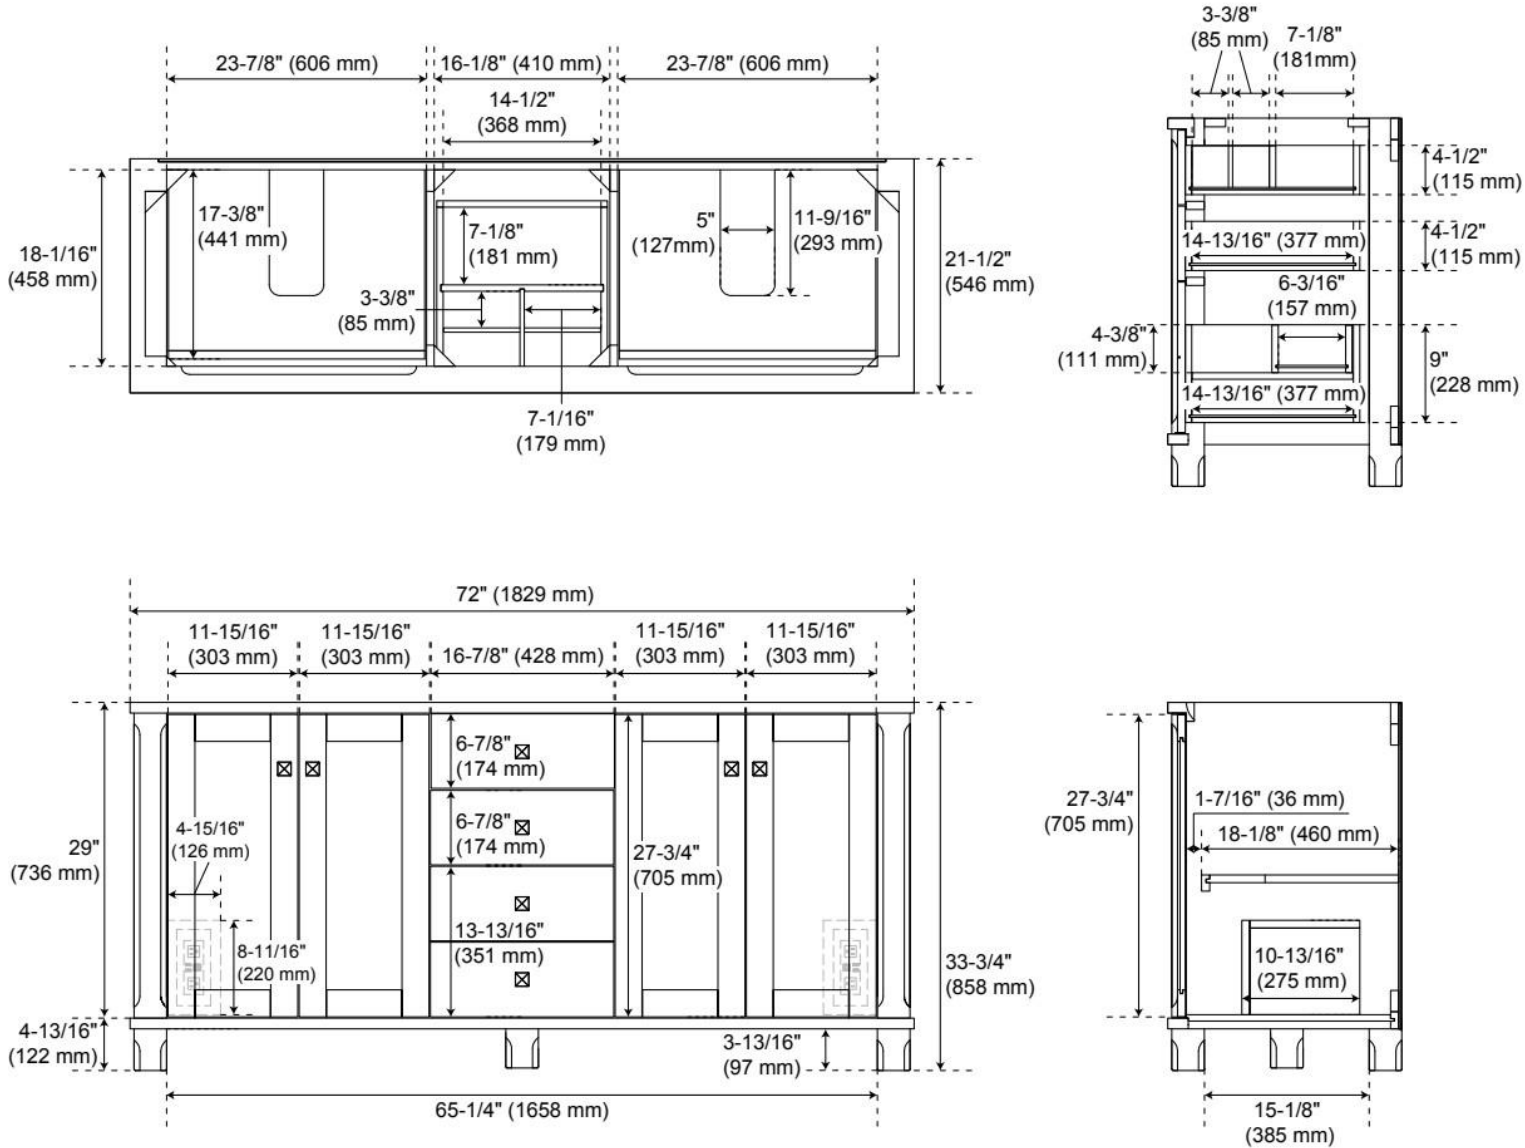

72" THEROUX DOUBLE VANITY WITH RECTANGULAR UNDERMOUNT SINKS - OUTLETS - TAWNY BROWN

SKU: 955278-72-rumb

Code: SH563180, SH563181, SH563182, SH563183, SH563184, SH563185, SH563186, SH563187, SH563188

FEATURES

Massachusetts Accepted, UL-962A, CAN/CSA-C22.2 No. 308, LISTED ID: 506897

ADDITIONAL FEATURES

- Wood frame with engineered wood panels.
- Two built-in power boxes (located behind each set of doors) feature two outlets and two USB ports each.
- Removable drawer dividers included to customize to your storage needs.
- Includes a matching backsplash and white porcelain sinks.
- Polished Carrara Marble is sourced from Italy.
- Each stone top is carved from a single piece of stone and will feature natural variations.
- See Installation Instructions for directions to attach the vanity top and sink.
- All dimensions are ($\pm 1/2$ ").

REVISED 4/2/2026

72" THEROUX DOUBLE VANITY WITH RECTANGULAR UNDERMOUNT SINKS - OUTLETS - TAWNY BROWN

SKU: 955278-72-rumb

Code: SH563180, SH563181, SH563182, SH563183, SH563184, SH563185, SH563186, SH563187, SH563188