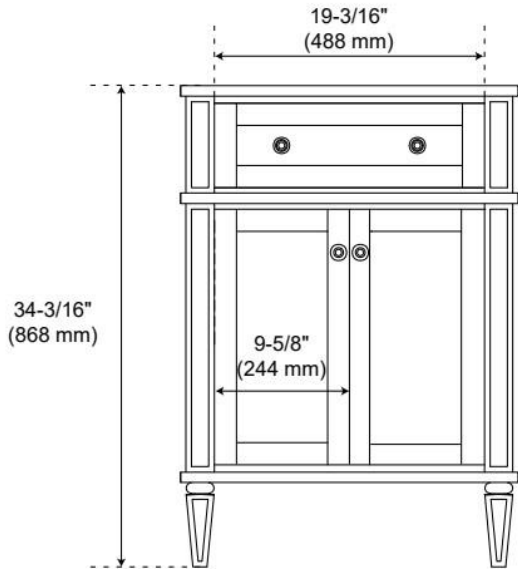

24" ELMDALE DARK OLIVE GREEN VANITY WITH RECT. UNDERMOUNT SINK - OUTLET

SKU: 955281-24-rumb

Code: SH563215, SH563216, SH563217, SH563218, SH563219, SH563220, SH563221, SH563222, SH563223

REVISED 3/23/2026