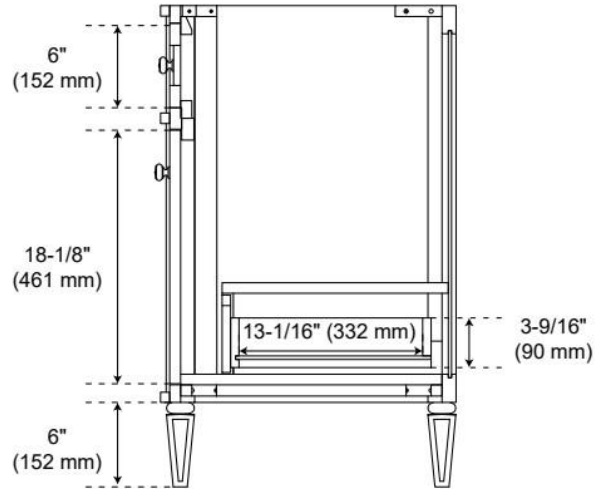

24" ELMDALE DARK OLIVE GREEN VANITY WITH RECT. UNDERMOUNT SINK - OUTLET

SKU: 955281-24-rumb

Code: SH563215, SH563216, SH563217, SH563218, SH563219, SH563220, SH563221, SH563222, SH563223

FEATURES

Material: Wood
Product Finish: Dark Olive Green
Number of Doors: 2
Number of Drawers: 1
Soft-Close Hinges: Yes
Soft-Close Slides: Yes
Full Extension Drawer Slides: Yes
Dovetail Drawers: Yes
Adjustable Shelves: No
Electrical Outlet: Yes
Hardware Finish: Carob Brown
Hardware Material: Wood
Built-In Adjusters: Yes

Massachusetts Accepted, UL-962A, CAN/CSA-C22.2 No. 308, LISTED ID: 506894, BY213-D01

ADDITIONAL FEATURES

- Solid wood cabinet.
- Engineered wood panels.
- Matching wood knobs and feet.
- A built-in power box features two outlets and two USB ports.
- Includes a matching backsplash and white porcelain sink.
- Polished Carrara Marble is sourced from Italy.
- Each stone top is carved from a single piece of stone and will feature natural variations.
- See Installation Instructions for directions to attach the vanity top and sink.
- All dimensions are ($\pm 1/2"$).

REVISED 3/23/2026

24" ELMDALE DARK OLIVE GREEN VANITY WITH RECT. UNDERMOUNT SINK - OUTLET

SKU: 955281-24-rumb

Code: SH563215, SH563216, SH563217, SH563218, SH563219, SH563220, SH563221, SH563222, SH563223