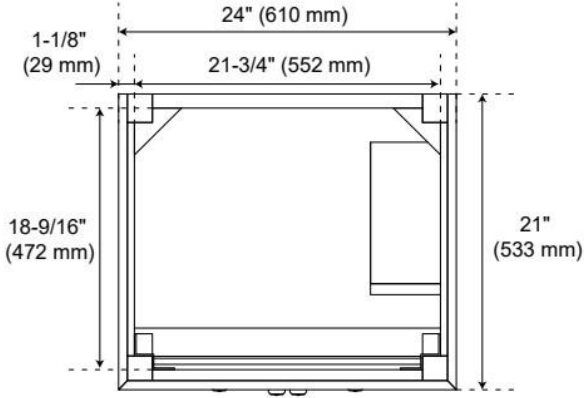

24" ELMDALE DARK OLIVE GREEN VANITY WITH RECT. UNDERMOUNT SINK - OUTLET

SKU: 955281-24-rumb

Code: SH563215, SH563216, SH563217, SH563218, SH563219, SH563220, SH563221, SH563222, SH563223

REVISED 3/23/2026