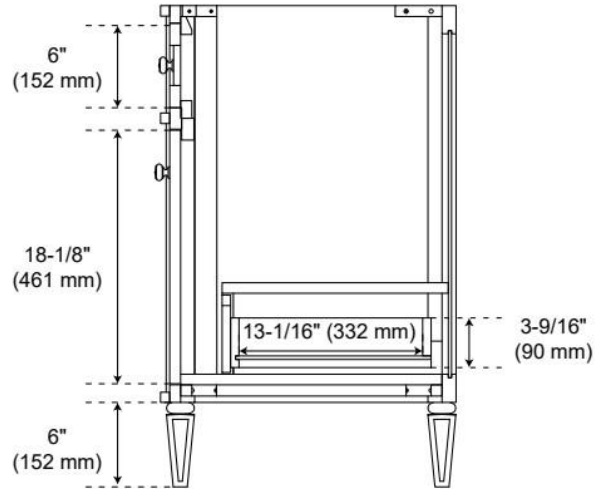

24" ELMDALE DARK OLIVE GREEN VANITY WITH UNDERMOUNT SINK - OUTLET

SKU: 955281-24-um

Code: SH563212, SH563213, SH563214

REVISED 3/23/2026