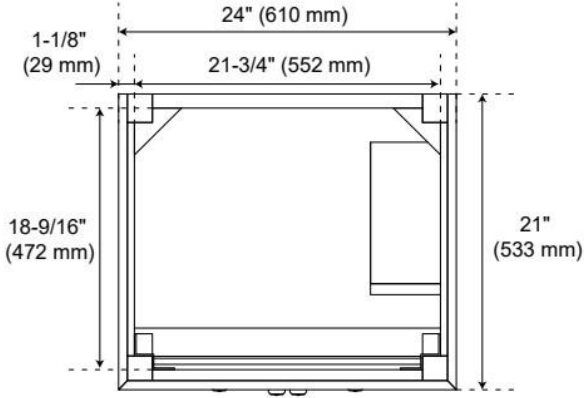

24" ELMDALE DARK OLIVE GREEN VANITY WITH UNDERMOUNT SINK - OUTLET

SKU: 955281-24-um

Code: SH563212, SH563213, SH563214

REVISED 3/23/2026