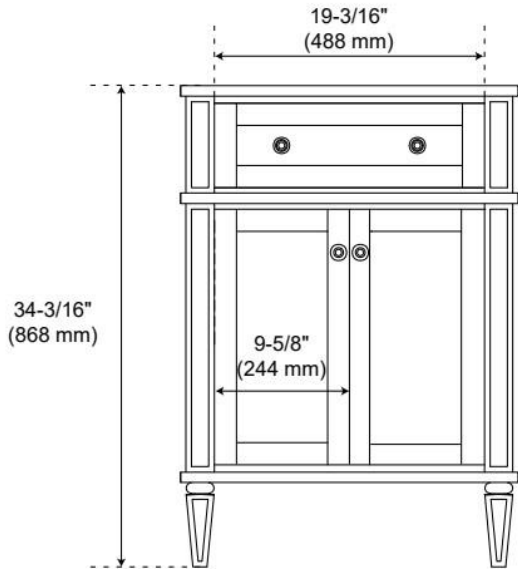

24" ELMDALE DARK OLIVE GREEN VANITY WITH UNDERMOUNT SINK - OUTLET

SKU: 955281-24-um

Code: SH563212, SH563213, SH563214

REVISED 3/23/2026