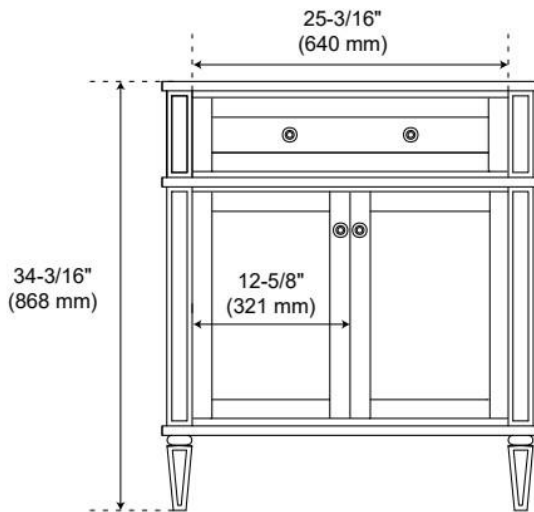

30" ELMDALE DARK OLIVE GREEN VANITY WITH RECT. UNDERMOUNT SINK - OUTLET

SKU: 955281-30-rumb

Code: SH563227, SH563228, SH563229, SH563230, SH563231, SH563232, SH563233, SH563234, SH563235

FEATURES

Material: Wood
Product Finish: Dark Olive Green
Number of Doors: 2
Number of Drawers: 2
Soft-Close Hinges: Yes
Soft-Close Slides: Yes
Full Extension Drawer Slides: Yes
Dovetail Drawers: Yes
Adjustable Shelves: No
Electrical Outlet: Yes
Hardware Finish: Carob Brown
Hardware Material: Wood
Built-In Adjusters: Yes

Massachusetts Accepted, UL-962A, CAN/CSA-C22.2 No. 308, LISTED ID: BY213-D01, 506897

ADDITIONAL FEATURES

- Solid wood cabinet.
- Engineered wood panels.
- Matching wood knobs and feet.
- A built-in power box features two outlets and two USB ports.
- Includes a matching backsplash and white porcelain sink.
- Polished Carrara Marble is sourced from Italy.
- Each stone top is carved from a single piece of stone and will feature natural variations.
- See Installation Instructions for directions to attach the vanity top and sink.
- All dimensions are ($\pm 1/2$ ").

REVISED 3/23/2026

30" ELMDALE DARK OLIVE GREEN VANITY WITH RECT. UNDERMOUNT SINK - OUTLET

SKU: 955281-30-rumb

Code: SH563227, SH563228, SH563229, SH563230, SH563231, SH563232, SH563233, SH563234, SH563235