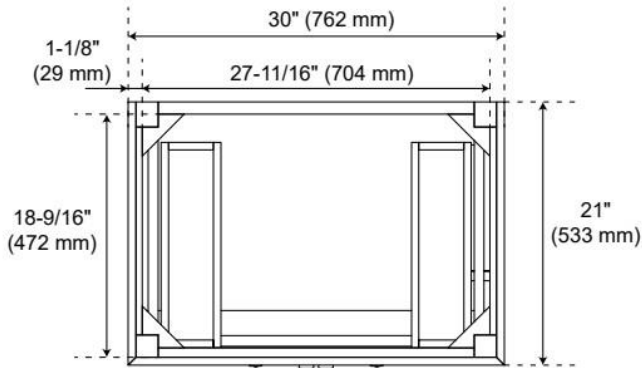

30" ELMDALE DARK OLIVE GREEN VANITY WITH RECT. UNDERMOUNT SINK - OUTLET

SKU: 955281-30-rumb

Code: SH563227, SH563228, SH563229, SH563230, SH563231, SH563232, SH563233, SH563234, SH563235

REVISED 3/23/2026