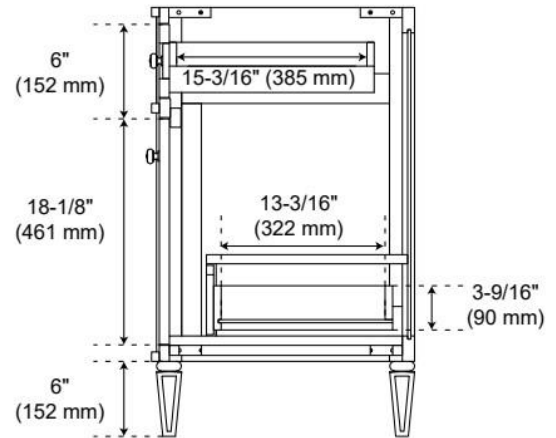

30" ELMDALE DARK OLIVE GREEN VANITY WITH RECT. UNDERMOUNT SINK - OUTLET

SKU: 955281-30-rumb

Code: SH563227, SH563228, SH563229, SH563230, SH563231, SH563232, SH563233, SH563234, SH563235

FEATURES

Material: Wood
Product Finish: Dark Olive Green
Number of Doors: 2
Number of Drawers: 2
Soft-Close Hinges: Yes
Soft-Close Slides: Yes
Full Extension Drawer Slides: Yes
Dovetail Drawers: Yes
Adjustable Shelves: No
Electrical Outlet: Yes
Hardware Finish: Carob Brown
Hardware Material: Wood
Built-In Adjusters: Yes

Massachusetts Accepted, UL-962A, CAN/CSA-C22.2 No. 308, LISTED ID: BY213-D01, 506897

ADDITIONAL FEATURES

- Solid wood cabinet.
- Engineered wood panels.
- Matching wood knobs and feet.
- A built-in power box features two outlets and two USB ports.
- Includes a matching backsplash and white porcelain sink.
- Polished Carrara Marble is sourced from Italy.
- Each stone top is carved from a single piece of stone and will feature natural variations.
- See Installation Instructions for directions to attach the vanity top and sink.
- All dimensions are ($\pm 1/2$ ").

REVISED 3/23/2026

30" ELMDALE DARK OLIVE GREEN VANITY WITH RECT. UNDERMOUNT SINK - OUTLET

SKU: 955281-30-rumb

Code: SH563227, SH563228, SH563229, SH563230, SH563231, SH563232, SH563233, SH563234, SH563235