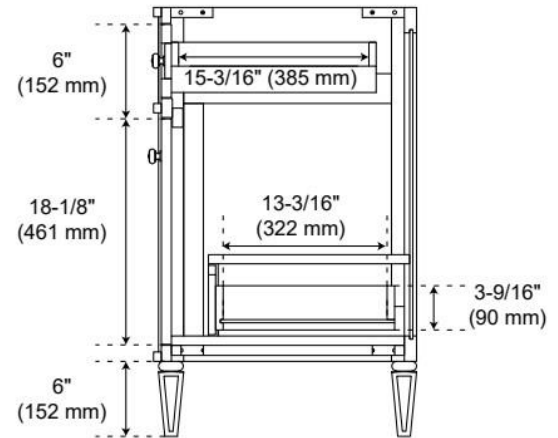

30" ELMDALE DARK OLIVE GREEN VANITY WITH UNDERMOUNT SINK - OUTLET

SKU: 955281-30-um

Code: SH563224, SH563225, SH563226

REVISED 3/23/2026