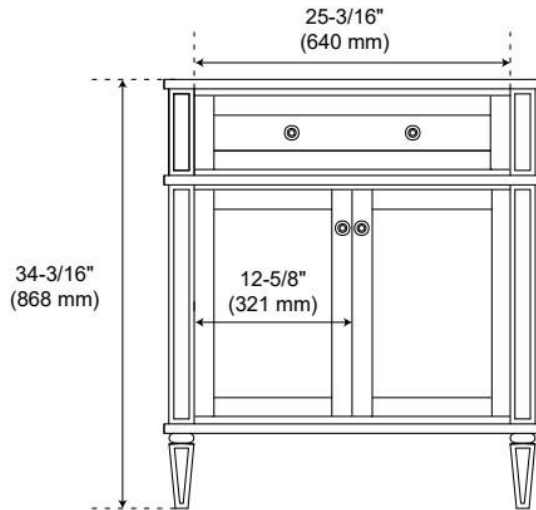

30" ELMDALE DARK OLIVE GREEN VANITY WITH UNDERMOUNT SINK - OUTLET

SKU: 955281-30-um

Code: SH563224, SH563225, SH563226

REVISED 3/23/2026