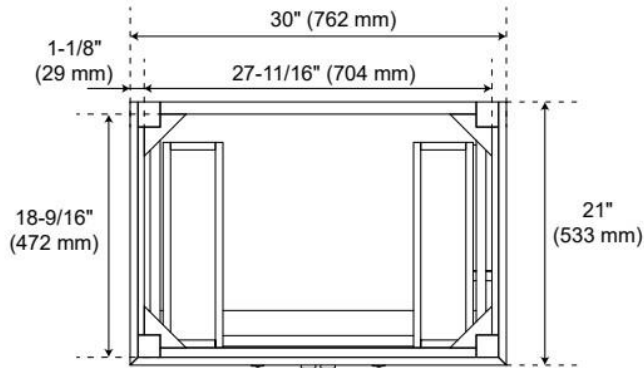

30" ELMDALE DARK OLIVE GREEN VANITY WITH UNDERMOUNT SINK - OUTLET

SKU: 955281-30-um

Code: SH563224, SH563225, SH563226

REVISED 3/23/2026