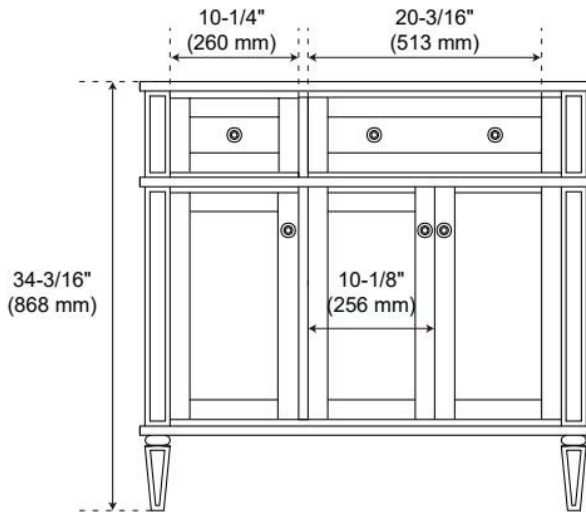

36" ELMDALE DARK OLIVE GREEN VANITY WITH RIGHT OFFSET UNDERMOUNT SINK - OUTLET

SKU: 955281-36-rumb

Code: SH563239, SH563240, SH563241

FEATURES

Material: Wood
Product Finish: Dark Olive Green
Number of Doors: 3
Number of Drawers: 3
Soft-Close Hinges: Yes
Soft-Close Slides: Yes
Full Extension Drawer Slides: Yes
Dovetail Drawers: Yes
Adjustable Shelves: No
Electrical Outlet: Yes
Hardware Finish: Carob Brown
Hardware Material: Wood
Built-In Adjusters: Yes

Massachusetts Accepted, UL-962A, CAN/CSA-C22.2 No. 308, LISTED ID: N/A, BY213-D01, 506894

ADDITIONAL FEATURES

- Solid wood cabinet.
- Engineered wood panels.
- Matching wood knobs and feet.
- A built-in power box features two outlets and two USB ports.
- Includes a matching backsplash and white porcelain sink.
- Polished Carrara Marble is sourced from Italy.
- Each stone top is carved from a single piece of stone and will feature natural variations.
- See Installation Instructions for directions to attach the vanity top and sink.
- All dimensions are ($\pm 1/2"$).

REVISED 3/23/2026

36" ELMDALE DARK OLIVE GREEN VANITY WITH RIGHT OFFSET UNDERMOUNT SINK - OUTLET

SKU: 955281-36-rumb

Code: SH563239, SH563240, SH563241

REVISED 3/23/2026