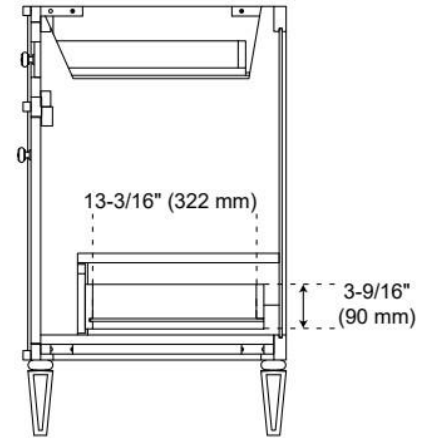

36" ELMDALE DARK OLIVE GREEN VANITY WITH RIGHT OFFSET UNDERMOUNT SINK - OUTLET

SKU: 955281-36-rumb

Code: SH563239, SH563240, SH563241

FEATURES

Material: Wood
Product Finish: Dark Olive Green
Number of Doors: 3
Number of Drawers: 3
Soft-Close Hinges: Yes
Soft-Close Slides: Yes
Full Extension Drawer Slides: Yes
Dovetail Drawers: Yes
Adjustable Shelves: No
Electrical Outlet: Yes
Hardware Finish: Carob Brown
Hardware Material: Wood
Built-In Adjusters: Yes

Massachusetts Accepted, UL-962A, CAN/CSA-C22.2 No. 308, LISTED ID: N/A, BY213-D01, 506894

ADDITIONAL FEATURES

- Solid wood cabinet.
- Engineered wood panels.
- Matching wood knobs and feet.
- A built-in power box features two outlets and two USB ports.
- Includes a matching backsplash and white porcelain sink.
- Polished Carrara Marble is sourced from Italy.
- Each stone top is carved from a single piece of stone and will feature natural variations.
- See Installation Instructions for directions to attach the vanity top and sink.
- All dimensions are ($\pm 1/2"$).

REVISED 3/23/2026

36" ELMDALE DARK OLIVE GREEN VANITY WITH RIGHT OFFSET UNDERMOUNT SINK - OUTLET

SKU: 955281-36-rumb

Code: SH563239, SH563240, SH563241

REVISED 3/23/2026