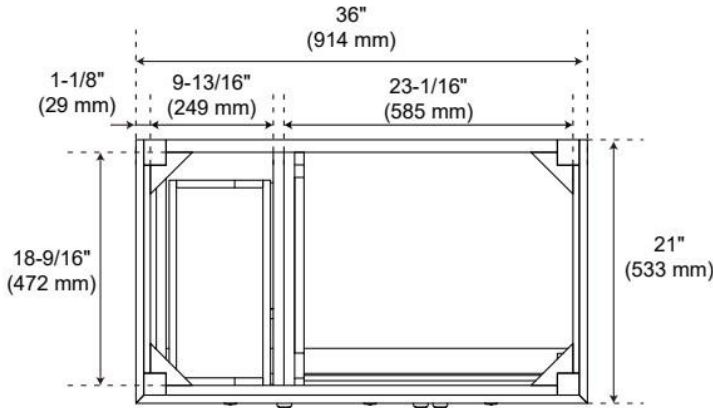

36" ELMDALE DARK OLIVE GREEN VANITY WITH RIGHT OFFSET UNDERMOUNT SINK - OUTLET

SKU: 955281-36-rumb

Code: SH563239, SH563240, SH563241

FEATURES

Material: Wood
Product Finish: Dark Olive Green
Number of Doors: 3
Number of Drawers: 3
Soft-Close Hinges: Yes
Soft-Close Slides: Yes
Full Extension Drawer Slides: Yes
Dovetail Drawers: Yes
Adjustable Shelves: No
Electrical Outlet: Yes
Hardware Finish: Carob Brown
Hardware Material: Wood
Built-In Adjusters: Yes

Massachusetts Accepted, UL-962A, CAN/CSA-C22.2 No. 308, LISTED ID: N/A, BY213-D01, 506894

ADDITIONAL FEATURES

- Solid wood cabinet.
- Engineered wood panels.
- Matching wood knobs and feet.
- A built-in power box features two outlets and two USB ports.
- Includes a matching backsplash and white porcelain sink.
- Polished Carrara Marble is sourced from Italy.
- Each stone top is carved from a single piece of stone and will feature natural variations.
- See Installation Instructions for directions to attach the vanity top and sink.
- All dimensions are ($\pm 1/2"$).

REVISED 3/23/2026

36" ELMDALE DARK OLIVE GREEN VANITY WITH RIGHT OFFSET UNDERMOUNT SINK - OUTLET

SKU: 955281-36-rumb

Code: SH563239, SH563240, SH563241

REVISED 3/23/2026