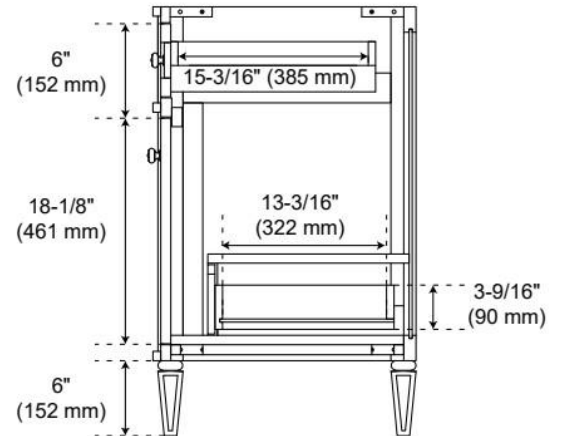

36" ELMDALE DARK OLIVE GREEN VANITY WITH RIGHT OFFSET UNDERMOUNT SINK - OUTLET

SKU: 955281-36-rumb

Code: SH563239, SH563240, SH563241

FEATURES

Material: Wood
Product Finish: Dark Olive Green
Number of Doors: 3
Number of Drawers: 3
Soft-Close Hinges: Yes
Soft-Close Slides: Yes
Full Extension Drawer Slides: Yes
Dovetail Drawers: Yes
Adjustable Shelves: No
Electrical Outlet: Yes
Hardware Finish: Carob Brown
Hardware Material: Wood
Built-In Adjusters: Yes

Massachusetts Accepted, UL-962A, CAN/CSA-C22.2 No. 308, LISTED ID: N/A, BY213-D01, 506894

ADDITIONAL FEATURES

- Solid wood cabinet.
- Engineered wood panels.
- Matching wood knobs and feet.
- A built-in power box features two outlets and two USB ports.
- Includes a matching backsplash and white porcelain sink.
- Polished Carrara Marble is sourced from Italy.
- Each stone top is carved from a single piece of stone and will feature natural variations.
- See Installation Instructions for directions to attach the vanity top and sink.
- All dimensions are ($\pm 1/2"$).

REVISED 3/23/2026

36" ELMDALE DARK OLIVE GREEN VANITY WITH RIGHT OFFSET UNDERMOUNT SINK - OUTLET

SKU: 955281-36-rumb

Code: SH563239, SH563240, SH563241

REVISED 3/23/2026