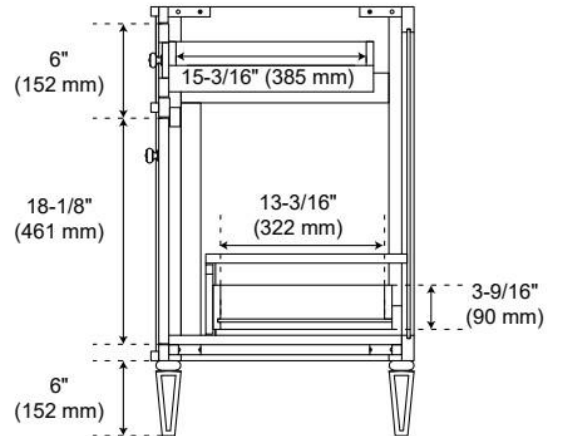

36" ELMDALE DARK OLIVE GREEN VANITY WITH UNDERMOUNT SINK - OUTLET

SKU: 955281-36-um

Code: SH563236, SH563237, SH563238

REVISED 3/23/2026