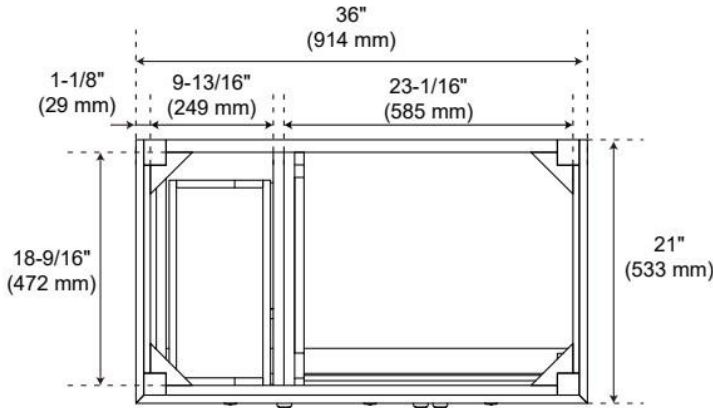

36" ELMDALE DARK OLIVE GREEN VANITY WITH UNDERMOUNT SINK - OUTLET

SKU: 955281-36-um

Code: SH563236, SH563237, SH563238

REVISED 3/23/2026