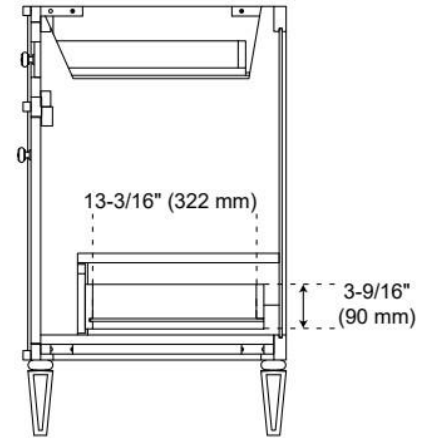

36" ELMDALE DARK OLIVE GREEN VANITY WITH UNDERMOUNT SINK - OUTLET

SKU: 955281-36-um

Code: SH563236, SH563237, SH563238

REVISED 3/23/2026