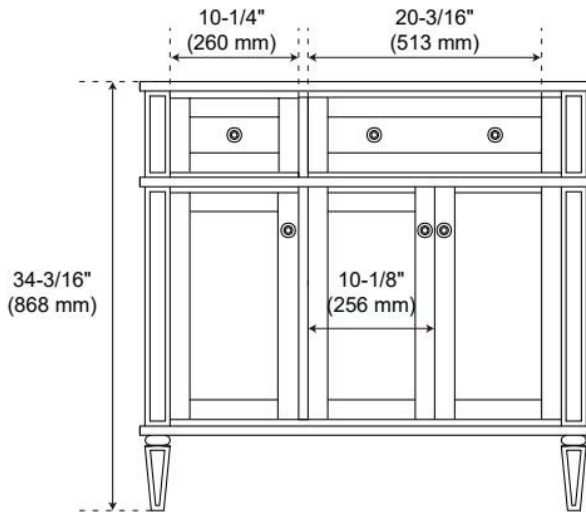

36" ELMDALE DARK OLIVE GREEN VANITY WITH UNDERMOUNT SINK - OUTLET

SKU: 955281-36-um

Code: SH563236, SH563237, SH563238

REVISED 3/23/2026