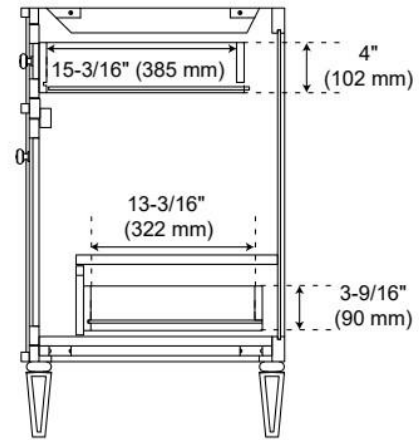

48" ELMDALE DARK OLIVE GREEN VANITY WITH RECT. UNDERMOUNT SINK - OUTLET

SKU: 955281-48-rumb

Code: SH563245, SH563246, SH563247, SH563248, SH563249, SH563250, SH563251, SH563252, SH563253

REVISED 3/23/2026