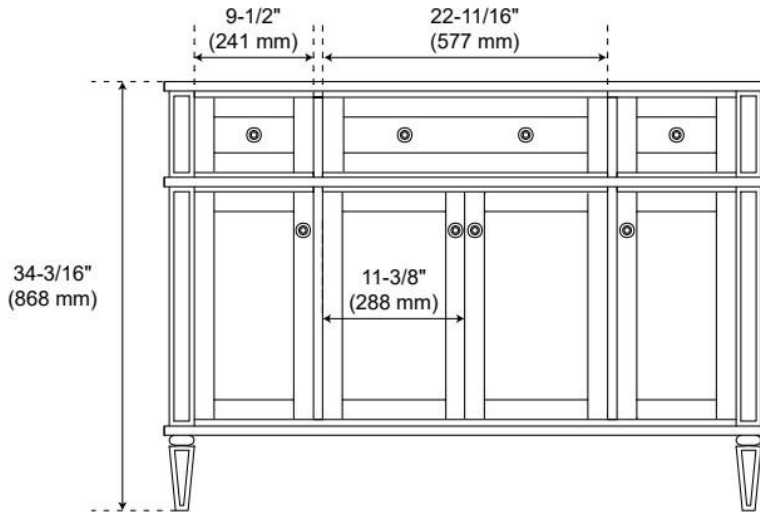

48" ELMDALE DARK OLIVE GREEN VANITY WITH RECT. UNDERMOUNT SINK - OUTLET

SKU: 955281-48-rumb

Code: SH563245, SH563246, SH563247, SH563248, SH563249, SH563250, SH563251, SH563252, SH563253

REVISED 3/23/2026