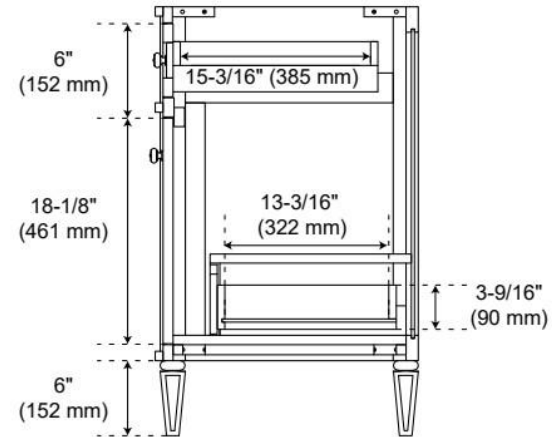

48" ELMDALE DARK OLIVE GREEN VANITY WITH RECT. UNDERMOUNT SINK - OUTLET

SKU: 955281-48-rumb

Code: SH563245, SH563246, SH563247, SH563248, SH563249, SH563250, SH563251, SH563252, SH563253

REVISED 3/23/2026