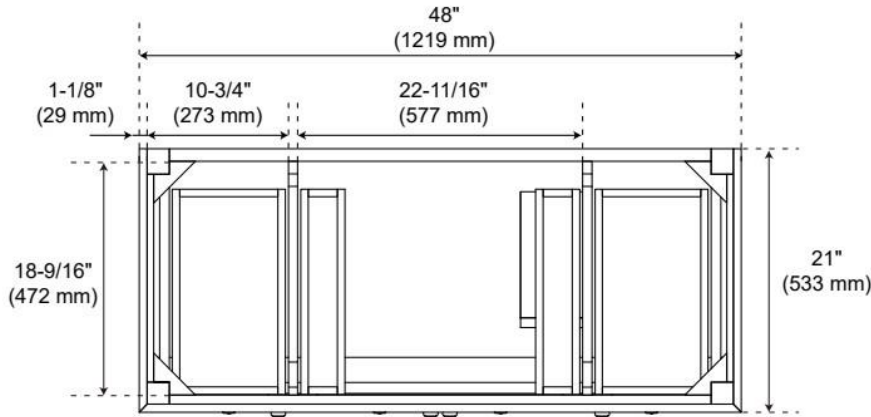

48" ELMDALE DARK OLIVE GREEN VANITY WITH RECT. UNDERMOUNT SINK - OUTLET

SKU: 955281-48-rumb

Code: SH563245, SH563246, SH563247, SH563248, SH563249, SH563250, SH563251, SH563252, SH563253

REVISED 3/23/2026