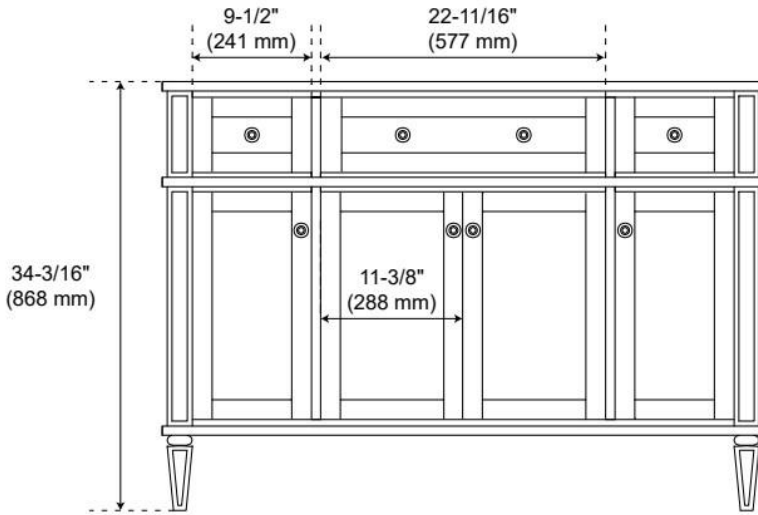

48" ELMDALE DARK OLIVE GREEN VANITY WITH UNDERMOUNT SINK - OUTLET

SKU: 955281-48-um

Code: SH563242, SH563243, SH563244

REVISED 3/23/2026