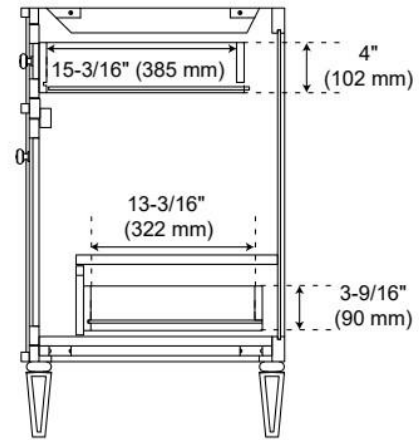

48" ELMDALE DARK OLIVE GREEN VANITY WITH UNDERMOUNT SINK - OUTLET

SKU: 955281-48-um

Code: SH563242, SH563243, SH563244

REVISED 3/23/2026