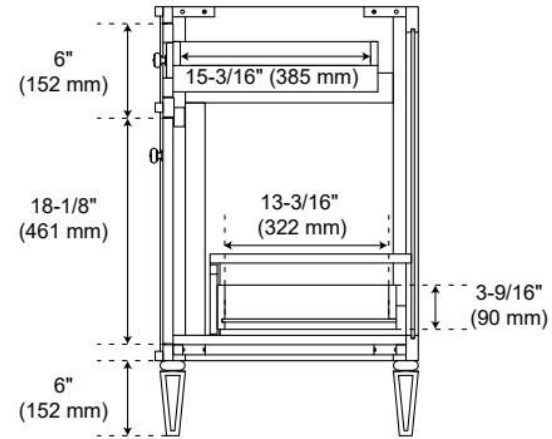

48" ELMDALE DARK OLIVE GREEN VANITY WITH UNDERMOUNT SINK - OUTLET

SKU: 955281-48-um

Code: SH563242, SH563243, SH563244

REVISED 3/23/2026