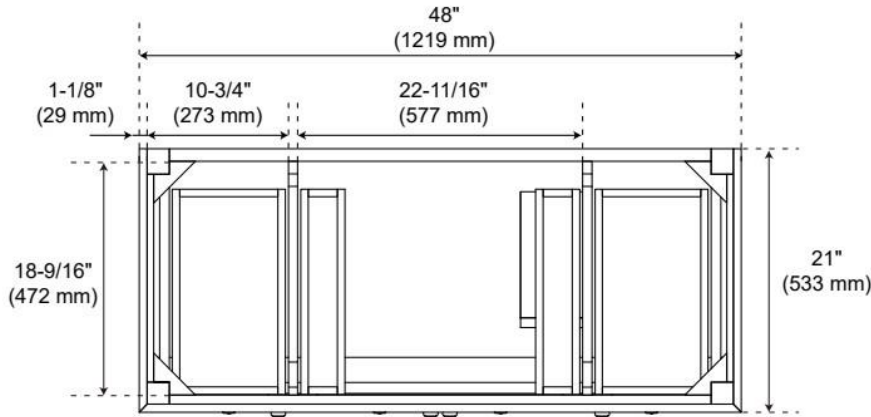

48" ELMDALE DARK OLIVE GREEN VANITY WITH UNDERMOUNT SINK - OUTLET

SKU: 955281-48-um

Code: SH563242, SH563243, SH563244

REVISED 3/23/2026