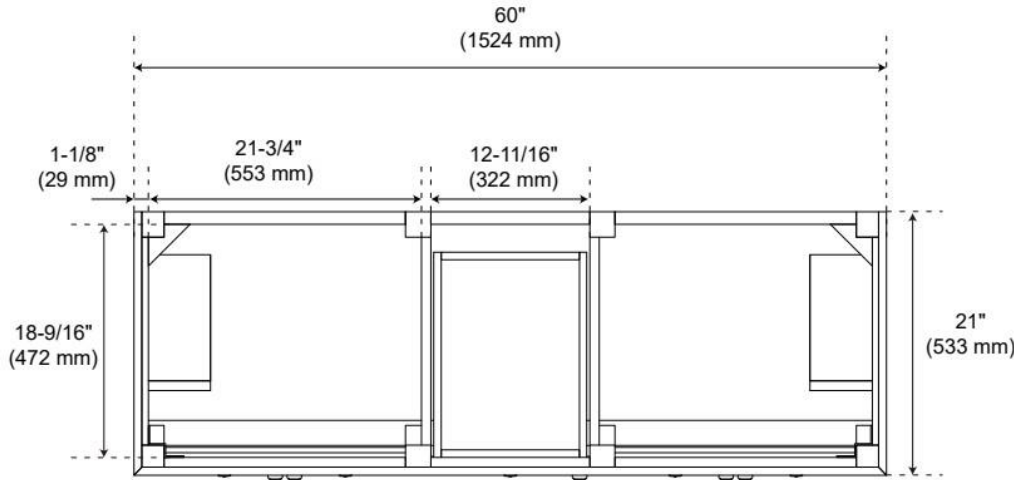

60" ELMDALE DARK OLIVE GREEN VANITY WITH RECT. UNDERMOUNT SINKS - OUTLETS

SKU: 955281-60-rumb

Code: SH563257, SH563258, SH563259, SH563260, SH563261, SH563262, SH563263, SH563264, SH563265

REVISED 3/23/2026