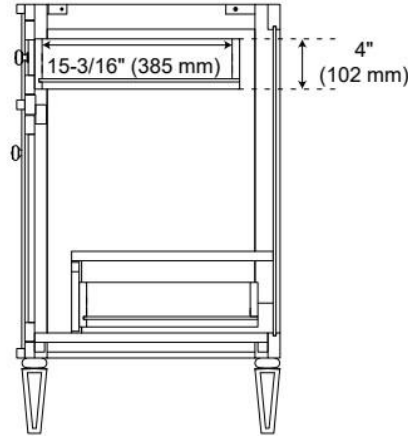

60" ELMDALE DARK OLIVE GREEN VANITY WITH RECT. UNDERMOUNT SINKS - OUTLETS

SKU: 955281-60-rumb

Code: SH563257, SH563258, SH563259, SH563260, SH563261, SH563262, SH563263, SH563264, SH563265

REVISED 3/23/2026