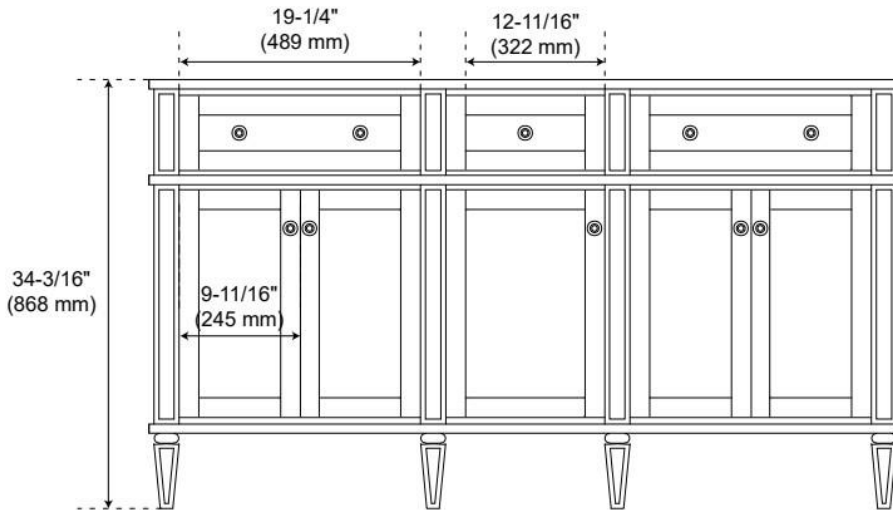

60" ELMDALE DARK OLIVE GREEN VANITY WITH RECT. UNDERMOUNT SINKS - OUTLETS

SKU: 955281-60-rumb

Code: SH563257, SH563258, SH563259, SH563260, SH563261, SH563262, SH563263, SH563264, SH563265

REVISED 3/23/2026