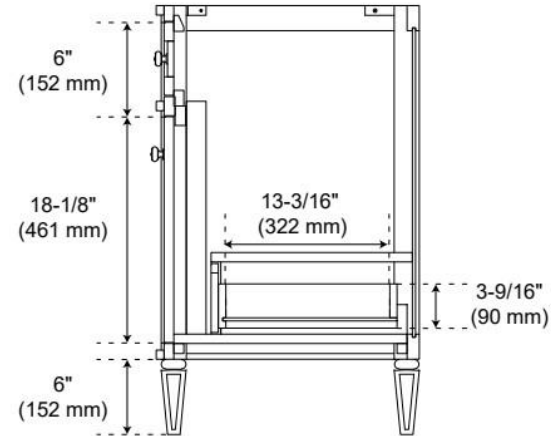

60" ELMDALE DARK OLIVE GREEN VANITY WITH RECT. UNDERMOUNT SINKS - OUTLETS

SKU: 955281-60-rumb

Code: SH563257, SH563258, SH563259, SH563260, SH563261, SH563262, SH563263, SH563264, SH563265

REVISED 3/23/2026