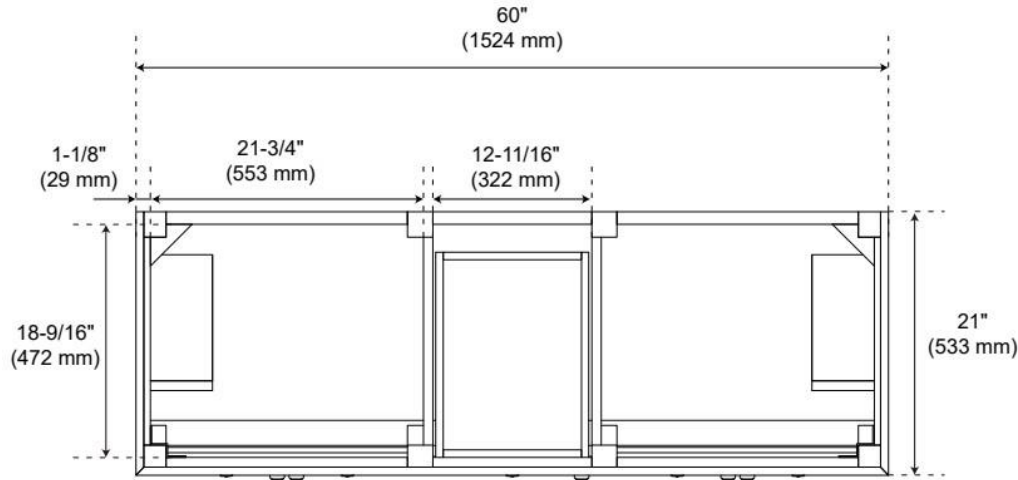

60" ELMDALE DARK OLIVE GREEN VANITY WITH UNDERMOUNT SINKS - OUTLETS

SKU: 955281-60-um

Code: SH563254, SH563255, SH563256

REVISED 3/23/2026