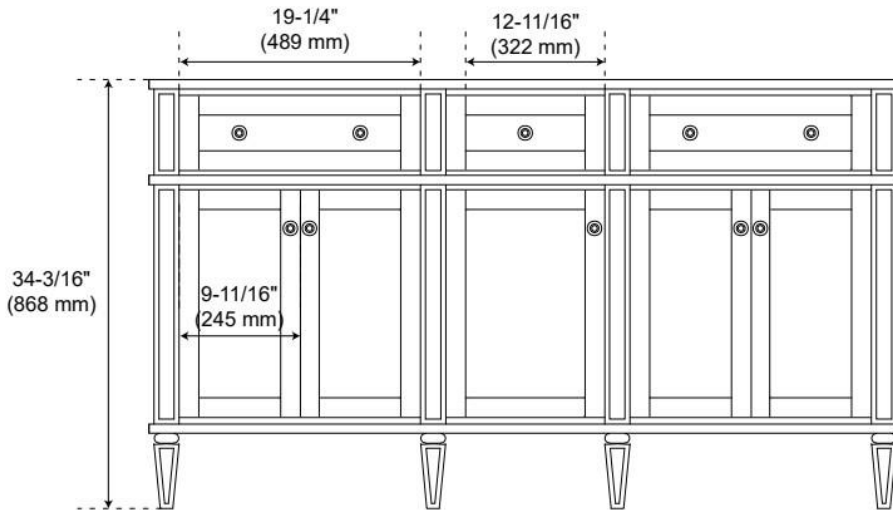

60" ELMDALE DARK OLIVE GREEN VANITY WITH UNDERMOUNT SINKS - OUTLETS

SKU: 955281-60-um

Code: SH563254, SH563255, SH563256

REVISED 3/23/2026