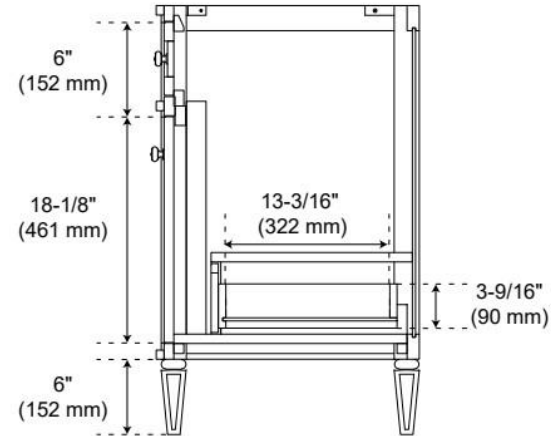

60" ELMDALE DARK OLIVE GREEN VANITY WITH UNDERMOUNT SINKS - OUTLETS

SKU: 955281-60-um

Code: SH563254, SH563255, SH563256

REVISED 3/23/2026