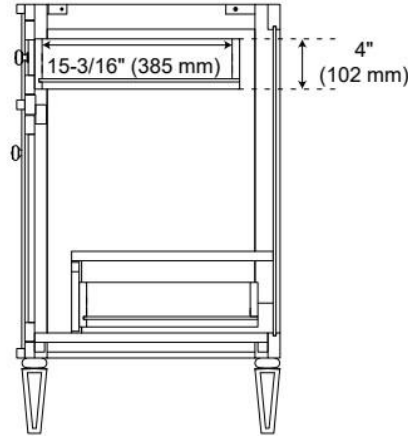

60" ELMDALE DARK OLIVE GREEN VANITY WITH UNDERMOUNT SINKS - OUTLETS

SKU: 955281-60-um

Code: SH563254, SH563255, SH563256

REVISED 3/23/2026