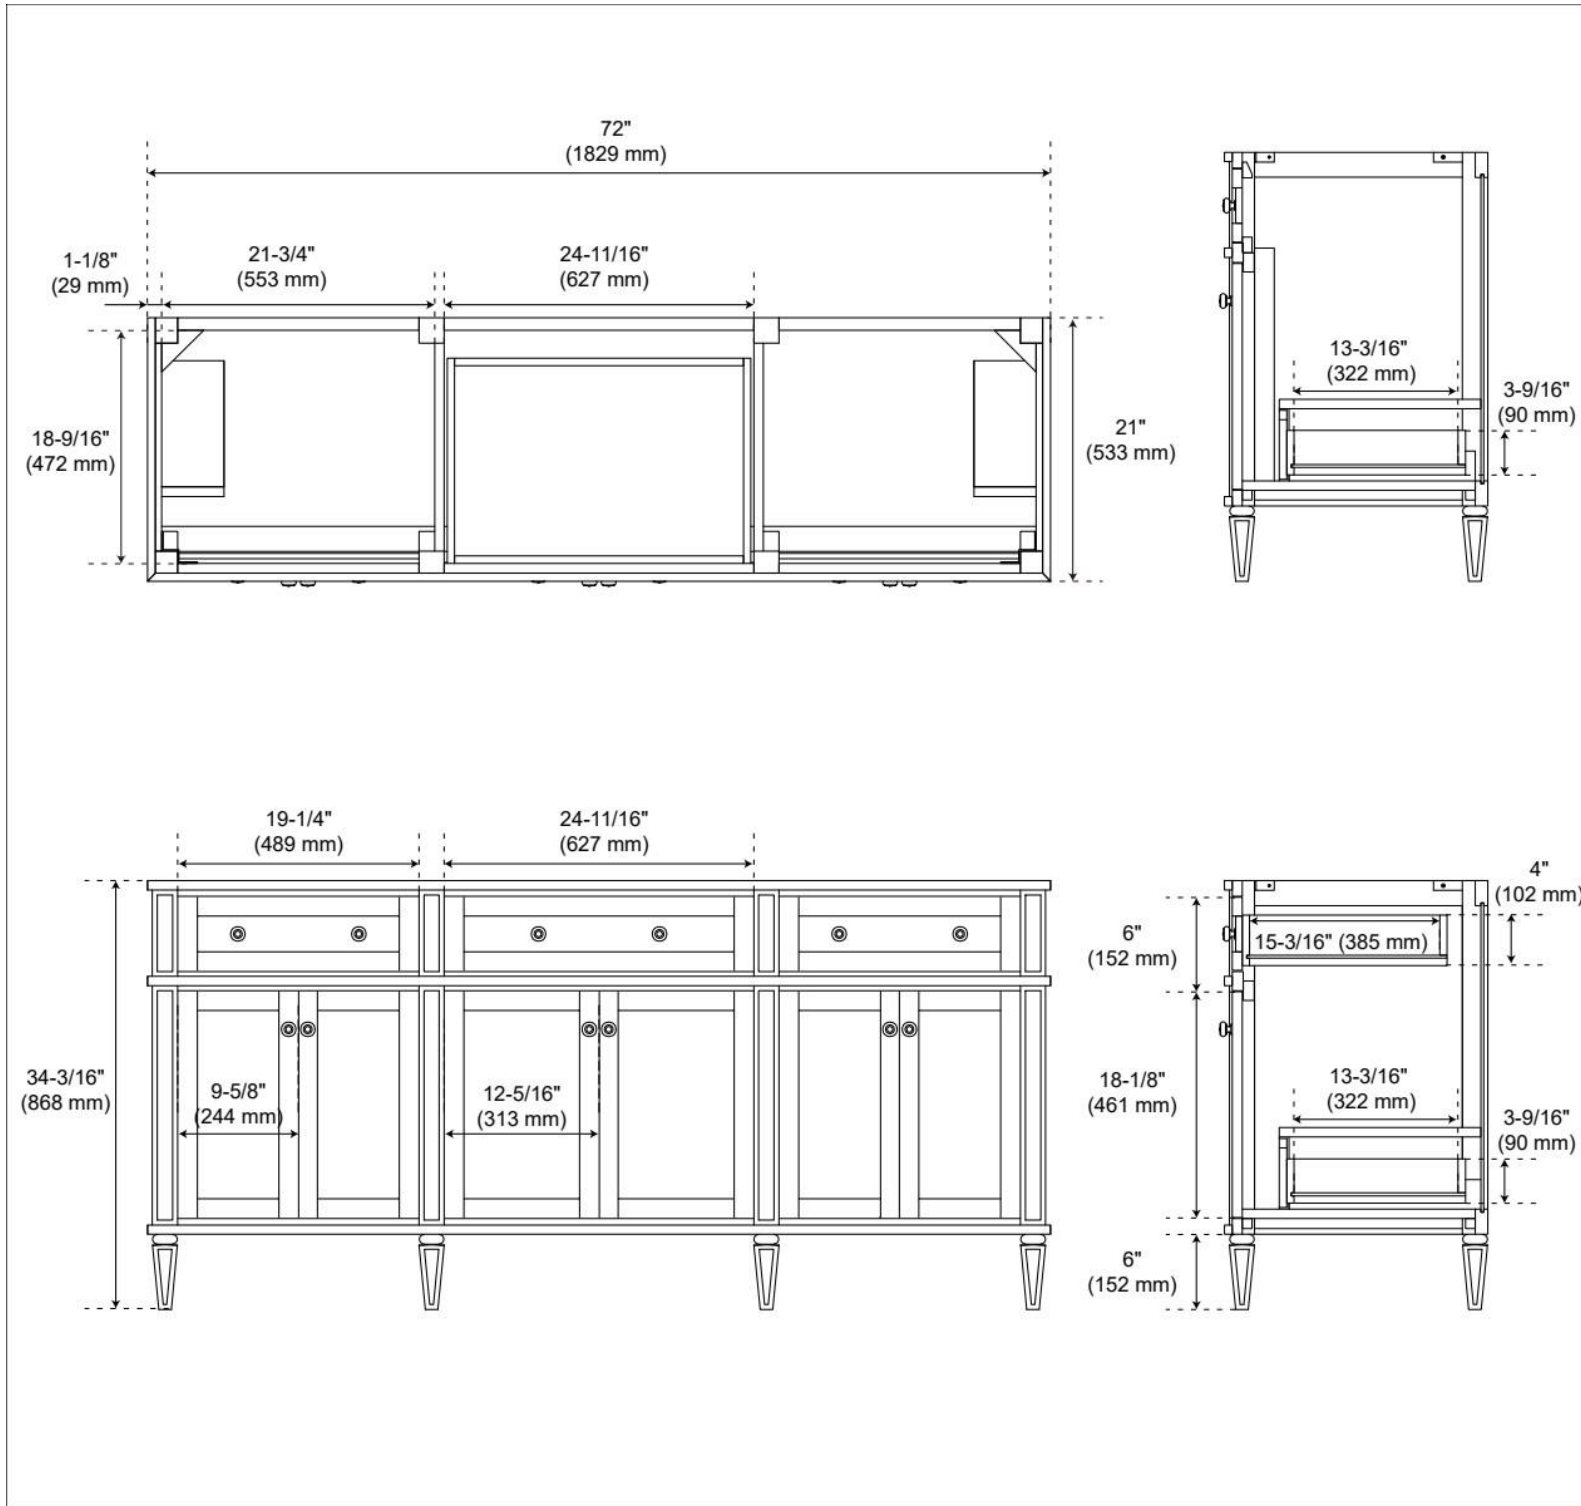

72" ELMDALE DARK OLIVE GREEN VANITY WITH RECT. UNDERMOUNT SINKS - OUTLETS

SKU: 955281-72-rumb

Code: SH563269, SH563270, SH563271, SH563272, SH563273, SH563274, SH563275, SH563276, SH563277

REVISED 3/23/2026