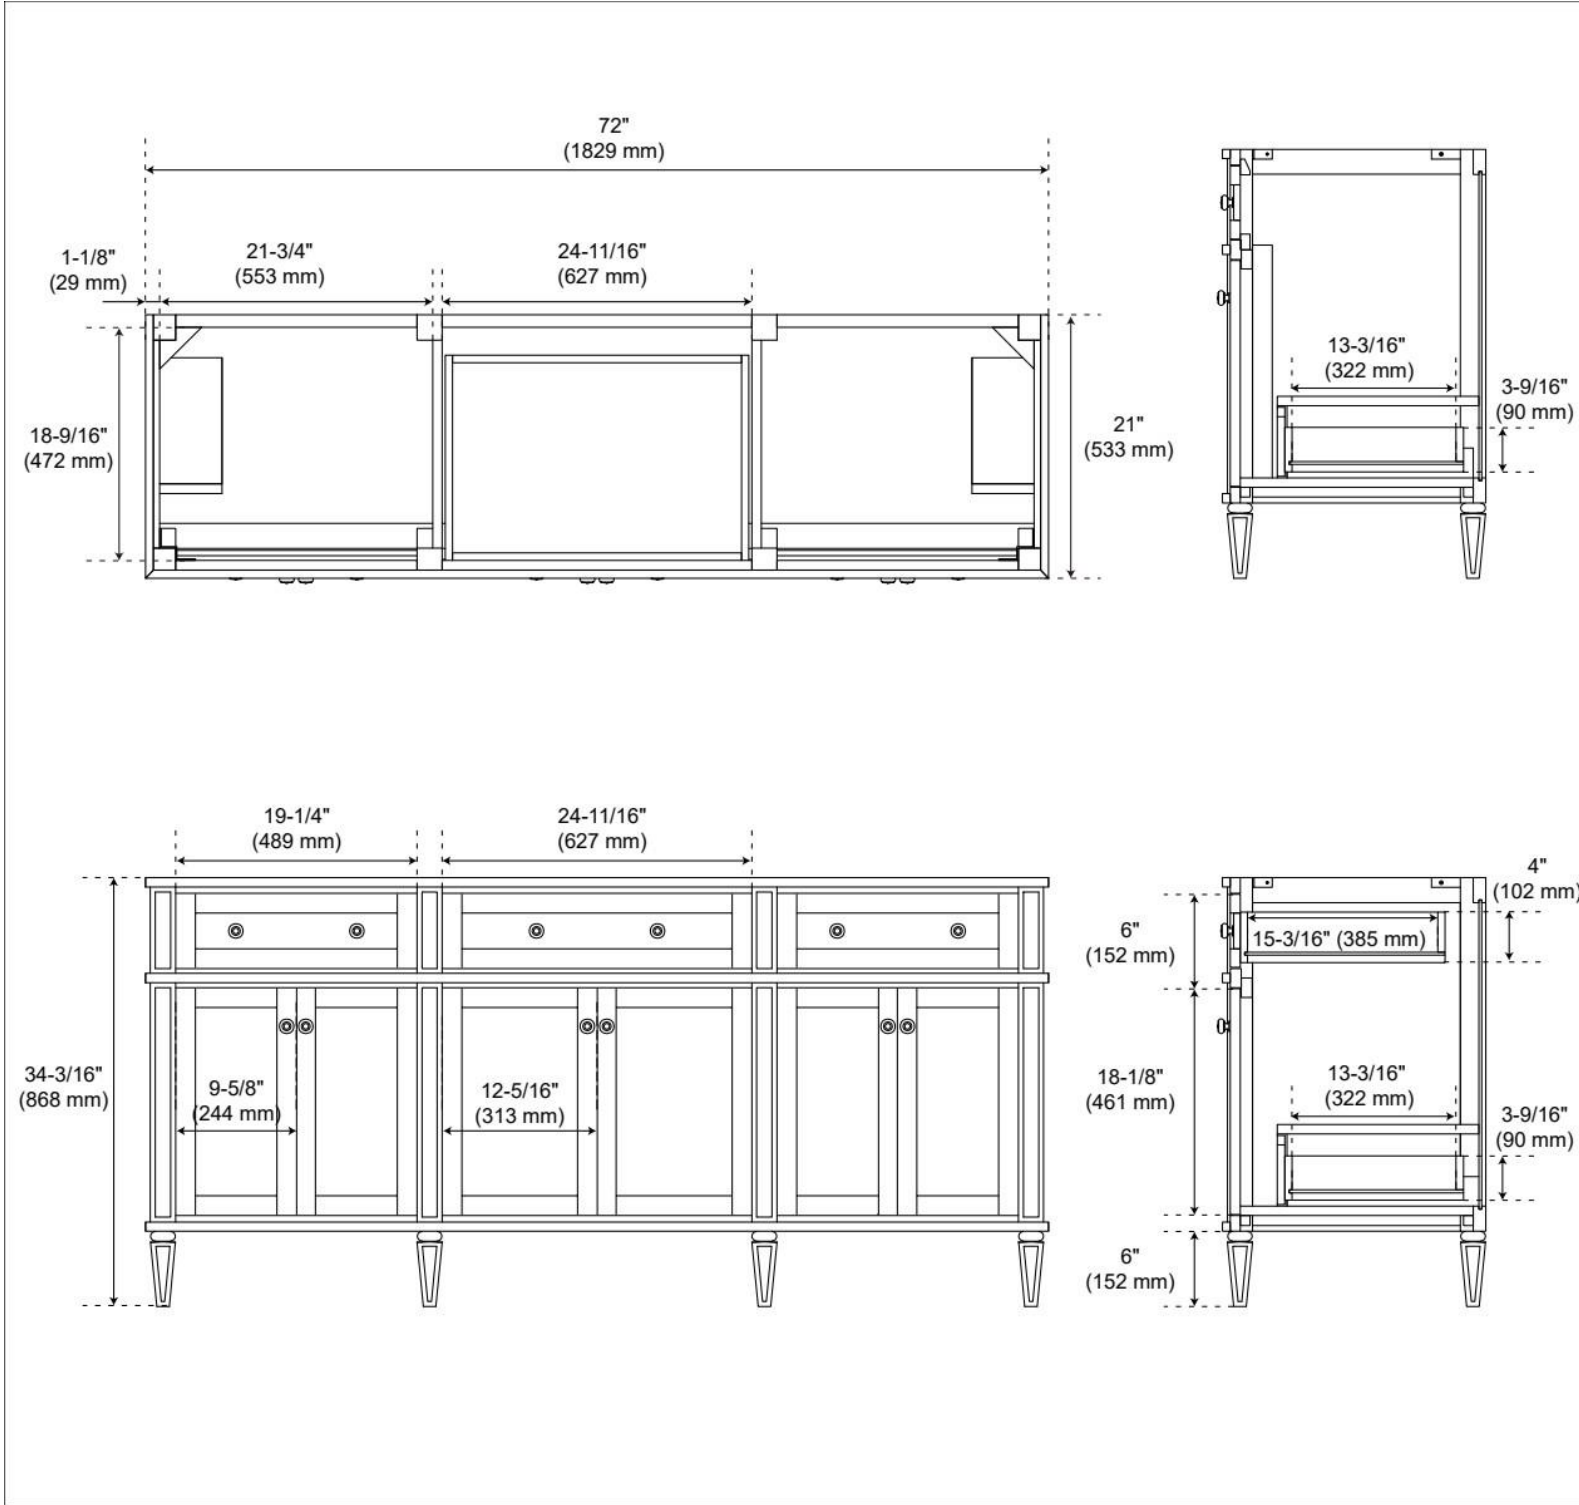

72" ELMDALE DARK OLIVE GREEN VANITY WITH UNDERMOUNT SINKS - OUTLETS

SKU: 955281-72-um

Code: SH563266, SH563267, SH563268

REVISED 3/23/2026