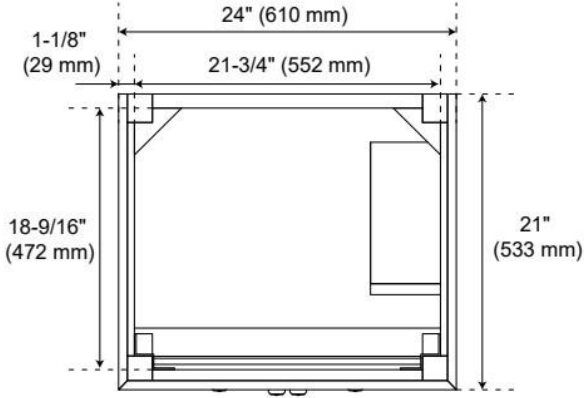

24" ELMDALE ANTIQUE BROWN VANITY WITH RECT. UNDERMOUNT SINK - OUTLET

SKU: 955282-24-rumb

Code: SH563281, SH563282, SH563283, SH563284, SH563285, SH563286, SH563287, SH563288, SH563289

FEATURES

Material: Wood
Product Finish: Antique Brown
Number of Doors: 2
Number of Drawers: 1
Soft-Close Hinges: Yes
Soft-Close Slides: Yes
Full Extension Drawer Slides: Yes
Dovetail Drawers: Yes
Adjustable Shelves: No
Electrical Outlet: Yes
Hardware Finish: Antique Brass
Hardware Material: Brass
Built-In Adjusters: Yes

Massachusetts Accepted, CAN/CSA-C22.2 No. 308, LISTED ID: BY213-D01, 506894

ADDITIONAL FEATURES

- Solid wood cabinet.
- Engineered wood panels.
- A built-in power box features two outlets and two USB ports.
- Includes a matching backsplash and white porcelain sink.
- Polished Carrara Marble is sourced from Italy.
- Each stone top is carved from a single piece of stone and will feature natural variations.
- See Installation Instructions for directions to attach the vanity top and sink.
- All dimensions are ($\pm 1/2$ ").

REVISED 3/23/2026

24" ELMDALE ANTIQUE BROWN VANITY WITH RECT. UNDERMOUNT SINK - OUTLET

SKU: 955282-24-rumb

Code: SH563281, SH563282, SH563283, SH563284, SH563285, SH563286, SH563287, SH563288, SH563289

REVISED 3/23/2026