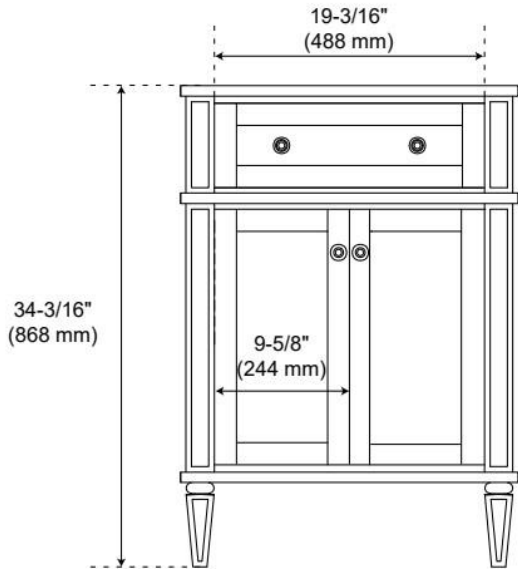

24" ELMDALE ANTIQUE BROWN VANITY WITH RECT. UNDERMOUNT SINK - OUTLET

SKU: 955282-24-rumb

Code: SH563281, SH563282, SH563283, SH563284, SH563285, SH563286, SH563287, SH563288, SH563289

FEATURES

Material: Wood
Product Finish: Antique Brown
Number of Doors: 2
Number of Drawers: 1
Soft-Close Hinges: Yes
Soft-Close Slides: Yes
Full Extension Drawer Slides: Yes
Dovetail Drawers: Yes
Adjustable Shelves: No
Electrical Outlet: Yes
Hardware Finish: Antique Brass
Hardware Material: Brass
Built-In Adjusters: Yes

Massachusetts Accepted, CAN/CSA-C22.2 No. 308, LISTED ID: BY213-D01, 506894

ADDITIONAL FEATURES

- Solid wood cabinet.
- Engineered wood panels.
- A built-in power box features two outlets and two USB ports.
- Includes a matching backsplash and white porcelain sink.
- Polished Carrara Marble is sourced from Italy.
- Each stone top is carved from a single piece of stone and will feature natural variations.
- See Installation Instructions for directions to attach the vanity top and sink.
- All dimensions are ($\pm 1/2$ ").

REVISED 3/23/2026

24" ELMDALE ANTIQUE BROWN VANITY WITH RECT. UNDERMOUNT SINK - OUTLET

SKU: 955282-24-rumb

Code: SH563281, SH563282, SH563283, SH563284, SH563285, SH563286, SH563287, SH563288, SH563289

REVISED 3/23/2026