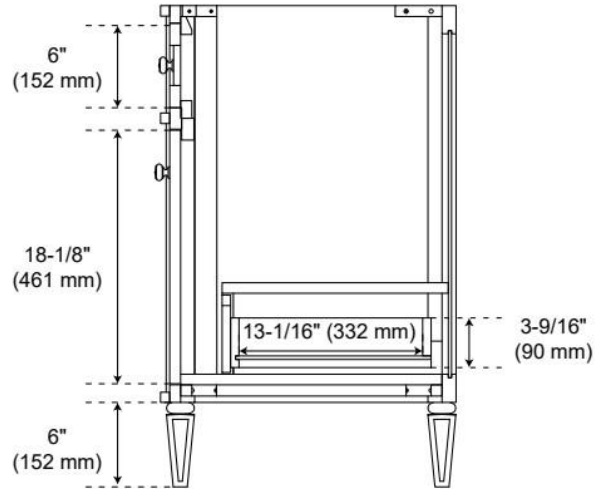

24" ELMDALE ANTIQUE BROWN VANITY WITH RECT. UNDERMOUNT SINK - OUTLET

SKU: 955282-24-rumb

Code: SH563281, SH563282, SH563283, SH563284, SH563285, SH563286, SH563287, SH563288, SH563289

FEATURES

Material: Wood
Product Finish: Antique Brown
Number of Doors: 2
Number of Drawers: 1
Soft-Close Hinges: Yes
Soft-Close Slides: Yes
Full Extension Drawer Slides: Yes
Dovetail Drawers: Yes
Adjustable Shelves: No
Electrical Outlet: Yes
Hardware Finish: Antique Brass
Hardware Material: Brass
Built-In Adjusters: Yes

Massachusetts Accepted, CAN/CSA-C22.2 No. 308, LISTED ID: BY213-D01, 506894

ADDITIONAL FEATURES

- Solid wood cabinet.
- Engineered wood panels.
- A built-in power box features two outlets and two USB ports.
- Includes a matching backsplash and white porcelain sink.
- Polished Carrara Marble is sourced from Italy.
- Each stone top is carved from a single piece of stone and will feature natural variations.
- See Installation Instructions for directions to attach the vanity top and sink.
- All dimensions are ($\pm 1/2$ ").

REVISED 3/23/2026

24" ELMDALE ANTIQUE BROWN VANITY WITH RECT. UNDERMOUNT SINK - OUTLET

SKU: 955282-24-rumb

Code: SH563281, SH563282, SH563283, SH563284, SH563285, SH563286, SH563287, SH563288, SH563289

REVISED 3/23/2026