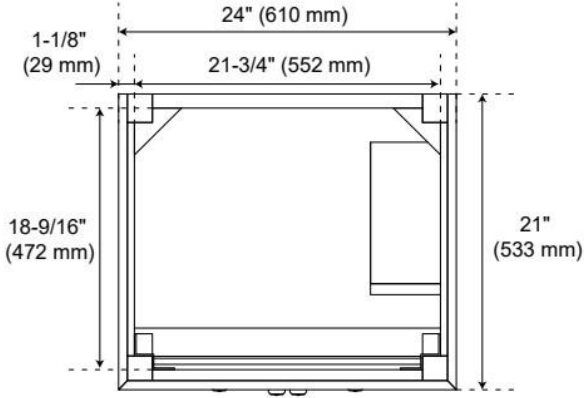

24" ELMDALE ANTIQUE BROWN VANITY WITH UNDERMOUNT SINK - OUTLET

SKU: 955282-24-um

Code: SH563278, SH563279, SH563280

REVISED 3/23/2026