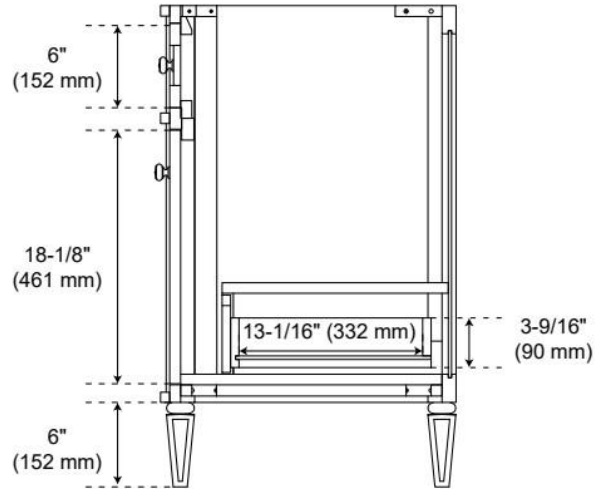

24" ELMDALE ANTIQUE BROWN VANITY WITH UNDERMOUNT SINK - OUTLET

SKU: 955282-24-um

Code: SH563278, SH563279, SH563280

FEATURES

Material: Wood
Product Finish: Antique Brown
Number of Doors: 2
Number of Drawers: 1
Soft-Close Hinges: Yes
Soft-Close Slides: Yes
Full Extension Drawer Slides: Yes
Dovetail Drawers: Yes
Adjustable Shelves: No
Electrical Outlet: Yes
Hardware Finish: Antique Brass
Hardware Material: Brass
Built-In Adjusters: Yes

Massachusetts Accepted, CAN/CSA-C22.2 No. 308, LISTED ID: 506895, BY213-D01

ADDITIONAL FEATURES

- Solid wood cabinet.
- Engineered wood panels.
- A built-in power box features two outlets and two USB ports.
- Includes a matching backsplash and white porcelain sink.
- Polished Carrara Marble is sourced from Italy.
- Each stone top is carved from a single piece of stone and will feature natural variations.
- See Installation Instructions for directions to attach the vanity top and sink.
- All dimensions are ($\pm 1/2"$).

REVISED 3/23/2026

24" ELMDALE ANTIQUE BROWN VANITY WITH UNDERMOUNT SINK - OUTLET

SKU: 955282-24-um

Code: SH563278, SH563279, SH563280

REVISED 3/23/2026