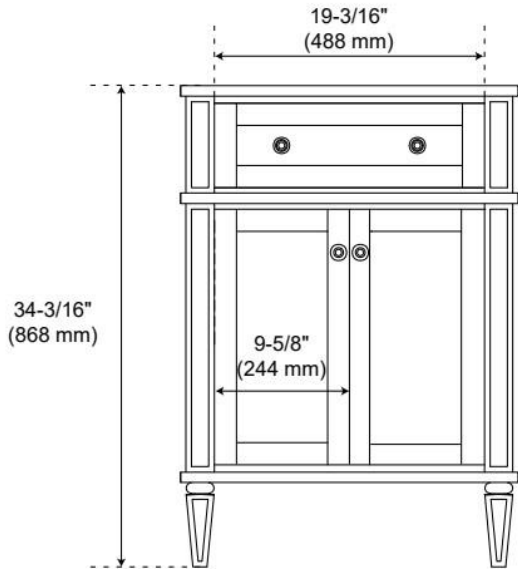

24" ELMDALE ANTIQUE BROWN VANITY WITH UNDERMOUNT SINK - OUTLET

SKU: 955282-24-um

Code: SH563278, SH563279, SH563280

REVISED 3/23/2026