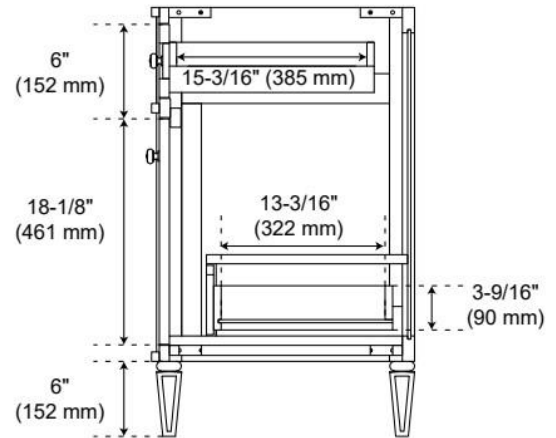

30" ELMDALE ANTIQUE BROWN VANITY WITH RECT. UNDERMOUNT SINK - OUTLET

SKU: 955282-30-rumb

Code: SH563293, SH563294, SH563295, SH563296, SH563297, SH563298, SH563299, SH563300, SH563301

FEATURES

Material: Wood
Product Finish: Antique Brown
Number of Doors: 2
Number of Drawers: 2
Soft-Close Hinges: Yes
Soft-Close Slides: Yes
Full Extension Drawer Slides: Yes
Dovetail Drawers: Yes
Adjustable Shelves: No
Electrical Outlet: Yes
Hardware Finish: Antique Brass
Hardware Material: Brass
Built-In Adjusters: Yes

Massachusetts Accepted, UL-962A, CAN/CSA-C22.2 No. 308, LISTED ID: 506897, BY213-D01

ADDITIONAL FEATURES

- Solid wood cabinet.
- Engineered wood panels.
- A built-in power box features two outlets and two USB ports.
- Includes a matching backsplash and white porcelain sink.
- Polished Carrara Marble is sourced from Italy.
- Each stone top is carved from a single piece of stone and will feature natural variations.
- See Installation Instructions for directions to attach the vanity top and sink.
- All dimensions are ($\pm 1/2$ ").

REVISED 3/23/2026

30" ELMDALE ANTIQUE BROWN VANITY WITH RECT. UNDERMOUNT SINK - OUTLET

SKU: 955282-30-rumb

Code: SH563293, SH563294, SH563295, SH563296, SH563297, SH563298, SH563299, SH563300, SH563301

REVISED 3/23/2026