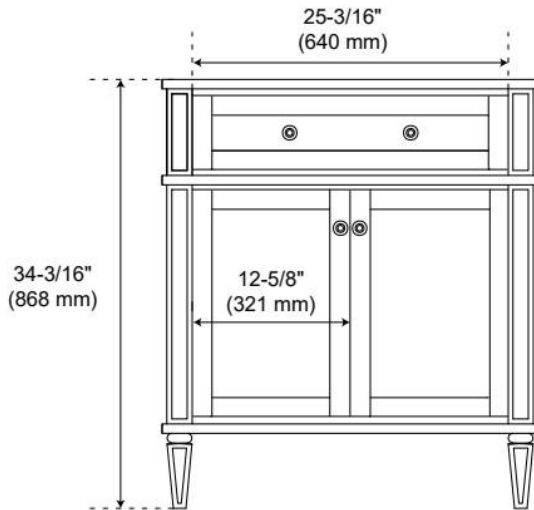

30" ELMDALE ANTIQUE BROWN VANITY WITH RECT. UNDERMOUNT SINK - OUTLET

SKU: 955282-30-rumb

Code: SH563293, SH563294, SH563295, SH563296, SH563297, SH563298, SH563299, SH563300, SH563301

FEATURES

Material: Wood
Product Finish: Antique Brown
Number of Doors: 2
Number of Drawers: 2
Soft-Close Hinges: Yes
Soft-Close Slides: Yes
Full Extension Drawer Slides: Yes
Dovetail Drawers: Yes
Adjustable Shelves: No
Electrical Outlet: Yes
Hardware Finish: Antique Brass
Hardware Material: Brass
Built-In Adjusters: Yes

Massachusetts Accepted, UL-962A, CAN/CSA-C22.2 No. 308, LISTED ID: 506897, BY213-D01

ADDITIONAL FEATURES

- Solid wood cabinet.
- Engineered wood panels.
- A built-in power box features two outlets and two USB ports.
- Includes a matching backsplash and white porcelain sink.
- Polished Carrara Marble is sourced from Italy.
- Each stone top is carved from a single piece of stone and will feature natural variations.
- See Installation Instructions for directions to attach the vanity top and sink.
- All dimensions are ($\pm 1/2$ ").

REVISED 3/23/2026

30" ELMDALE ANTIQUE BROWN VANITY WITH RECT. UNDERMOUNT SINK - OUTLET

SKU: 955282-30-rumb

Code: SH563293, SH563294, SH563295, SH563296, SH563297, SH563298, SH563299, SH563300, SH563301

REVISED 3/23/2026