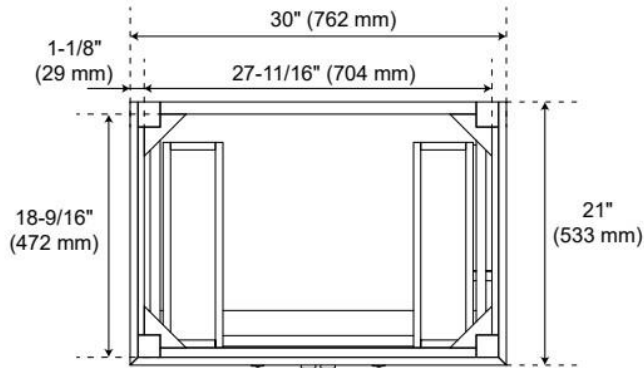

30" ELMDALE ANTIQUE BROWN VANITY WITH UNDERMOUNT SINK - OUTLET

SKU: 955282-30-um

Code: SH563290, SH563291, SH563292

REVISED 3/23/2026