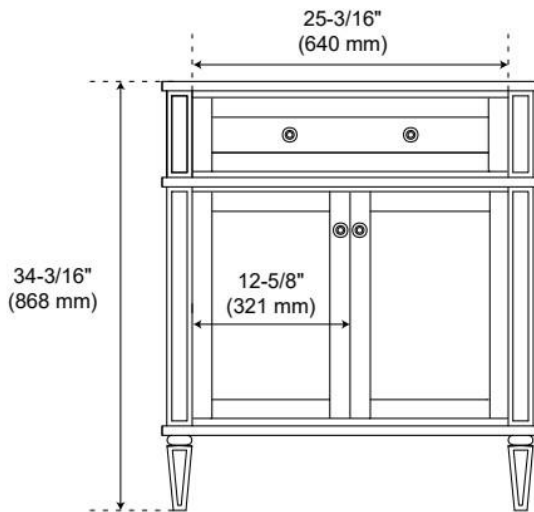

30" ELMDALE ANTIQUE BROWN VANITY WITH UNDERMOUNT SINK - OUTLET

SKU: 955282-30-um

Code: SH563290, SH563291, SH563292

REVISED 3/23/2026