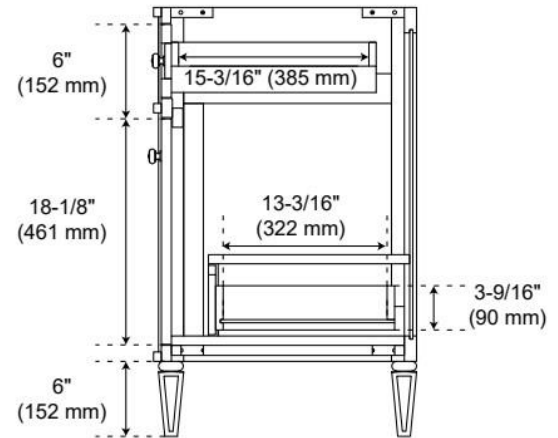

30" ELMDALE ANTIQUE BROWN VANITY WITH UNDERMOUNT SINK - OUTLET

SKU: 955282-30-um

Code: SH563290, SH563291, SH563292

REVISED 3/23/2026