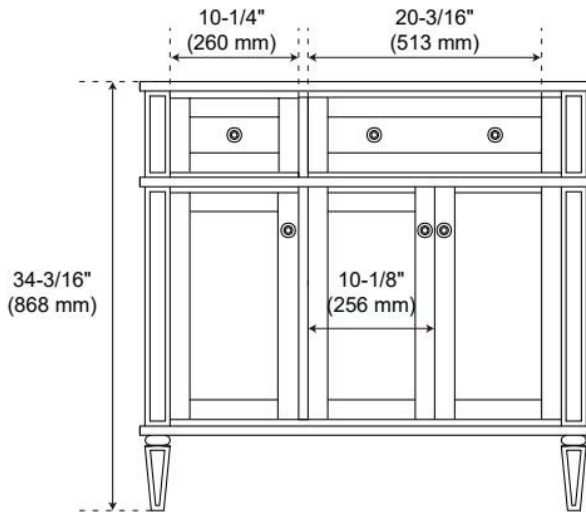

36" ELMDALE ANTIQUE BROWN VANITY WITH RIGHT OFFSET UNDERMOUNT SINK - OUTLET

SKU: 955282-36-rumb

Code: SH563305, SH563306, SH563307

FEATURES

Material: Wood
Product Finish: Antique Brown
Number of Doors: 3
Number of Drawers: 3
Soft-Close Hinges: Yes
Soft-Close Slides: Yes
Full Extension Drawer Slides: Yes
Dovetail Drawers: Yes
Adjustable Shelves: No
Electrical Outlet: Yes
Hardware Finish: Antique Brass
Hardware Material: Brass
Built-In Adjusters: Yes

Massachusetts Accepted, UL-962A, CAN/CSA-C22.2 No. 308, LISTED ID: 506894, N/A, BY213-D01

ADDITIONAL FEATURES

- Solid wood cabinet.
- Engineered wood panels.
- Matching wood knobs and feet.
- A built-in power box features two outlets and two USB ports.
- Includes a matching backsplash and white porcelain sink.
- Polished Carrara Marble is sourced from Italy.
- Each stone top is carved from a single piece of stone and will feature natural variations.
- See Installation Instructions for directions to attach the vanity top and sink.
- All dimensions are ($\pm 1/2"$).

REVISED 3/23/2026

36" ELMDALE ANTIQUE BROWN VANITY WITH RIGHT OFFSET UNDERMOUNT SINK - OUTLET

SKU: 955282-36-rumb

Code: SH563305, SH563306, SH563307

REVISED 3/23/2026