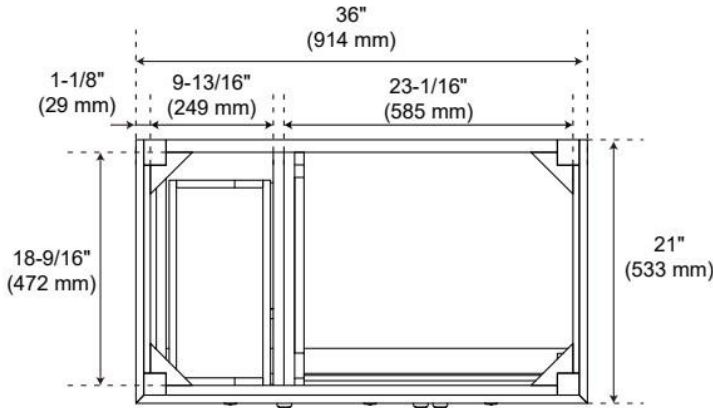

36" ELMDALE ANTIQUE BROWN VANITY WITH RIGHT OFFSET UNDERMOUNT SINK - OUTLET

SKU: 955282-36-rumb

Code: SH563305, SH563306, SH563307

FEATURES

Material: Wood
Product Finish: Antique Brown
Number of Doors: 3
Number of Drawers: 3
Soft-Close Hinges: Yes
Soft-Close Slides: Yes
Full Extension Drawer Slides: Yes
Dovetail Drawers: Yes
Adjustable Shelves: No
Electrical Outlet: Yes
Hardware Finish: Antique Brass
Hardware Material: Brass
Built-In Adjusters: Yes

Massachusetts Accepted, UL-962A, CAN/CSA-C22.2 No. 308, LISTED ID: 506894, N/A, BY213-D01

ADDITIONAL FEATURES

- Solid wood cabinet.
- Engineered wood panels.
- Matching wood knobs and feet.
- A built-in power box features two outlets and two USB ports.
- Includes a matching backsplash and white porcelain sink.
- Polished Carrara Marble is sourced from Italy.
- Each stone top is carved from a single piece of stone and will feature natural variations.
- See Installation Instructions for directions to attach the vanity top and sink.
- All dimensions are ($\pm 1/2"$).

REVISED 3/23/2026

36" ELMDALE ANTIQUE BROWN VANITY WITH RIGHT OFFSET UNDERMOUNT SINK - OUTLET

SKU: 955282-36-rumb

Code: SH563305, SH563306, SH563307

REVISED 3/23/2026