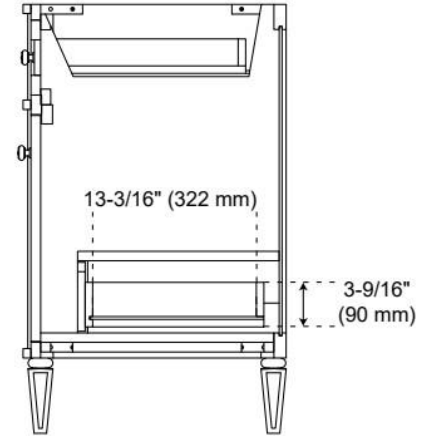

36" ELMDALE ANTIQUE BROWN VANITY WITH RIGHT OFFSET UNDERMOUNT SINK - OUTLET

SKU: 955282-36-rumb

Code: SH563305, SH563306, SH563307

FEATURES

Material: Wood
Product Finish: Antique Brown
Number of Doors: 3
Number of Drawers: 3
Soft-Close Hinges: Yes
Soft-Close Slides: Yes
Full Extension Drawer Slides: Yes
Dovetail Drawers: Yes
Adjustable Shelves: No
Electrical Outlet: Yes
Hardware Finish: Antique Brass
Hardware Material: Brass
Built-In Adjusters: Yes

Massachusetts Accepted, UL-962A, CAN/CSA-C22.2 No. 308, LISTED ID: 506894, N/A, BY213-D01

ADDITIONAL FEATURES

- Solid wood cabinet.
- Engineered wood panels.
- Matching wood knobs and feet.
- A built-in power box features two outlets and two USB ports.
- Includes a matching backsplash and white porcelain sink.
- Polished Carrara Marble is sourced from Italy.
- Each stone top is carved from a single piece of stone and will feature natural variations.
- See Installation Instructions for directions to attach the vanity top and sink.
- All dimensions are ($\pm 1/2"$).

REVISED 3/23/2026

36" ELMDALE ANTIQUE BROWN VANITY WITH RIGHT OFFSET UNDERMOUNT SINK - OUTLET

SKU: 955282-36-rumb

Code: SH563305, SH563306, SH563307

REVISED 3/23/2026