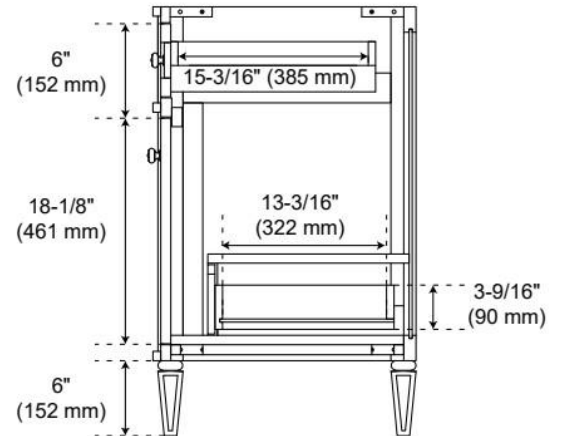

36" ELMDALE ANTIQUE BROWN VANITY WITH RIGHT OFFSET UNDERMOUNT SINK - OUTLET

SKU: 955282-36-rumb

Code: SH563305, SH563306, SH563307

FEATURES

Material: Wood
Product Finish: Antique Brown
Number of Doors: 3
Number of Drawers: 3
Soft-Close Hinges: Yes
Soft-Close Slides: Yes
Full Extension Drawer Slides: Yes
Dovetail Drawers: Yes
Adjustable Shelves: No
Electrical Outlet: Yes
Hardware Finish: Antique Brass
Hardware Material: Brass
Built-In Adjusters: Yes

Massachusetts Accepted, UL-962A, CAN/CSA-C22.2 No. 308, LISTED ID: 506894, N/A, BY213-D01

ADDITIONAL FEATURES

- Solid wood cabinet.
- Engineered wood panels.
- Matching wood knobs and feet.
- A built-in power box features two outlets and two USB ports.
- Includes a matching backsplash and white porcelain sink.
- Polished Carrara Marble is sourced from Italy.
- Each stone top is carved from a single piece of stone and will feature natural variations.
- See Installation Instructions for directions to attach the vanity top and sink.
- All dimensions are ($\pm 1/2"$).

REVISED 3/23/2026

36" ELMDALE ANTIQUE BROWN VANITY WITH RIGHT OFFSET UNDERMOUNT SINK - OUTLET

SKU: 955282-36-rumb

Code: SH563305, SH563306, SH563307

REVISED 3/23/2026