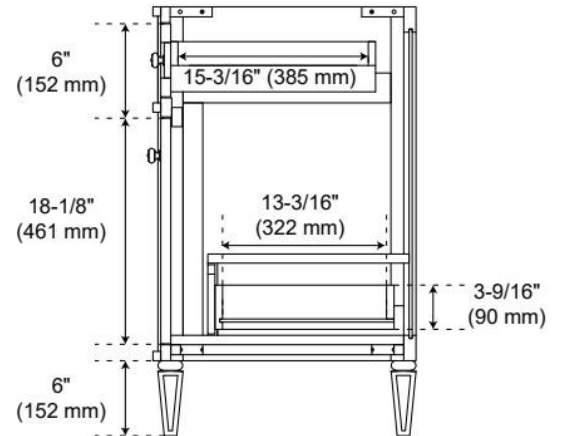

36" ELMDALE ANTIQUE BROWN VANITY WITH UNDERMOUNT SINK - OUTLET

SKU: 955282-36-um

Code: SH563302, SH563303, SH563304

REVISED 3/23/2026