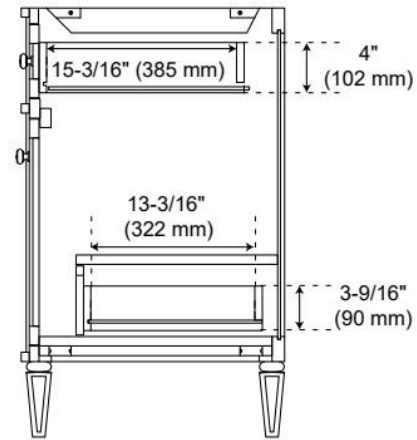

48" ELMDALE ANTIQUE BROWN VANITY WITH RECT. UNDERMOUNT SINK - OUTLET

SKU: 955282-48-rumb

Code: SH563311, SH563312, SH563313, SH563314, SH563315, SH563316, SH563317, SH563318, SH563319

REVISED 3/23/2026