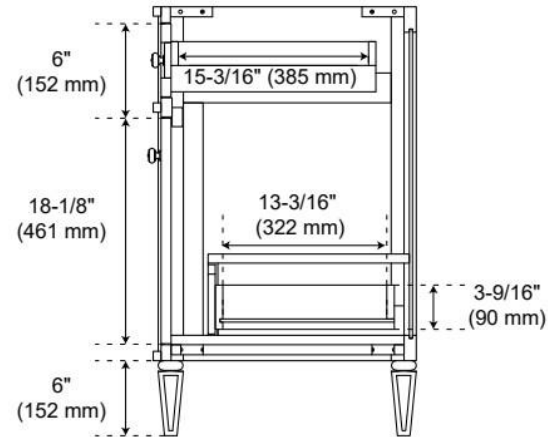

48" ELMDALE ANTIQUE BROWN VANITY WITH RECT. UNDERMOUNT SINK - OUTLET

SKU: 955282-48-rumb

Code: SH563311, SH563312, SH563313, SH563314, SH563315, SH563316, SH563317, SH563318, SH563319

REVISED 3/23/2026