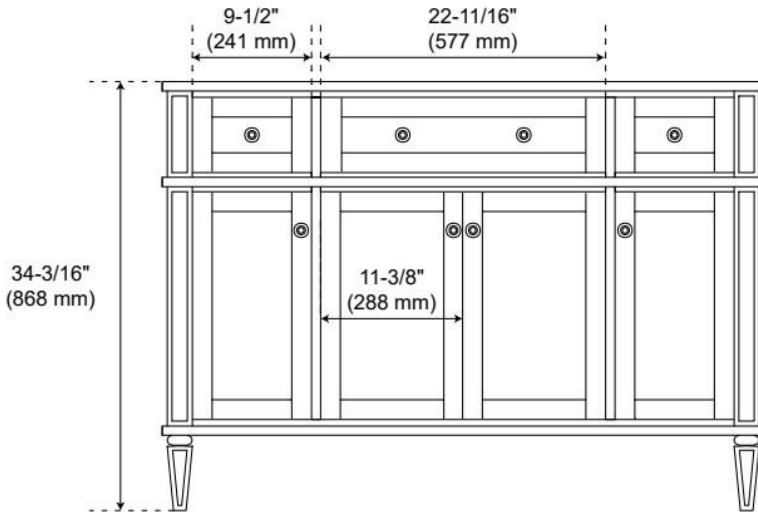

48" ELMDALE ANTIQUE BROWN VANITY WITH UNDERMOUNT SINK - OUTLET

SKU: 955282-48-um

Code: SH563308, SH563309, SH563310

REVISED 3/23/2026