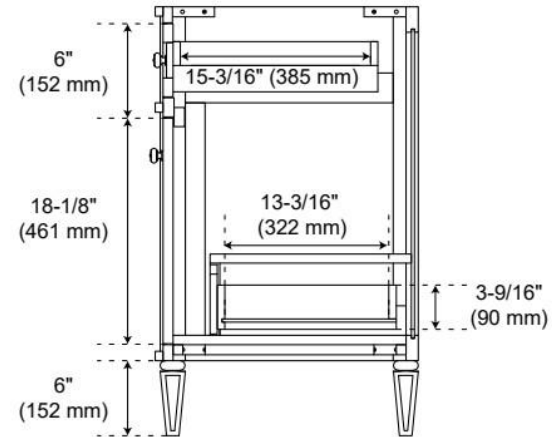

48" ELMDALE ANTIQUE BROWN VANITY WITH UNDERMOUNT SINK - OUTLET

SKU: 955282-48-um

Code: SH563308, SH563309, SH563310

REVISED 3/23/2026