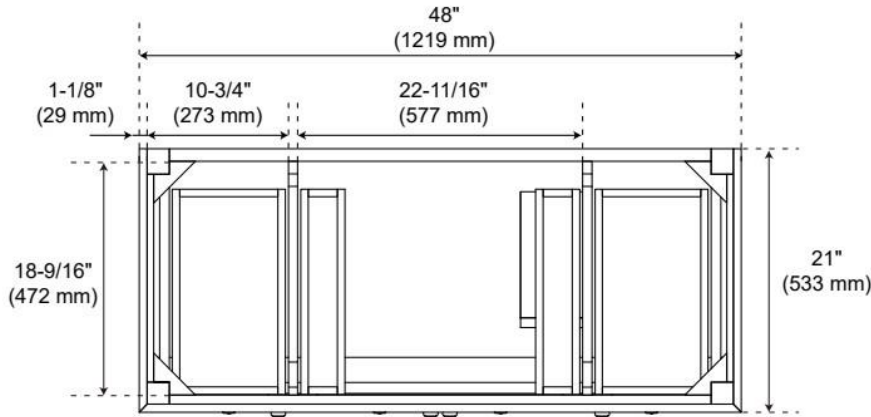

48" ELMDALE ANTIQUE BROWN VANITY WITH UNDERMOUNT SINK - OUTLET

SKU: 955282-48-um

Code: SH563308, SH563309, SH563310

REVISED 3/23/2026