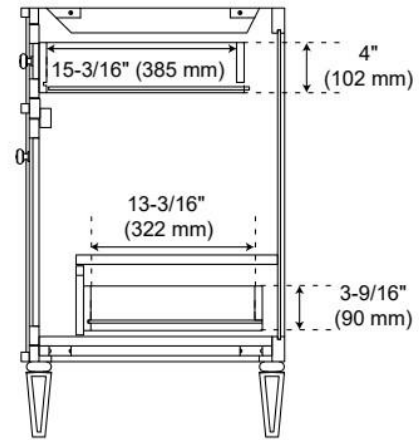

48" ELMDALE ANTIQUE BROWN VANITY WITH UNDERMOUNT SINK - OUTLET

SKU: 955282-48-um

Code: SH563308, SH563309, SH563310

REVISED 3/23/2026