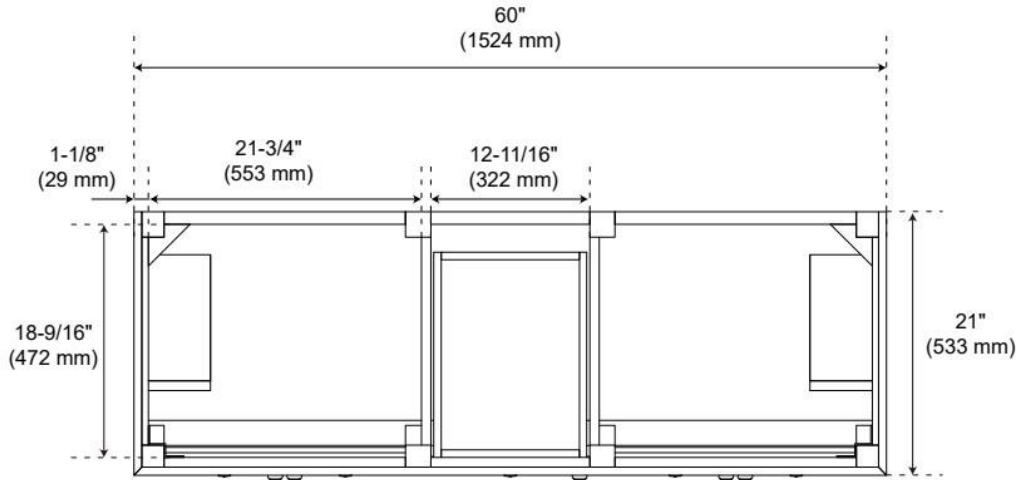

60" ELMDALE ANTIQUE BROWN VANITY WITH RECT. UNDERMOUNT SINKS - OUTLETS

SKU: 955282-60-rumb

Code: SH563323, SH563324, SH563325, SH563326, SH563327, SH563328, SH563329, SH563330, SH563331

FEATURES

Material: Wood
Product Finish: Antique Brown
Number of Doors: 5
Number of Drawers: 4
Soft-Close Hinges: Yes
Soft-Close Slides: Yes
Full Extension Drawer Slides: Yes
Dovetail Drawers: Yes
Adjustable Shelves: No
Electrical Outlet: Yes
Hardware Finish: Antique Brass
Hardware Material: Brass
Built-In Adjusters: Yes

Massachusetts Accepted, UL-962A, CAN/CSA-C22.2 No. 308, LISTED ID: BY213-D01, 506894

ADDITIONAL FEATURES

- Solid wood cabinet.
- Engineered wood panels.
- Two built-in power boxes feature two outlets and two USB ports.
- Includes a matching backsplash and white porcelain sinks.
- Polished Carrara Marble is sourced from Italy.
- Each stone top is carved from a single piece of stone and will feature natural variations.
- See Installation Instructions for directions to attach the vanity top and sink.
- All dimensions are ($\pm 1/2$ ").

REVISED 3/23/2026

60" ELMDALE ANTIQUE BROWN VANITY WITH RECT. UNDERMOUNT SINKS - OUTLETS

SKU: 955282-60-rumb

Code: SH563323, SH563324, SH563325, SH563326, SH563327, SH563328, SH563329, SH563330, SH563331