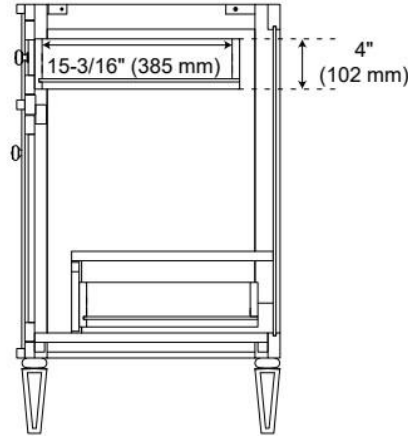

60" ELMDALE ANTIQUE BROWN VANITY WITH RECT. UNDERMOUNT SINKS - OUTLETS

SKU: 955282-60-rumb

Code: SH563323, SH563324, SH563325, SH563326, SH563327, SH563328, SH563329, SH563330, SH563331

REVISED 3/23/2026