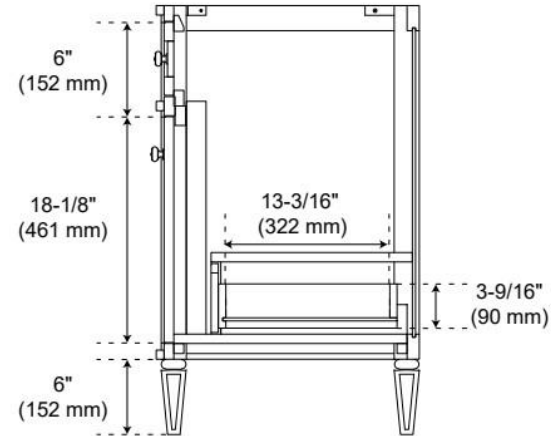

60" ELMDALE ANTIQUE BROWN VANITY WITH RECT. UNDERMOUNT SINKS - OUTLETS

SKU: 955282-60-rumb

Code: SH563323, SH563324, SH563325, SH563326, SH563327, SH563328, SH563329, SH563330, SH563331

FEATURES

Material: Wood
Product Finish: Antique Brown
Number of Doors: 5
Number of Drawers: 4
Soft-Close Hinges: Yes
Soft-Close Slides: Yes
Full Extension Drawer Slides: Yes
Dovetail Drawers: Yes
Adjustable Shelves: No
Electrical Outlet: Yes
Hardware Finish: Antique Brass
Hardware Material: Brass
Built-In Adjusters: Yes

Massachusetts Accepted, UL-962A, CAN/CSA-C22.2 No. 308, LISTED ID: BY213-D01, 506894

ADDITIONAL FEATURES

- Solid wood cabinet.
- Engineered wood panels.
- Two built-in power boxes feature two outlets and two USB ports.
- Includes a matching backsplash and white porcelain sinks.
- Polished Carrara Marble is sourced from Italy.
- Each stone top is carved from a single piece of stone and will feature natural variations.
- See Installation Instructions for directions to attach the vanity top and sink.
- All dimensions are ($\pm 1/2$ ").

REVISED 3/23/2026

60" ELMDALE ANTIQUE BROWN VANITY WITH RECT. UNDERMOUNT SINKS - OUTLETS

SKU: 955282-60-rumb

Code: SH563323, SH563324, SH563325, SH563326, SH563327, SH563328, SH563329, SH563330, SH563331