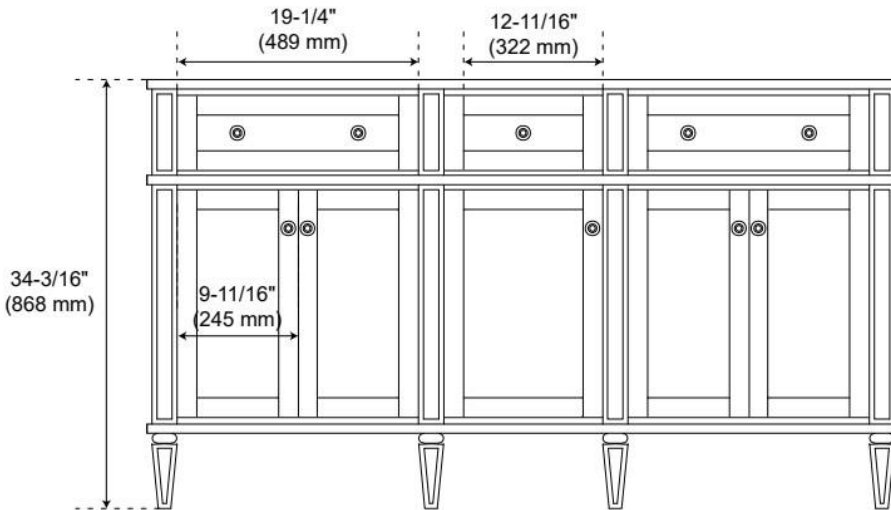

60" ELMDALE ANTIQUE BROWN VANITY WITH RECT. UNDERMOUNT SINKS - OUTLETS

SKU: 955282-60-rumb

Code: SH563323, SH563324, SH563325, SH563326, SH563327, SH563328, SH563329, SH563330, SH563331

FEATURES

Material: Wood
Product Finish: Antique Brown
Number of Doors: 5
Number of Drawers: 4
Soft-Close Hinges: Yes
Soft-Close Slides: Yes
Full Extension Drawer Slides: Yes
Dovetail Drawers: Yes
Adjustable Shelves: No
Electrical Outlet: Yes
Hardware Finish: Antique Brass
Hardware Material: Brass
Built-In Adjusters: Yes

Massachusetts Accepted, UL-962A, CAN/CSA-C22.2 No. 308, LISTED ID: BY213-D01, 506894

ADDITIONAL FEATURES

- Solid wood cabinet.
- Engineered wood panels.
- Two built-in power boxes feature two outlets and two USB ports.
- Includes a matching backsplash and white porcelain sinks.
- Polished Carrara Marble is sourced from Italy.
- Each stone top is carved from a single piece of stone and will feature natural variations.
- See Installation Instructions for directions to attach the vanity top and sink.
- All dimensions are ($\pm 1/2$ ").

REVISED 3/23/2026

60" ELMDALE ANTIQUE BROWN VANITY WITH RECT. UNDERMOUNT SINKS - OUTLETS

SKU: 955282-60-rumb

Code: SH563323, SH563324, SH563325, SH563326, SH563327, SH563328, SH563329, SH563330, SH563331