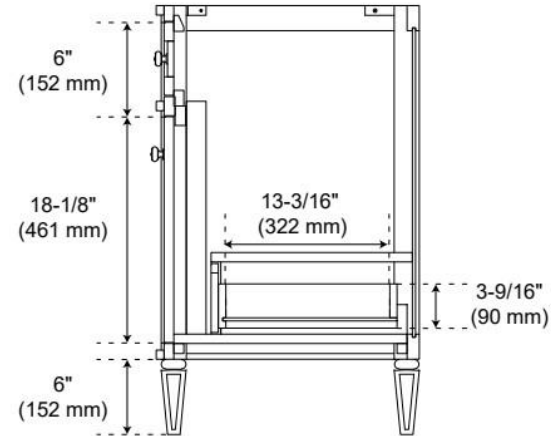

60" ELMDALE ANTIQUE BROWN VANITY WITH UNDERMOUNT SINKS - OUTLETS

SKU: 955282-60-um

Code: SH563320, SH563321, SH563322

REVISED 3/23/2026