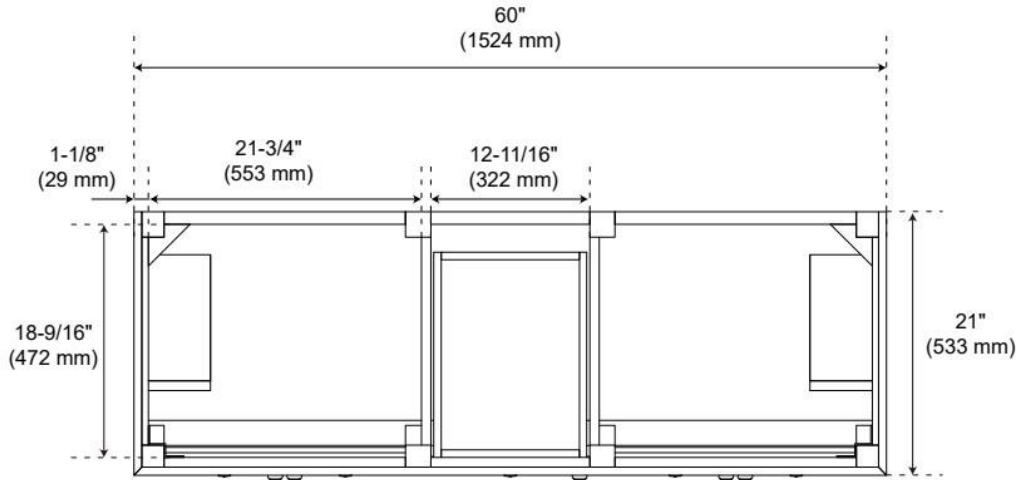

60" ELMDALE ANTIQUE BROWN VANITY WITH UNDERMOUNT SINKS - OUTLETS

SKU: 955282-60-um

Code: SH563320, SH563321, SH563322

REVISED 3/23/2026