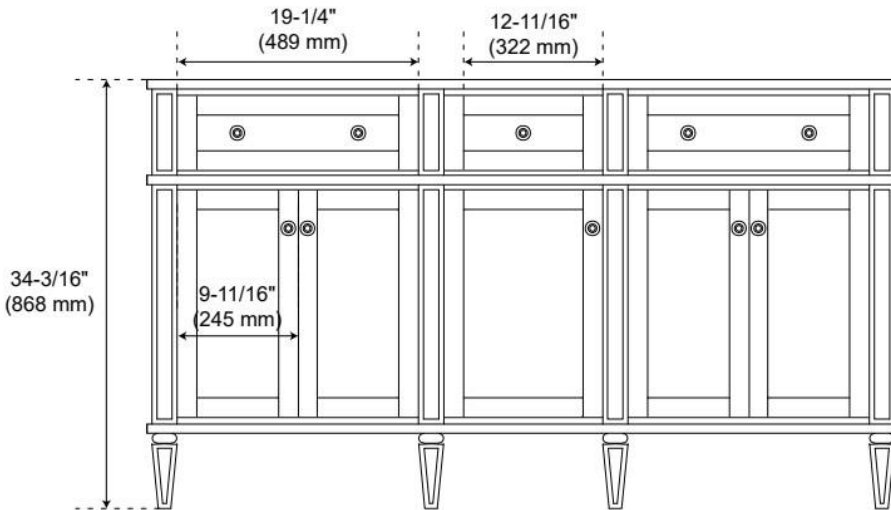

60" ELMDALE ANTIQUE BROWN VANITY WITH UNDERMOUNT SINKS - OUTLETS

SKU: 955282-60-um

Code: SH563320, SH563321, SH563322

REVISED 3/23/2026