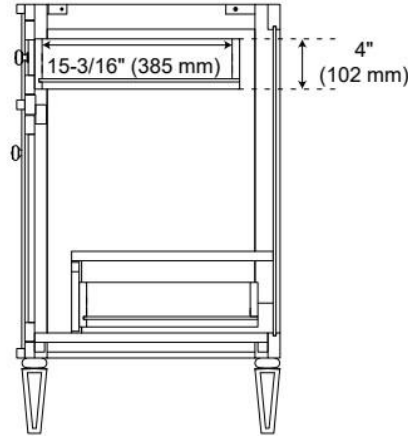

60" ELMDALE ANTIQUE BROWN VANITY WITH UNDERMOUNT SINKS - OUTLETS

SKU: 955282-60-um

Code: SH563320, SH563321, SH563322

REVISED 3/23/2026