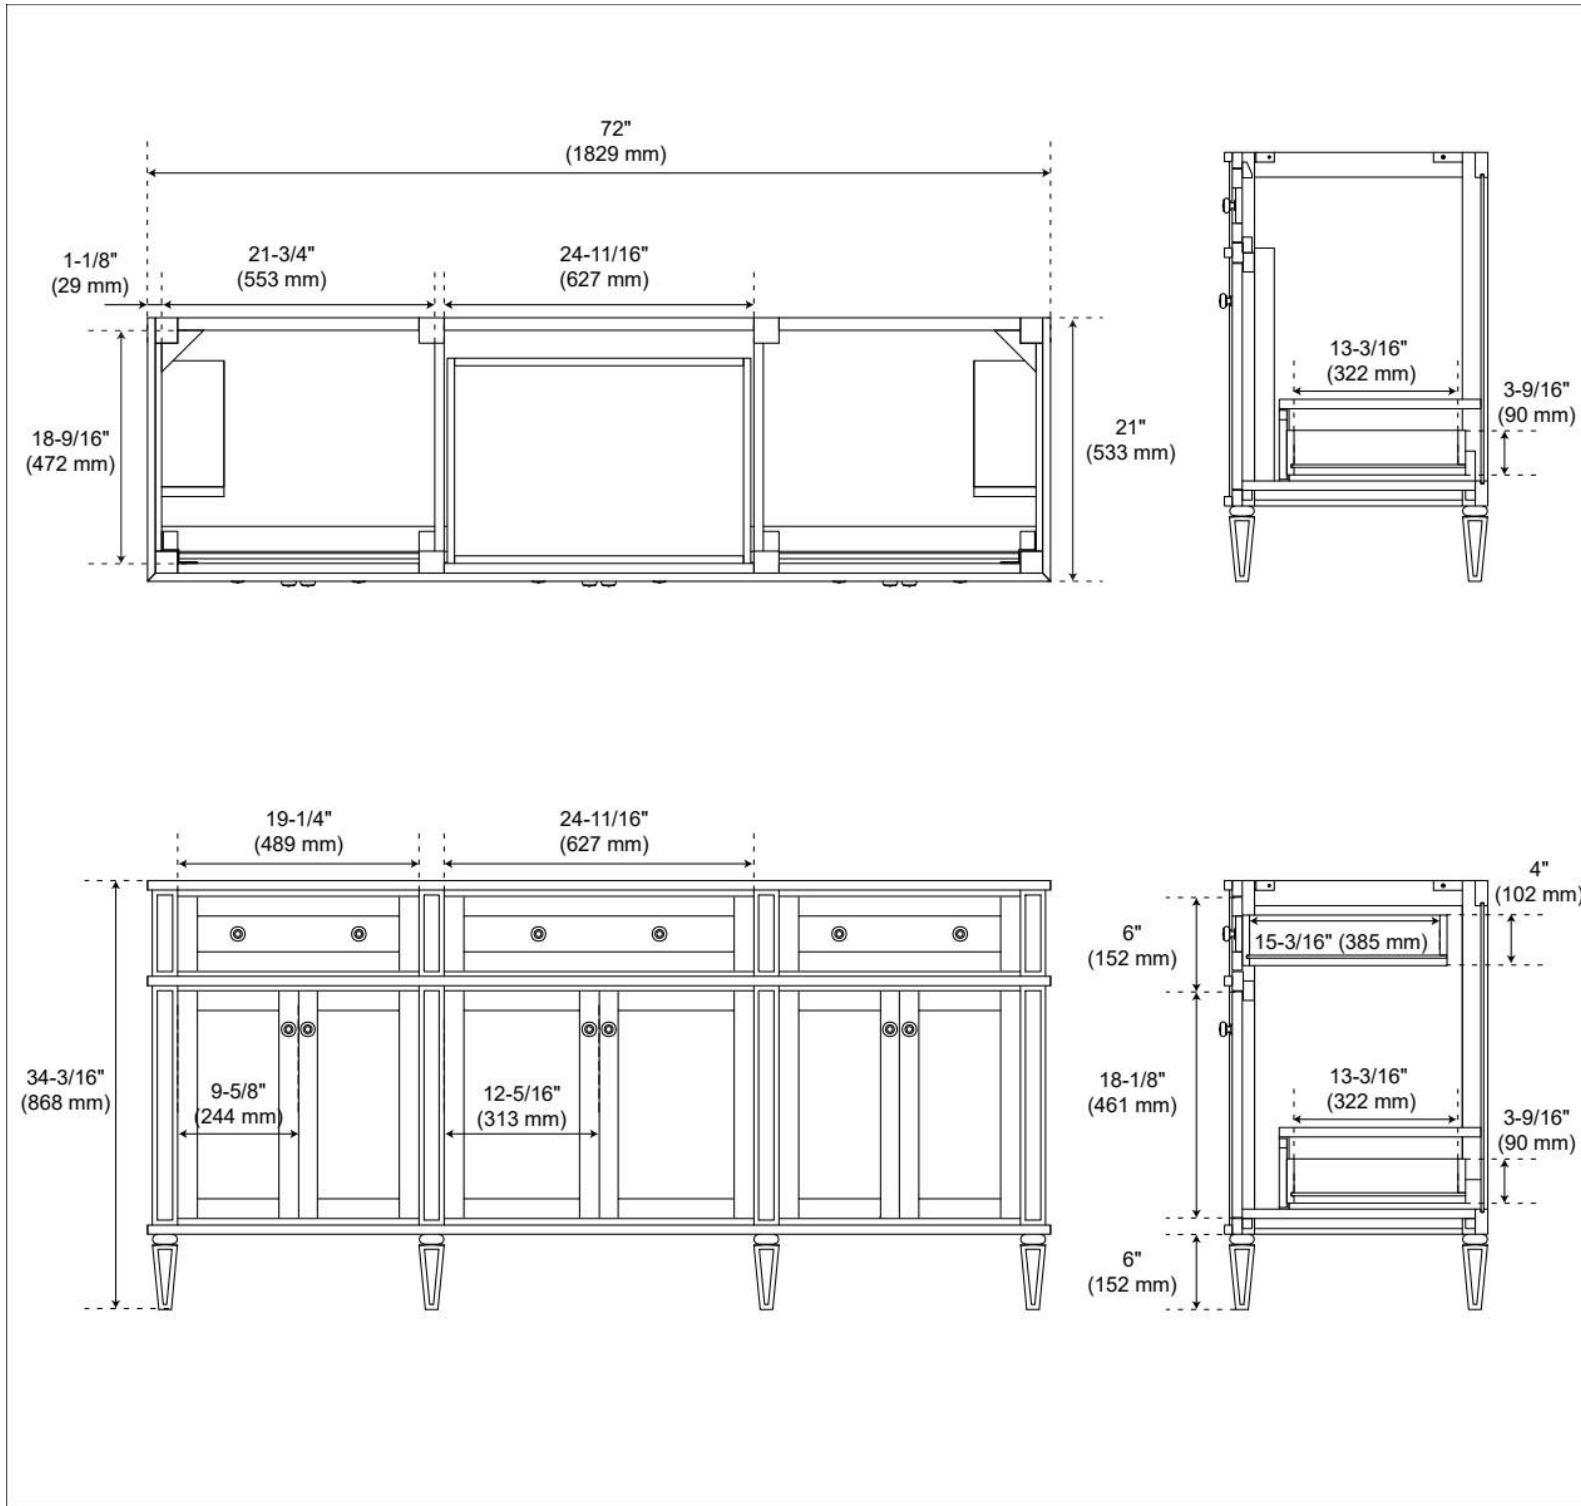

72" ELMDALE ANTIQUE BROWN VANITY WITH RECT. UNDERMOUNT SINKS - OUTLETS

SKU: 955282-72-rumb

Code: SH563335, SH563336, SH563337, SH563338, SH563339, SH563340, SH563341, SH563342, SH563343

FEATURES

Material: Wood
Product Finish: Antique Brown
Number of Doors: 6
Number of Drawers: 4
Soft-Close Hinges: Yes
Soft-Close Slides: Yes
Full Extension Drawer Slides: Yes
Dovetail Drawers: Yes
Adjustable Shelves: No
Electrical Outlet: Yes
Hardware Finish: Antique Brass
Hardware Material: Brass
Built-In Adjusters: Yes

Massachusetts Accepted, UL-962A, CAN/CSA-C22.2 No. 308, LISTED ID: 506894, BY213-D01

ADDITIONAL FEATURES

- Solid wood cabinet.
- Engineered wood panels.
- Two built-in power boxes feature two outlets and two USB ports.
- Includes a matching backsplash and white porcelain sinks.
- Polished Carrara Marble is sourced from Italy.
- Each stone top is carved from a single piece of stone and will feature natural variations.
- See Installation Instructions for directions to attach the vanity top and sink.
- All dimensions are ($\pm 1/2$ ").

REVISED 3/23/2026

72" ELMDALE ANTIQUE BROWN VANITY WITH RECT. UNDERMOUNT SINKS - OUTLETS

SKU: 955282-72-rumb

Code: SH563335, SH563336, SH563337, SH563338, SH563339, SH563340, SH563341, SH563342, SH563343