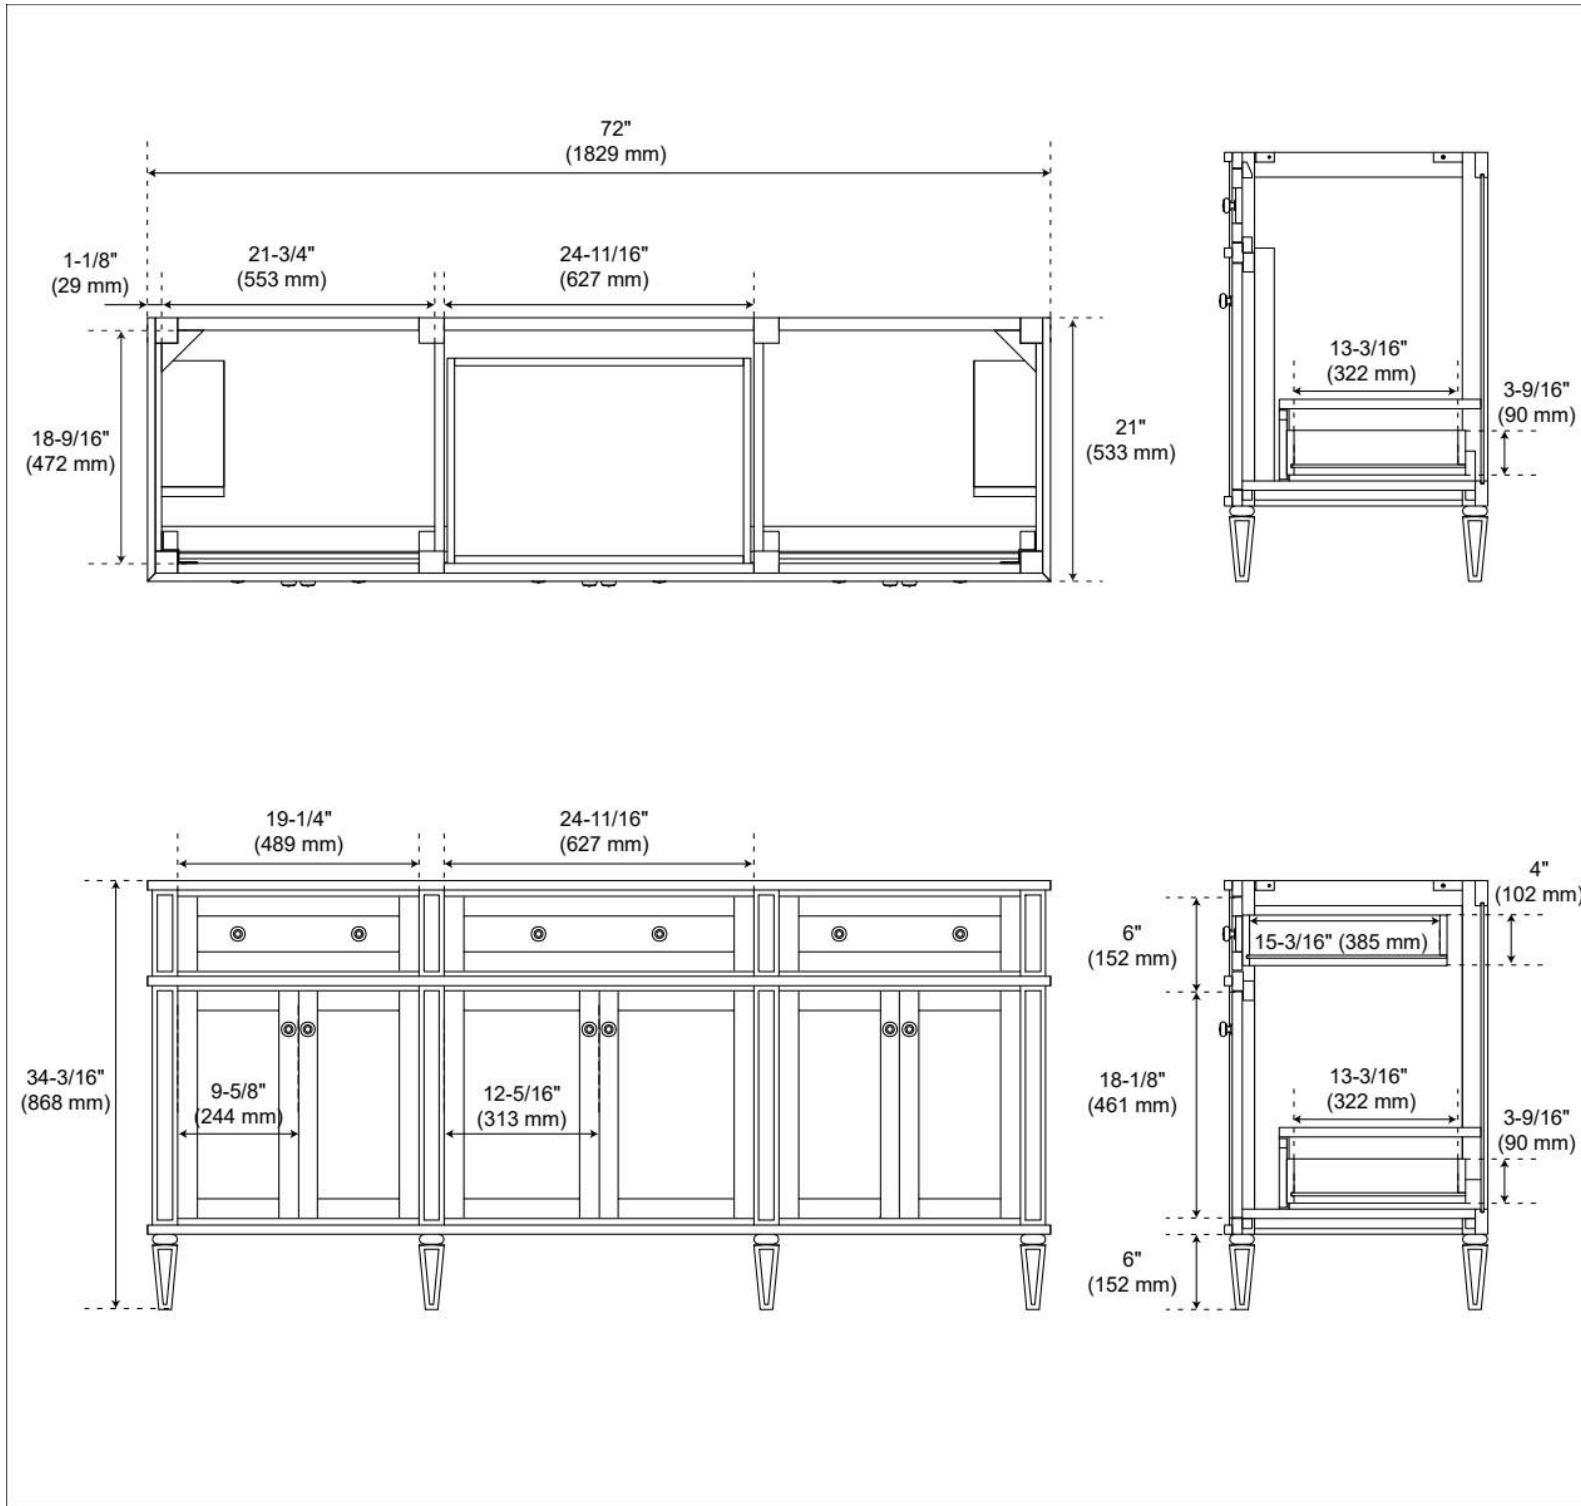

72" ELMDALE ANTIQUE BROWN VANITY WITH UNDERMOUNT SINKS - OUTLETS

SKU: 955282-72-um

Code: SH563332, SH563333, SH563334

FEATURES

Material: Wood
Product Finish: Antique Brown
Number of Doors: 6
Number of Drawers: 4
Soft-Close Hinges: Yes
Soft-Close Slides: Yes
Full Extension Drawer Slides: Yes
Dovetail Drawers: Yes
Adjustable Shelves: No
Electrical Outlet: Yes
Hardware Finish: Antique Brass
Hardware Material: Brass
Built-In Adjusters: Yes

Massachusetts Accepted, UL-962A, CAN/CSA-C22.2 No. 308, LISTED ID: 506895, BY213-D01

ADDITIONAL FEATURES

- Solid wood cabinet.
- Engineered wood panels.
- Two built-in power boxes feature two outlets and two USB ports.
- Includes a matching backsplash and white porcelain sinks.
- Polished Carrara Marble is sourced from Italy.
- Each stone top is carved from a single piece of stone and will feature natural variations.
- See Installation Instructions for directions to attach the vanity top and sink.
- All dimensions are ($\pm 1/2$ ").

REVISED 3/23/2026

72" ELMDALE ANTIQUE BROWN VANITY WITH UNDERMOUNT SINKS - OUTLETS

SKU: 955282-72-um

Code: SH563332, SH563333, SH563334

REVISED 3/23/2026