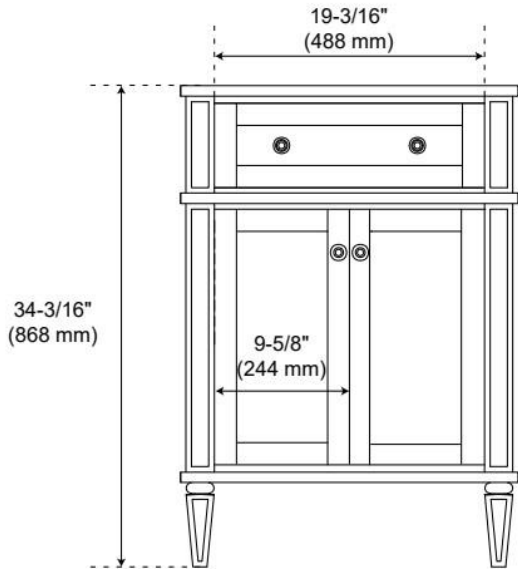

24" ELMDALE WHITE VANITY WITH RECT. UNDERMOUNT SINK - OUTLET

SKU: 955283-24-rumb

Code: SH563347, SH563348, SH563349, SH563350, SH563351, SH563352, SH563353, SH563354, SH563355

FEATURES

Material: Wood
Product Finish: White
Number of Doors: 2
Number of Drawers: 1
Soft-Close Hinges: Yes
Soft-Close Slides: Yes
Full Extension Drawer Slides: Yes
Dovetail Drawers: Yes
Adjustable Shelves: No
Electrical Outlet: Yes
Hardware Finish: Polished Nickel
Hardware Material: Zinc
Built-In Adjusters: Yes

Massachusetts Accepted, UL-962A, CAN/CSA-C22.2 No. 308, LISTED ID: 506894, BY213-D01

ADDITIONAL FEATURES

- Solid wood cabinet.
- Engineered wood panels.
- A built-in power box features two outlets and two USB ports.
- Includes a matching backsplash and white porcelain sink.
- Polished Carrara Marble is sourced from Italy.
- Each stone top is carved from a single piece of stone and will feature natural variations.
- See Installation Instructions for directions to attach the vanity top and sink.
- All dimensions are ($\pm 1/2"$).

REVISED 3/23/2026

24" ELMDALE WHITE VANITY WITH RECT. UNDERMOUNT SINK - OUTLET

SKU: 955283-24-rumb

Code: SH563347, SH563348, SH563349, SH563350, SH563351, SH563352, SH563353, SH563354, SH563355

REVISED 3/23/2026