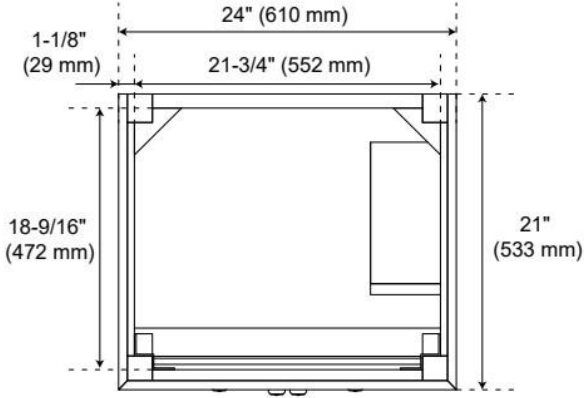

24" ELMDALE WHITE VANITY WITH RECT. UNDERMOUNT SINK - OUTLET

SKU: 955283-24-rumb

Code: SH563347, SH563348, SH563349, SH563350, SH563351, SH563352, SH563353, SH563354, SH563355

FEATURES

Material: Wood
Product Finish: White
Number of Doors: 2
Number of Drawers: 1
Soft-Close Hinges: Yes
Soft-Close Slides: Yes
Full Extension Drawer Slides: Yes
Dovetail Drawers: Yes
Adjustable Shelves: No
Electrical Outlet: Yes
Hardware Finish: Polished Nickel
Hardware Material: Zinc
Built-In Adjusters: Yes

Massachusetts Accepted, UL-962A, CAN/CSA-C22.2 No. 308, LISTED ID: 506894, BY213-D01

ADDITIONAL FEATURES

- Solid wood cabinet.
- Engineered wood panels.
- A built-in power box features two outlets and two USB ports.
- Includes a matching backsplash and white porcelain sink.
- Polished Carrara Marble is sourced from Italy.
- Each stone top is carved from a single piece of stone and will feature natural variations.
- See Installation Instructions for directions to attach the vanity top and sink.
- All dimensions are ($\pm 1/2"$).

REVISED 3/23/2026

24" ELMDALE WHITE VANITY WITH RECT. UNDERMOUNT SINK - OUTLET

SKU: 955283-24-rumb

Code: SH563347, SH563348, SH563349, SH563350, SH563351, SH563352, SH563353, SH563354, SH563355

REVISED 3/23/2026