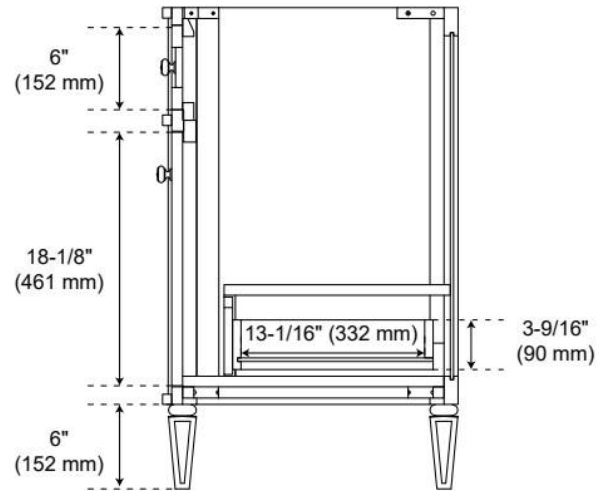

24" ELMDALE WHITE VANITY WITH RECT. UNDERMOUNT SINK - OUTLET

SKU: 955283-24-rumb

Code: SH563347, SH563348, SH563349, SH563350, SH563351, SH563352, SH563353, SH563354, SH563355

FEATURES

Material: Wood
Product Finish: White
Number of Doors: 2
Number of Drawers: 1
Soft-Close Hinges: Yes
Soft-Close Slides: Yes
Full Extension Drawer Slides: Yes
Dovetail Drawers: Yes
Adjustable Shelves: No
Electrical Outlet: Yes
Hardware Finish: Polished Nickel
Hardware Material: Zinc
Built-In Adjusters: Yes

Massachusetts Accepted, UL-962A, CAN/CSA-C22.2 No. 308, LISTED ID: 506894, BY213-D01

ADDITIONAL FEATURES

- Solid wood cabinet.
- Engineered wood panels.
- A built-in power box features two outlets and two USB ports.
- Includes a matching backsplash and white porcelain sink.
- Polished Carrara Marble is sourced from Italy.
- Each stone top is carved from a single piece of stone and will feature natural variations.
- See Installation Instructions for directions to attach the vanity top and sink.
- All dimensions are ($\pm 1/2"$).

REVISED 3/23/2026

24" ELMDALE WHITE VANITY WITH RECT. UNDERMOUNT SINK - OUTLET

SKU: 955283-24-rumb

Code: SH563347, SH563348, SH563349, SH563350, SH563351, SH563352, SH563353, SH563354, SH563355

REVISED 3/23/2026