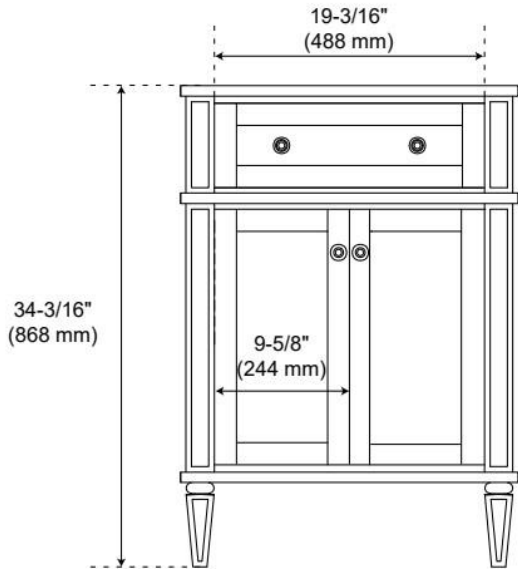

24" ELMDALE WHITE VANITY WITH UNDERMOUNT SINK - OUTLET

SKU: 955283-24-um

Code: SH563344, SH563345, SH563346

REVISED 3/23/2026