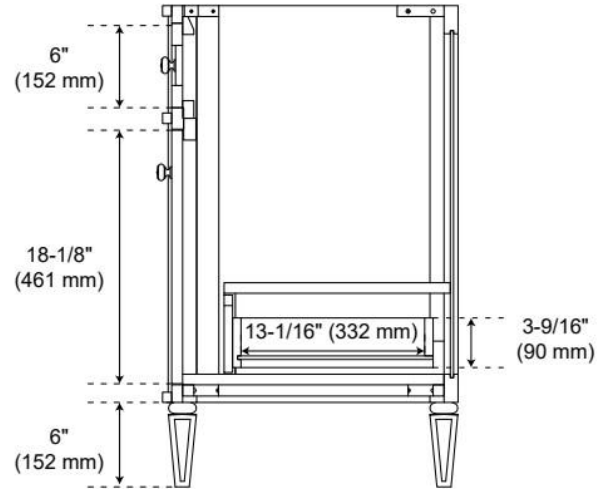

24" ELMDALE WHITE VANITY WITH UNDERMOUNT SINK - OUTLET

SKU: 955283-24-um

Code: SH563344, SH563345, SH563346

REVISED 3/23/2026