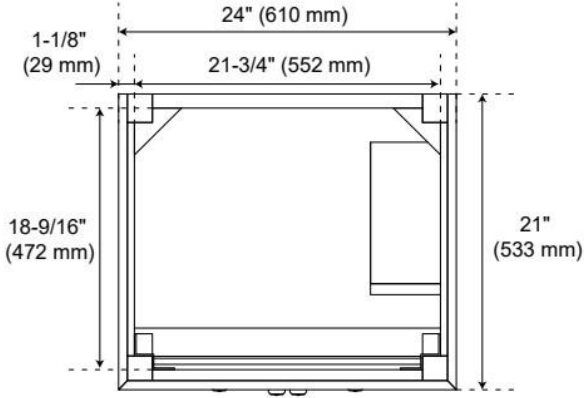

24" ELMDALE WHITE VANITY WITH UNDERMOUNT SINK - OUTLET

SKU: 955283-24-um

Code: SH563344, SH563345, SH563346

REVISED 3/23/2026