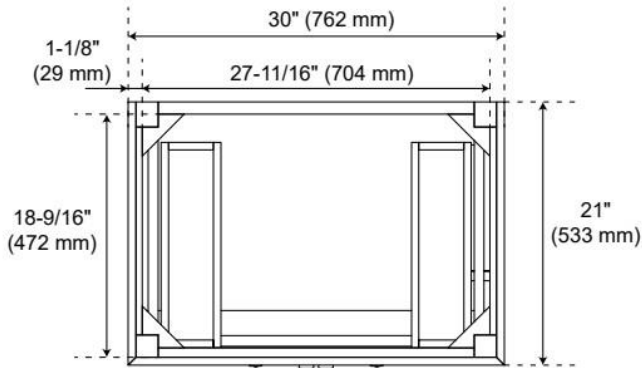

30" ELMDALE WHITE VANITY WITH RECT. UNDERMOUNT SINK - OUTLET

SKU: 955283-30-rumb

Code: SH563359, SH563360, SH563361, SH563362, SH563363, SH563364, SH563365, SH563366, SH563367

FEATURES

Material: Wood
Product Finish: White
Number of Doors: 2
Number of Drawers: 2
Soft-Close Hinges: Yes
Soft-Close Slides: Yes
Full Extension Drawer Slides: Yes
Dovetail Drawers: Yes
Adjustable Shelves: No
Electrical Outlet: Yes
Hardware Finish: Polished Nickel
Hardware Material: Zinc
Built-In Adjusters: Yes

Massachusetts Accepted, UL-962A, CAN/CSA-C22.2 No. 308, LISTED ID: BY213-D01, 506897

ADDITIONAL FEATURES

- Solid wood cabinet.
- Engineered wood panels.
- A built-in power box features two outlets and two USB ports.
- Includes a matching backsplash and white porcelain sink.
- Polished Carrara Marble is sourced from Italy.
- Each stone top is carved from a single piece of stone and will feature natural variations.
- See Installation Instructions for directions to attach the vanity top and sink.
- All dimensions are ($\pm 1/2$ ").

REVISED 3/23/2026

30" ELMDALE WHITE VANITY WITH RECT. UNDERMOUNT SINK - OUTLET

SKU: 955283-30-rumb

Code: SH563359, SH563360, SH563361, SH563362, SH563363, SH563364, SH563365, SH563366, SH563367

REVISED 3/23/2026