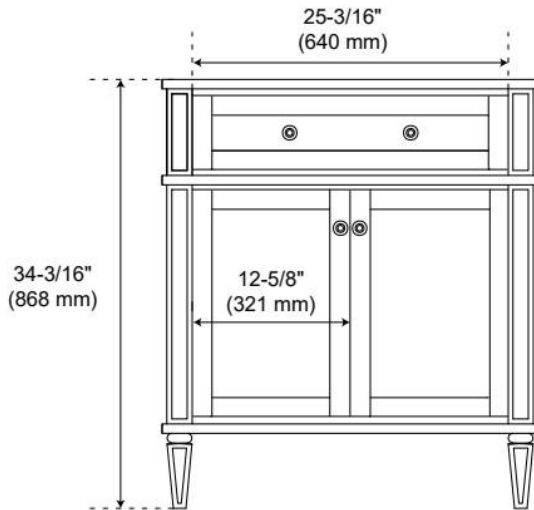

30" ELMDALE WHITE VANITY WITH RECT. UNDERMOUNT SINK - OUTLET

SKU: 955283-30-rumb

Code: SH563359, SH563360, SH563361, SH563362, SH563363, SH563364, SH563365, SH563366, SH563367

FEATURES

Material: Wood
Product Finish: White
Number of Doors: 2
Number of Drawers: 2
Soft-Close Hinges: Yes
Soft-Close Slides: Yes
Full Extension Drawer Slides: Yes
Dovetail Drawers: Yes
Adjustable Shelves: No
Electrical Outlet: Yes
Hardware Finish: Polished Nickel
Hardware Material: Zinc
Built-In Adjusters: Yes

Massachusetts Accepted, UL-962A, CAN/CSA-C22.2 No. 308, LISTED ID: BY213-D01, 506897

ADDITIONAL FEATURES

- Solid wood cabinet.
- Engineered wood panels.
- A built-in power box features two outlets and two USB ports.
- Includes a matching backsplash and white porcelain sink.
- Polished Carrara Marble is sourced from Italy.
- Each stone top is carved from a single piece of stone and will feature natural variations.
- See Installation Instructions for directions to attach the vanity top and sink.
- All dimensions are ($\pm 1/2$ ").

REVISED 3/23/2026

30" ELMDALE WHITE VANITY WITH RECT. UNDERMOUNT SINK - OUTLET

SKU: 955283-30-rumb

Code: SH563359, SH563360, SH563361, SH563362, SH563363, SH563364, SH563365, SH563366, SH563367

REVISED 3/23/2026