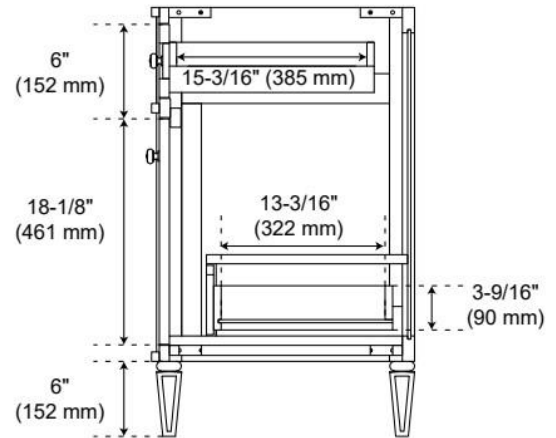

30" ELMDALE WHITE VANITY WITH RECT. UNDERMOUNT SINK - OUTLET

SKU: 955283-30-rumb

Code: SH563359, SH563360, SH563361, SH563362, SH563363, SH563364, SH563365, SH563366, SH563367

FEATURES

Material: Wood
Product Finish: White
Number of Doors: 2
Number of Drawers: 2
Soft-Close Hinges: Yes
Soft-Close Slides: Yes
Full Extension Drawer Slides: Yes
Dovetail Drawers: Yes
Adjustable Shelves: No
Electrical Outlet: Yes
Hardware Finish: Polished Nickel
Hardware Material: Zinc
Built-In Adjusters: Yes

Massachusetts Accepted, UL-962A, CAN/CSA-C22.2 No. 308, LISTED ID: BY213-D01, 506897

ADDITIONAL FEATURES

- Solid wood cabinet.
- Engineered wood panels.
- A built-in power box features two outlets and two USB ports.
- Includes a matching backsplash and white porcelain sink.
- Polished Carrara Marble is sourced from Italy.
- Each stone top is carved from a single piece of stone and will feature natural variations.
- See Installation Instructions for directions to attach the vanity top and sink.
- All dimensions are ($\pm 1/2$ ").

REVISED 3/23/2026

30" ELMDALE WHITE VANITY WITH RECT. UNDERMOUNT SINK - OUTLET

SKU: 955283-30-rumb

Code: SH563359, SH563360, SH563361, SH563362, SH563363, SH563364, SH563365, SH563366, SH563367

REVISED 3/23/2026