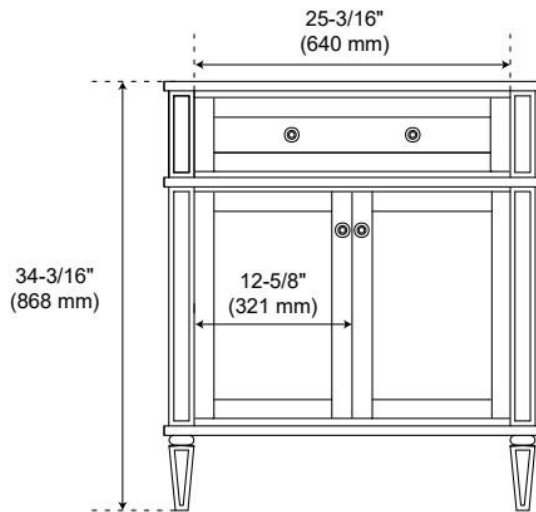

30" ELMDALE WHITE VANITY WITH UNDERMOUNT SINK - OUTLET

SKU: 955283-30-um

Code: SH563356, SH563357, SH563358

FEATURES

Material: Wood
Product Finish: White
Number of Doors: 2
Number of Drawers: 2
Soft-Close Hinges: Yes
Soft-Close Slides: Yes
Full Extension Drawer Slides: Yes
Dovetail Drawers: Yes
Adjustable Shelves: No
Electrical Outlet: Yes
Hardware Finish: Polished Nickel
Hardware Material: Zinc
Built-In Adjusters: Yes

Massachusetts Accepted, UL-962A, CAN/CSA-C22.2 No. 308, LISTED ID: 506895, BY213-D01

ADDITIONAL FEATURES

- Solid wood cabinet.
- Engineered wood panels.
- A built-in power box features two outlets and two USB ports.
- Includes a matching backsplash and white porcelain sink.
- Polished Carrara Marble is sourced from Italy.
- Each stone top is carved from a single piece of stone and will feature natural variations.
- See Installation Instructions for directions to attach the vanity top and sink.
- All dimensions are ($\pm 1/2$ ").

REVISED 3/23/2026

30" ELMDALE WHITE VANITY WITH UNDERMOUNT SINK - OUTLET

SKU: 955283-30-um

Code: SH563356, SH563357, SH563358

REVISED 3/23/2026