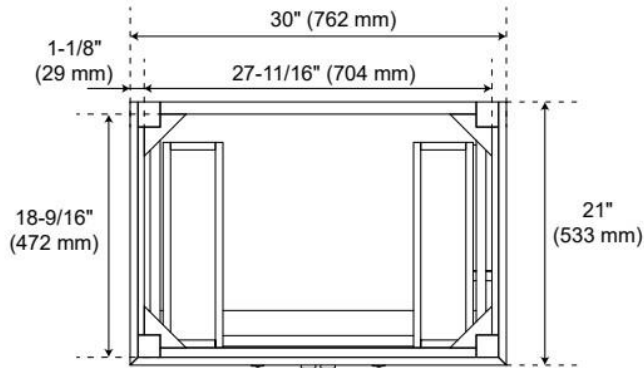

30" ELMDALE WHITE VANITY WITH UNDERMOUNT SINK - OUTLET

SKU: 955283-30-um

Code: SH563356, SH563357, SH563358

FEATURES

Material: Wood
Product Finish: White
Number of Doors: 2
Number of Drawers: 2
Soft-Close Hinges: Yes
Soft-Close Slides: Yes
Full Extension Drawer Slides: Yes
Dovetail Drawers: Yes
Adjustable Shelves: No
Electrical Outlet: Yes
Hardware Finish: Polished Nickel
Hardware Material: Zinc
Built-In Adjusters: Yes

Massachusetts Accepted, UL-962A, CAN/CSA-C22.2 No. 308, LISTED ID: 506895, BY213-D01

ADDITIONAL FEATURES

- Solid wood cabinet.
- Engineered wood panels.
- A built-in power box features two outlets and two USB ports.
- Includes a matching backsplash and white porcelain sink.
- Polished Carrara Marble is sourced from Italy.
- Each stone top is carved from a single piece of stone and will feature natural variations.
- See Installation Instructions for directions to attach the vanity top and sink.
- All dimensions are ($\pm 1/2$ ").

REVISED 3/23/2026

30" ELMDALE WHITE VANITY WITH UNDERMOUNT SINK - OUTLET

SKU: 955283-30-um

Code: SH563356, SH563357, SH563358

REVISED 3/23/2026