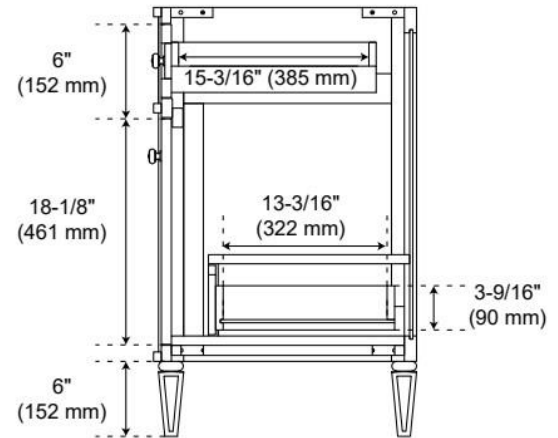

30" ELMDALE WHITE VANITY WITH UNDERMOUNT SINK - OUTLET

SKU: 955283-30-um

Code: SH563356, SH563357, SH563358

FEATURES

Material: Wood
Product Finish: White
Number of Doors: 2
Number of Drawers: 2
Soft-Close Hinges: Yes
Soft-Close Slides: Yes
Full Extension Drawer Slides: Yes
Dovetail Drawers: Yes
Adjustable Shelves: No
Electrical Outlet: Yes
Hardware Finish: Polished Nickel
Hardware Material: Zinc
Built-In Adjusters: Yes

Massachusetts Accepted, UL-962A, CAN/CSA-C22.2 No. 308, LISTED ID: 506895, BY213-D01

ADDITIONAL FEATURES

- Solid wood cabinet.
- Engineered wood panels.
- A built-in power box features two outlets and two USB ports.
- Includes a matching backsplash and white porcelain sink.
- Polished Carrara Marble is sourced from Italy.
- Each stone top is carved from a single piece of stone and will feature natural variations.
- See Installation Instructions for directions to attach the vanity top and sink.
- All dimensions are ($\pm 1/2$ ").

REVISED 3/23/2026

30" ELMDALE WHITE VANITY WITH UNDERMOUNT SINK - OUTLET

SKU: 955283-30-um

Code: SH563356, SH563357, SH563358

REVISED 3/23/2026