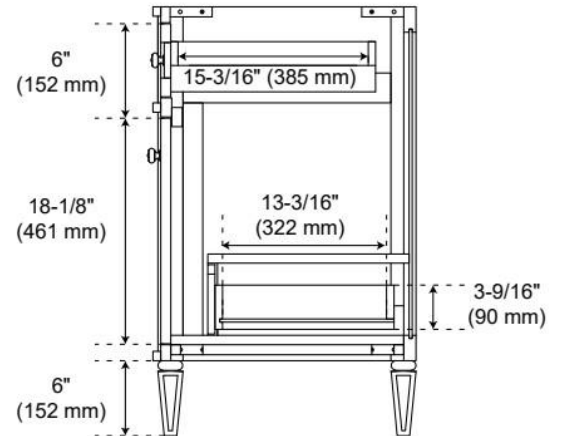

36" ELMDALE WHITE VANITY WITH RIGHT OFFSET RECT. UNDERMOUNT SINK - OUTLET

SKU: 955283-36-rumb

Code: SH563371, SH563372, SH563373

FEATURES

Material: Wood
Product Finish: White
Number of Doors: 3
Number of Drawers: 3
Soft-Close Hinges: Yes
Soft-Close Slides: Yes
Full Extension Drawer Slides: Yes
Dovetail Drawers: Yes
Adjustable Shelves: No
Electrical Outlet: Yes
Hardware Finish: Polished Nickel
Hardware Material: Zinc
Built-In Adjusters: Yes

Massachusetts Accepted, UL-962A, CAN/CSA-C22.2 No. 308, LISTED ID: BY213-D01, 506894, N/A

ADDITIONAL FEATURES

- Solid wood cabinet.
- Engineered wood panels.
- Matching wood knobs and feet.
- A built-in power box features two outlets and two USB ports.
- Includes a matching backsplash and white porcelain sink.
- Polished Carrara Marble is sourced from Italy.
- Each stone top is carved from a single piece of stone and will feature natural variations.
- See Installation Instructions for directions to attach the vanity top and sink.
- All dimensions are ($\pm 1/2''$).

REVISED 3/23/2026

36" ELMDALE WHITE VANITY WITH RIGHT OFFSET RECT. UNDERMOUNT SINK - OUTLET

SKU: 955283-36-rumb

Code: SH563371, SH563372, SH563373

REVISED 3/23/2026