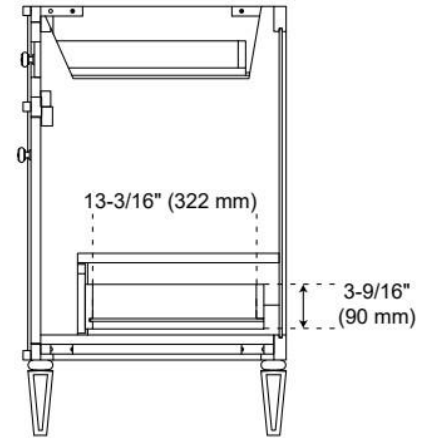

36" ELMDALE WHITE VANITY WITH RIGHT OFFSET RECT. UNDERMOUNT SINK - OUTLET

SKU: 955283-36-rumb

Code: SH563371, SH563372, SH563373

FEATURES

Material: Wood
Product Finish: White
Number of Doors: 3
Number of Drawers: 3
Soft-Close Hinges: Yes
Soft-Close Slides: Yes
Full Extension Drawer Slides: Yes
Dovetail Drawers: Yes
Adjustable Shelves: No
Electrical Outlet: Yes
Hardware Finish: Polished Nickel
Hardware Material: Zinc
Built-In Adjusters: Yes

Massachusetts Accepted, UL-962A, CAN/CSA-C22.2 No. 308, LISTED ID: BY213-D01, 506894, N/A

ADDITIONAL FEATURES

- Solid wood cabinet.
- Engineered wood panels.
- Matching wood knobs and feet.
- A built-in power box features two outlets and two USB ports.
- Includes a matching backsplash and white porcelain sink.
- Polished Carrara Marble is sourced from Italy.
- Each stone top is carved from a single piece of stone and will feature natural variations.
- See Installation Instructions for directions to attach the vanity top and sink.
- All dimensions are ($\pm 1/2''$).

REVISED 3/23/2026

36" ELMDALE WHITE VANITY WITH RIGHT OFFSET RECT. UNDERMOUNT SINK - OUTLET

SKU: 955283-36-rumb

Code: SH563371, SH563372, SH563373

REVISED 3/23/2026