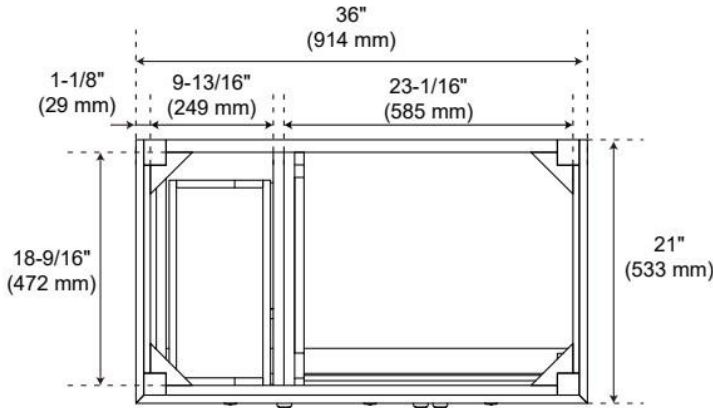

36" ELMDALE WHITE VANITY WITH RIGHT OFFSET RECT. UNDERMOUNT SINK - OUTLET

SKU: 955283-36-rumb

Code: SH563371, SH563372, SH563373

FEATURES

Material: Wood
Product Finish: White
Number of Doors: 3
Number of Drawers: 3
Soft-Close Hinges: Yes
Soft-Close Slides: Yes
Full Extension Drawer Slides: Yes
Dovetail Drawers: Yes
Adjustable Shelves: No
Electrical Outlet: Yes
Hardware Finish: Polished Nickel
Hardware Material: Zinc
Built-In Adjusters: Yes

Massachusetts Accepted, UL-962A, CAN/CSA-C22.2 No. 308, LISTED ID: BY213-D01, 506894, N/A

ADDITIONAL FEATURES

- Solid wood cabinet.
- Engineered wood panels.
- Matching wood knobs and feet.
- A built-in power box features two outlets and two USB ports.
- Includes a matching backsplash and white porcelain sink.
- Polished Carrara Marble is sourced from Italy.
- Each stone top is carved from a single piece of stone and will feature natural variations.
- See Installation Instructions for directions to attach the vanity top and sink.
- All dimensions are ($\pm 1/2''$).

REVISED 3/23/2026

36" ELMDALE WHITE VANITY WITH RIGHT OFFSET RECT. UNDERMOUNT SINK - OUTLET

SKU: 955283-36-rumb

Code: SH563371, SH563372, SH563373

REVISED 3/23/2026