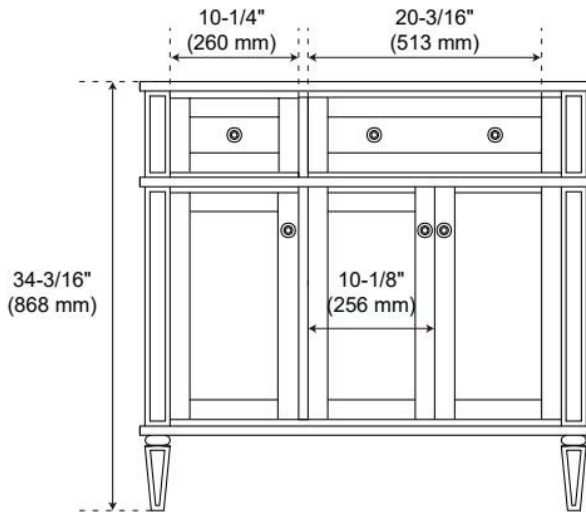

36" ELMDALE WHITE VANITY WITH RIGHT OFFSET RECT. UNDERMOUNT SINK - OUTLET

SKU: 955283-36-rumb

Code: SH563371, SH563372, SH563373

FEATURES

Material: Wood
Product Finish: White
Number of Doors: 3
Number of Drawers: 3
Soft-Close Hinges: Yes
Soft-Close Slides: Yes
Full Extension Drawer Slides: Yes
Dovetail Drawers: Yes
Adjustable Shelves: No
Electrical Outlet: Yes
Hardware Finish: Polished Nickel
Hardware Material: Zinc
Built-In Adjusters: Yes

Massachusetts Accepted, UL-962A, CAN/CSA-C22.2 No. 308, LISTED ID: BY213-D01, 506894, N/A

ADDITIONAL FEATURES

- Solid wood cabinet.
- Engineered wood panels.
- Matching wood knobs and feet.
- A built-in power box features two outlets and two USB ports.
- Includes a matching backsplash and white porcelain sink.
- Polished Carrara Marble is sourced from Italy.
- Each stone top is carved from a single piece of stone and will feature natural variations.
- See Installation Instructions for directions to attach the vanity top and sink.
- All dimensions are ($\pm 1/2''$).

REVISED 3/23/2026

36" ELMDALE WHITE VANITY WITH RIGHT OFFSET RECT. UNDERMOUNT SINK - OUTLET

SKU: 955283-36-rumb

Code: SH563371, SH563372, SH563373

REVISED 3/23/2026