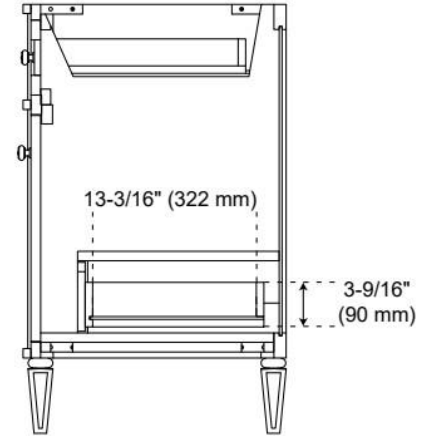

36" ELMDALE WHITE VANITY WITH UNDERMOUNT SINK - OUTLET

SKU: 955283-36-um

Code: SH563368, SH563369, SH563370

FEATURES

Material: Wood
Product Finish: White
Number of Doors: 3
Number of Drawers: 3
Soft-Close Hinges: Yes
Soft-Close Slides: Yes
Full Extension Drawer Slides: Yes
Dovetail Drawers: Yes
Adjustable Shelves: No
Electrical Outlet: Yes
Hardware Finish: Polished Nickel
Hardware Material: Zinc
Built-In Adjusters: Yes

Massachusetts Accepted, UL-962A, CAN/CSA-C22.2 No. 308, LISTED ID: BY213-D01, 506895

ADDITIONAL FEATURES

- Solid wood cabinet.
- Engineered wood panels.
- Matching wood knobs and feet.
- A built-in power box features two outlets and two USB ports.
- Includes a matching backsplash and white porcelain sink.
- Polished Carrara Marble is sourced from Italy.
- Each stone top is carved from a single piece of stone and will feature natural variations.
- See Installation Instructions for directions to attach the vanity top and sink.
- All dimensions are ($\pm 1/2"$).

REVISED 3/23/2026

36" ELMDALE WHITE VANITY WITH UNDERMOUNT SINK - OUTLET

SKU: 955283-36-um

Code: SH563368, SH563369, SH563370

REVISED 3/23/2026