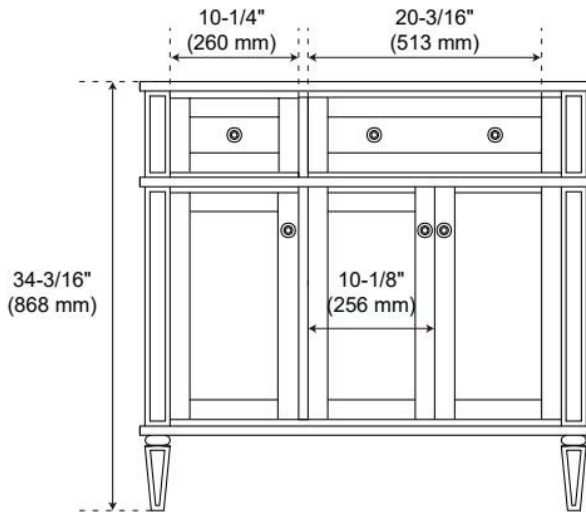

36" ELMDALE WHITE VANITY WITH UNDERMOUNT SINK - OUTLET

SKU: 955283-36-um

Code: SH563368, SH563369, SH563370

REVISED 3/23/2026