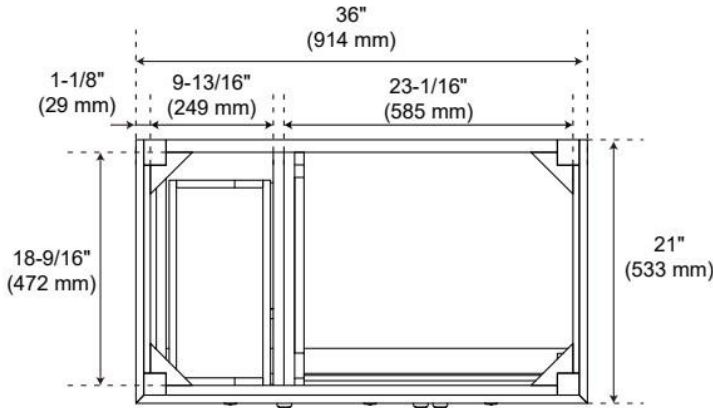

36" ELMDALE WHITE VANITY WITH UNDERMOUNT SINK - OUTLET

SKU: 955283-36-um

Code: SH563368, SH563369, SH563370

REVISED 3/23/2026