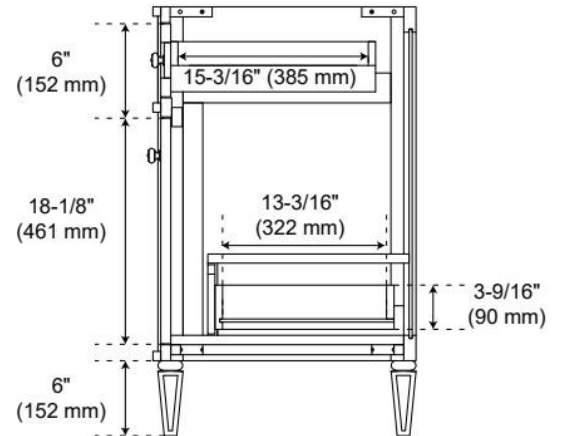

36" ELMDALE WHITE VANITY WITH UNDERMOUNT SINK - OUTLET

SKU: 955283-36-um

Code: SH563368, SH563369, SH563370

FEATURES

Material: Wood
Product Finish: White
Number of Doors: 3
Number of Drawers: 3
Soft-Close Hinges: Yes
Soft-Close Slides: Yes
Full Extension Drawer Slides: Yes
Dovetail Drawers: Yes
Adjustable Shelves: No
Electrical Outlet: Yes
Hardware Finish: Polished Nickel
Hardware Material: Zinc
Built-In Adjusters: Yes

Massachusetts Accepted, UL-962A, CAN/CSA-C22.2 No. 308, LISTED ID: BY213-D01, 506895

ADDITIONAL FEATURES

- Solid wood cabinet.
- Engineered wood panels.
- Matching wood knobs and feet.
- A built-in power box features two outlets and two USB ports.
- Includes a matching backsplash and white porcelain sink.
- Polished Carrara Marble is sourced from Italy.
- Each stone top is carved from a single piece of stone and will feature natural variations.
- See Installation Instructions for directions to attach the vanity top and sink.
- All dimensions are ($\pm 1/2"$).

REVISED 3/23/2026

36" ELMDALE WHITE VANITY WITH UNDERMOUNT SINK - OUTLET

SKU: 955283-36-um

Code: SH563368, SH563369, SH563370

REVISED 3/23/2026