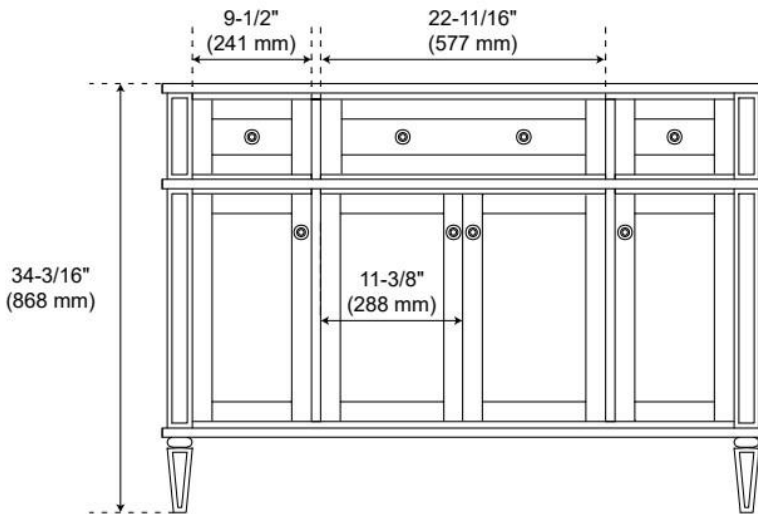

48" ELMDALE WHITE VANITY WITH RECT. UNDERMOUNT SINK - OUTLET

SKU: 955283-48-rumb

Code: SH563377, SH563378, SH563379, SH563380, SH563381, SH563382, SH563383, SH563384, SH563385

REVISED 3/23/2026