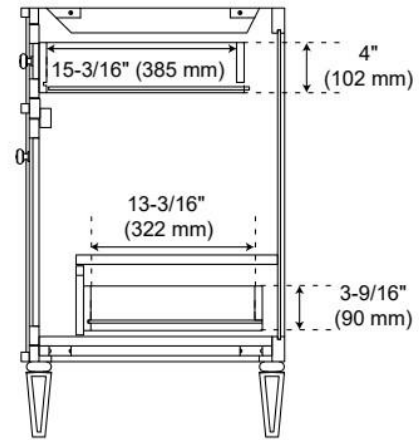

## ADDITIONAL FEATURES

- Solid wood cabinet.
- Engineered wood panels.
- A built-in power box features two outlets and two USB ports.
- Includes a matching backsplash and white porcelain sink.
- Polished Carrara Marble is sourced from Italy.
- Each stone top is carved from a single piece of stone and will feature natural variations.
- See Installation Instructions for directions to attach the vanity top and sink.
- All dimensions are ( $\pm 1/2$ ").

# 48" ELMDALE WHITE VANITY WITH RECT. UNDERMOUNT SINK - OUTLET

SKU: 955283-48-rumb

Code: SH563377, SH563378, SH563379, SH563380, SH563381, SH563382, SH563383, SH563384, SH563385

REVISED 3/23/2026