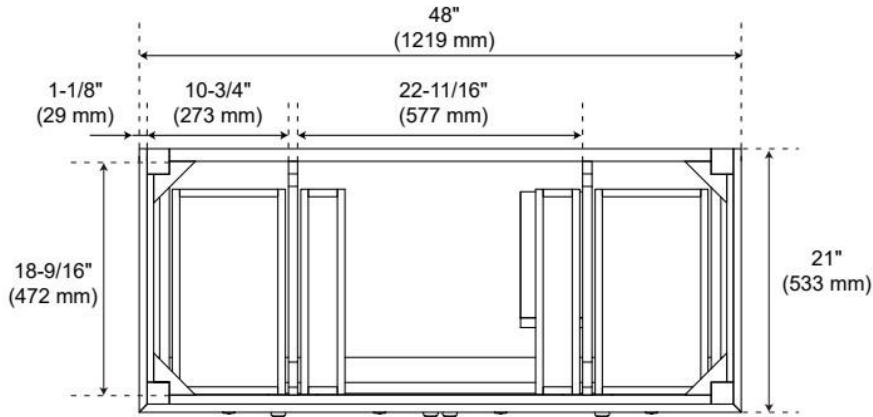

48" ELMDALE WHITE VANITY WITH RECT. UNDERMOUNT SINK - OUTLET

SKU: 955283-48-rumb

Code: SH563377, SH563378, SH563379, SH563380, SH563381, SH563382, SH563383, SH563384, SH563385

REVISED 3/23/2026