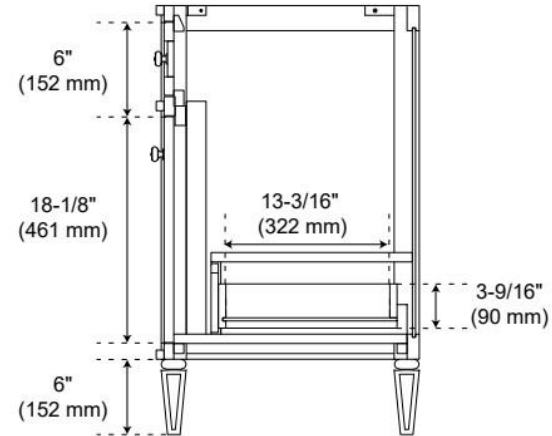

60" ELMDALE WHITE VANITY WITH RECT. UNDERMOUNT SINKS - OUTLETS

SKU: 955283-60-rumb

Code: SH563389, SH563390, SH563391, SH563392, SH563393, SH563394, SH563395, SH563396, SH563397

REVISED 3/23/2026