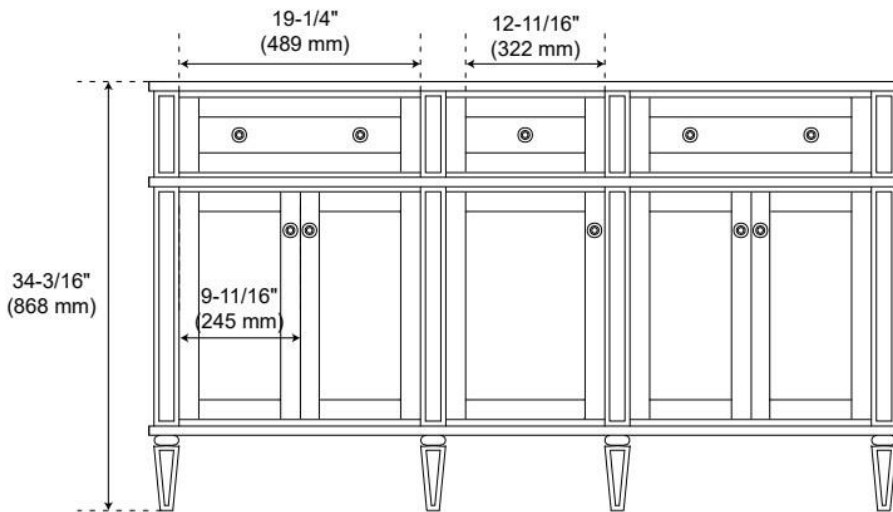

60" ELMDALE WHITE VANITY WITH UNDERMOUNT SINKS - OUTLETS

SKU: 955283-60-um

Code: SH563386, SH563387, SH563388

REVISED 3/23/2026