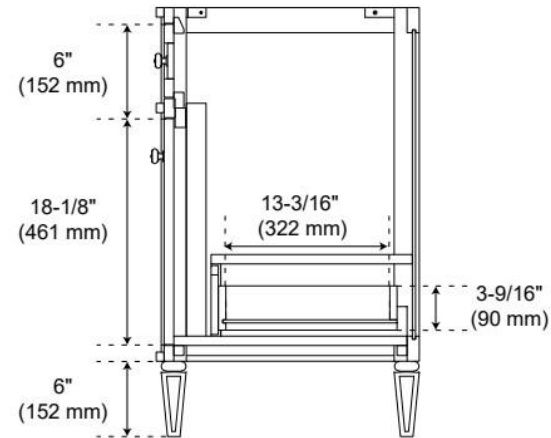

60" ELMDALE WHITE VANITY WITH UNDERMOUNT SINKS - OUTLETS

SKU: 955283-60-um

Code: SH563386, SH563387, SH563388

REVISED 3/23/2026