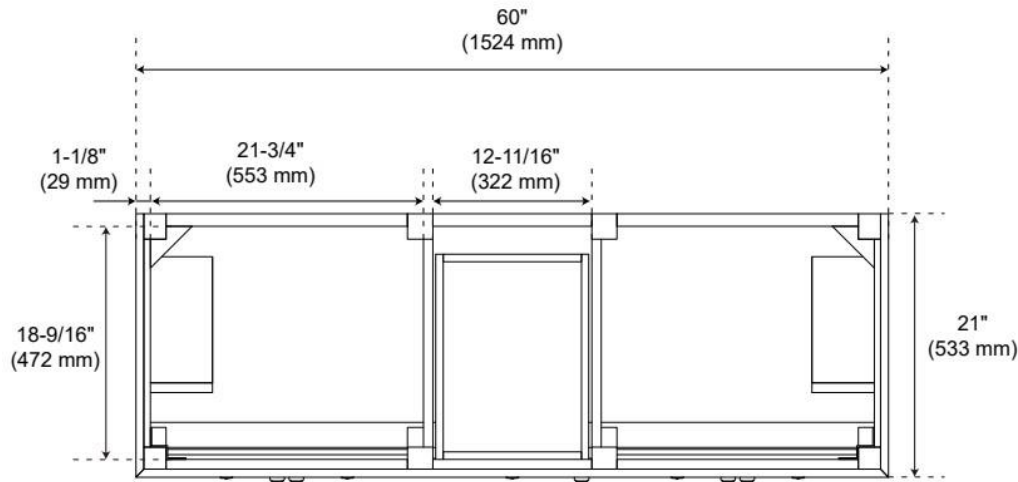

60" ELMDALE WHITE VANITY WITH UNDERMOUNT SINKS - OUTLETS

SKU: 955283-60-um

Code: SH563386, SH563387, SH563388

REVISED 3/23/2026