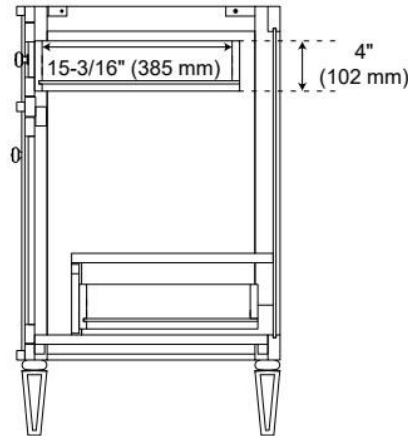

60" ELMDALE WHITE VANITY WITH UNDERMOUNT SINKS - OUTLETS

SKU: 955283-60-um

Code: SH563386, SH563387, SH563388

REVISED 3/23/2026