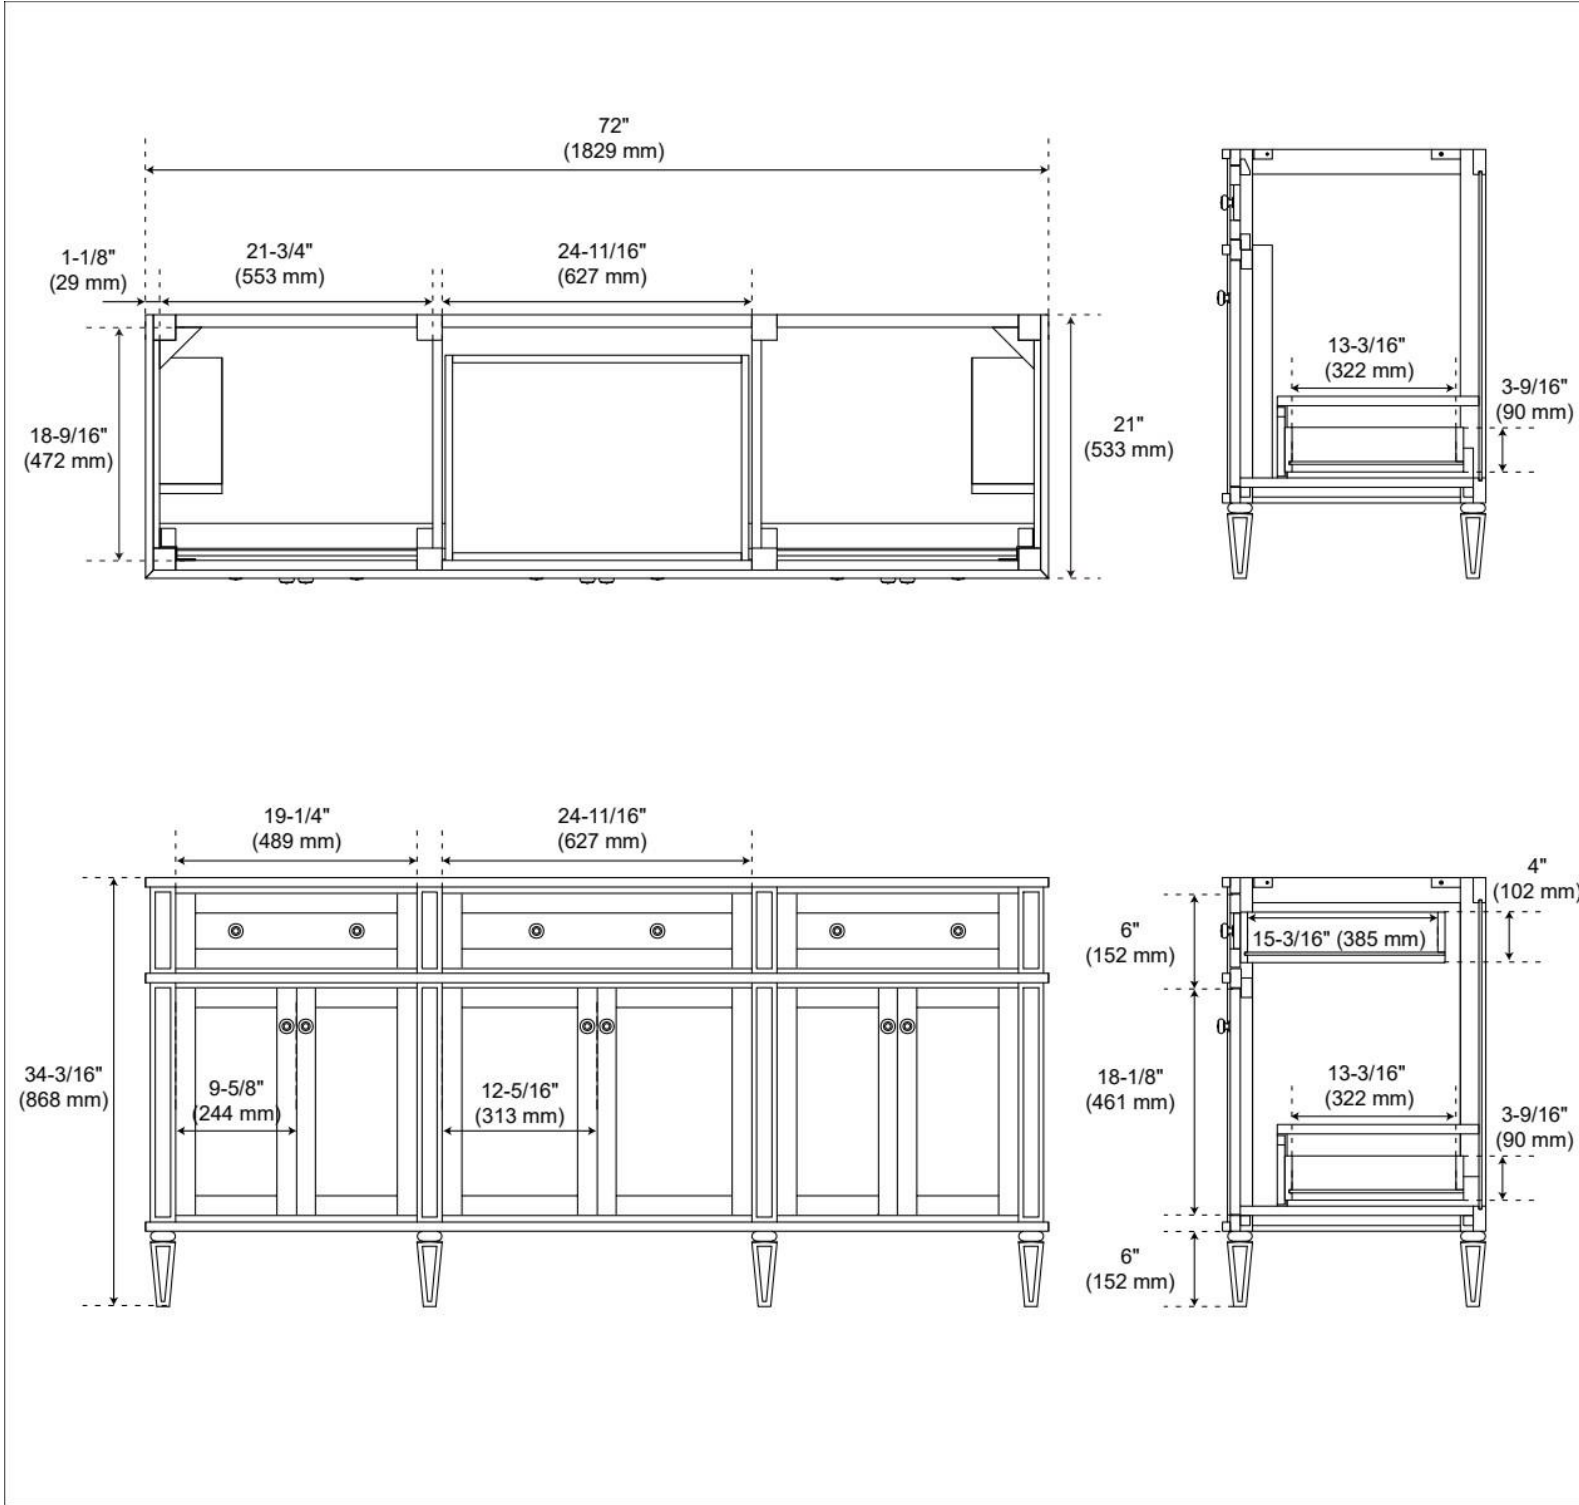

72" ELMDALE WHITE VANITY WITH RECT. UNDERMOUNT SINKS - OUTLETS

SKU: 955283-72-rumb

Code: SH563401, SH563402, SH563403, SH563404, SH563405, SH563406, SH563407, SH563408, SH563409

REVISED 3/23/2026