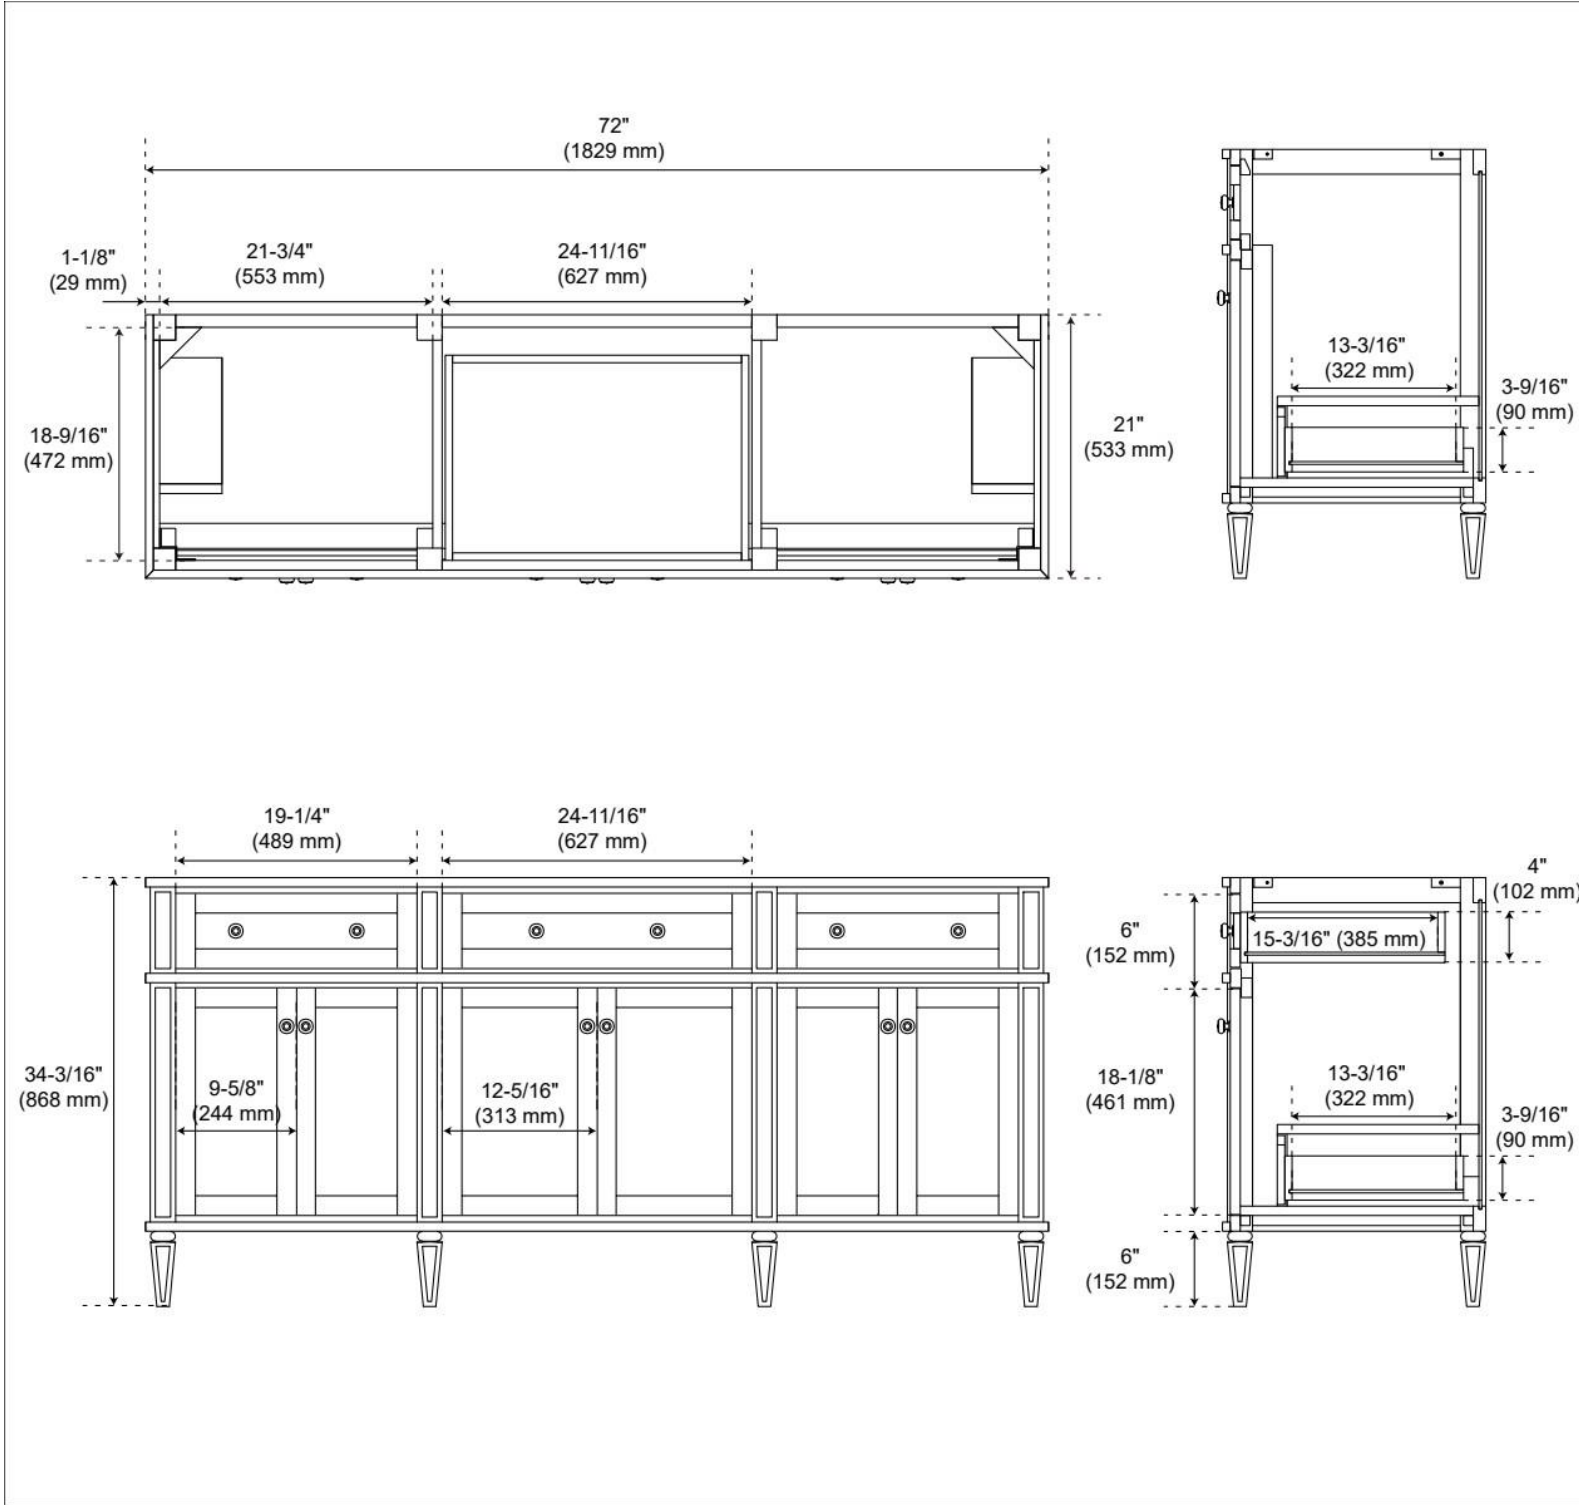

72" ELMDALE WHITE VANITY WITH UNDERMOUNT SINKS - OUTLETS

SKU: 955283-72-um

Code: SH563398, SH563399, SH563400

FEATURES

Material: Wood
Product Finish: White
Number of Doors: 6
Number of Drawers: 4
Soft-Close Hinges: Yes
Soft-Close Slides: Yes
Full Extension Drawer Slides: Yes
Dovetail Drawers: Yes
Adjustable Shelves: No
Electrical Outlet: Yes
Hardware Finish: Polished Nickel
Hardware Material: Zinc
Built-In Adjusters: Yes

Massachusetts Accepted, UL-962A, CAN/CSA-C22.2 No. 308, LISTED ID: 506895, BY213-D01

ADDITIONAL FEATURES

- Solid wood cabinet.
- Engineered wood panels.
- Two built-in power boxes feature two outlets and two USB ports.
- Includes a matching backsplash and white porcelain sinks.
- Polished Carrara Marble is sourced from Italy.
- Each stone top is carved from a single piece of stone and will feature natural variations.
- See Installation Instructions for directions to attach the vanity top and sink.
- All dimensions are ($\pm 1/2"$).

REVISED 3/23/2026

72" ELMDALE WHITE VANITY WITH UNDERMOUNT SINKS - OUTLETS

SKU: 955283-72-um

Code: SH563398, SH563399, SH563400

REVISED 3/23/2026