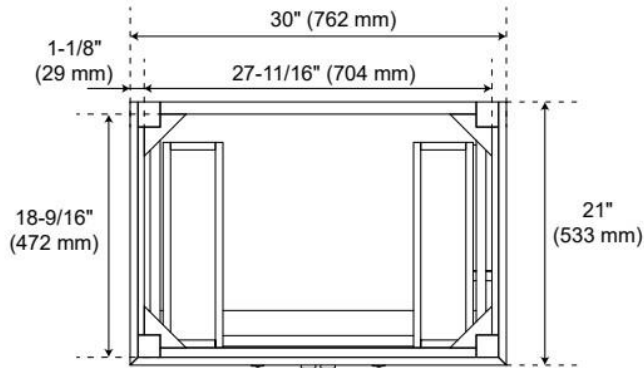

30" ELMDALE CHARCOAL BLACK VANITY WITH RECT. UNDERMOUNT SINK - OUTLET

SKU: 955284-30-rumb

Code: SH563425, SH563426, SH563427, SH563428, SH563429, SH563430, SH563431, SH563432, SH563433

REVISED 3/23/2026