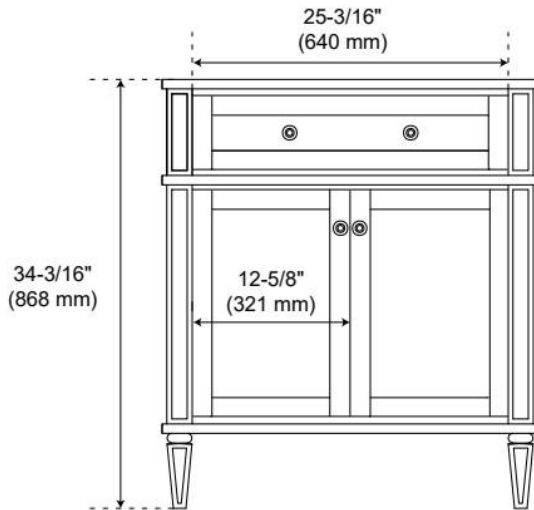

30" ELMDALE CHARCOAL BLACK VANITY WITH RECT. UNDERMOUNT SINK - OUTLET

SKU: 955284-30-rumb

Code: SH563425, SH563426, SH563427, SH563428, SH563429, SH563430, SH563431, SH563432, SH563433

FEATURES

Material: Wood
Product Finish: Charcoal Black
Number of Doors: 2
Number of Drawers: 2
Soft-Close Hinges: Yes
Soft-Close Slides: Yes
Full Extension Drawer Slides: Yes
Dovetail Drawers: Yes
Adjustable Shelves: No
Electrical Outlet: Yes
Hardware Finish: Black
Hardware Material: Zinc
Built-In Adjusters: Yes

Massachusetts Accepted, UL-962A, CAN/CSA-C22.2 No. 308, LISTED ID: 506897, BY213-D01

ADDITIONAL FEATURES

- Solid wood cabinet.
- Engineered wood panels.
- A built-in power box features two outlets and two USB ports.
- Includes a matching backsplash and white porcelain sink.
- Polished Carrara Marble is sourced from Italy.
- Each stone top is carved from a single piece of stone and will feature natural variations.
- See Installation Instructions for directions to attach the vanity top and sink.
- All dimensions are ($\pm 1/2$ ").

REVISED 3/23/2026

30" ELMDALE CHARCOAL BLACK VANITY WITH RECT. UNDERMOUNT SINK - OUTLET

SKU: 955284-30-rumb

Code: SH563425, SH563426, SH563427, SH563428, SH563429, SH563430, SH563431, SH563432, SH563433

REVISED 3/23/2026