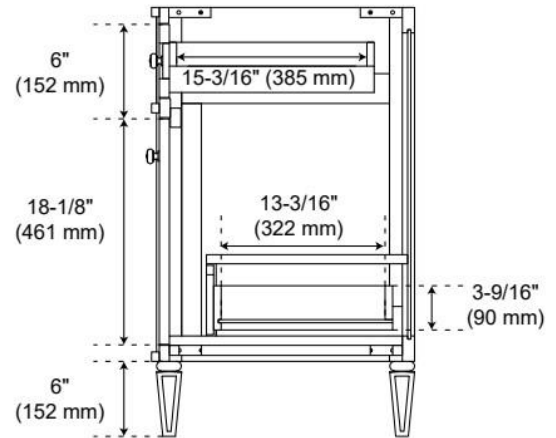

30" ELMDALE CHARCOAL BLACK VANITY WITH RECT. UNDERMOUNT SINK - OUTLET

SKU: 955284-30-rumb

Code: SH563425, SH563426, SH563427, SH563428, SH563429, SH563430, SH563431, SH563432, SH563433

FEATURES

Material: Wood
Product Finish: Charcoal Black
Number of Doors: 2
Number of Drawers: 2
Soft-Close Hinges: Yes
Soft-Close Slides: Yes
Full Extension Drawer Slides: Yes
Dovetail Drawers: Yes
Adjustable Shelves: No
Electrical Outlet: Yes
Hardware Finish: Black
Hardware Material: Zinc
Built-In Adjusters: Yes

Massachusetts Accepted, UL-962A, CAN/CSA-C22.2 No. 308, LISTED ID: 506897, BY213-D01

ADDITIONAL FEATURES

- Solid wood cabinet.
- Engineered wood panels.
- A built-in power box features two outlets and two USB ports.
- Includes a matching backsplash and white porcelain sink.
- Polished Carrara Marble is sourced from Italy.
- Each stone top is carved from a single piece of stone and will feature natural variations.
- See Installation Instructions for directions to attach the vanity top and sink.
- All dimensions are ($\pm 1/2$ ").

REVISED 3/23/2026

30" ELMDALE CHARCOAL BLACK VANITY WITH RECT. UNDERMOUNT SINK - OUTLET

SKU: 955284-30-rumb

Code: SH563425, SH563426, SH563427, SH563428, SH563429, SH563430, SH563431, SH563432, SH563433

REVISED 3/23/2026