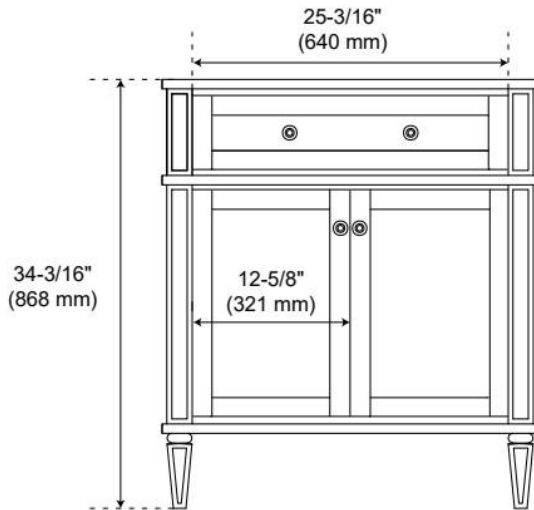

30" ELMDALE CHARCOAL BLACK VANITY WITH UNDERMOUNT SINK - OUTLET

SKU: 955284-30-um

Code: SH563422, SH563423, SH563424

REVISED 3/23/2026