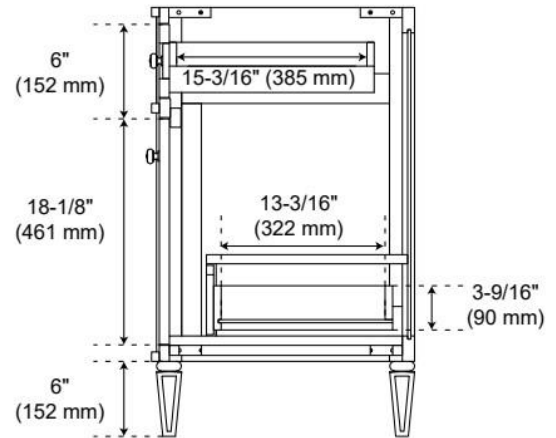

30" ELMDALE CHARCOAL BLACK VANITY WITH UNDERMOUNT SINK - OUTLET

SKU: 955284-30-um

Code: SH563422, SH563423, SH563424

REVISED 3/23/2026