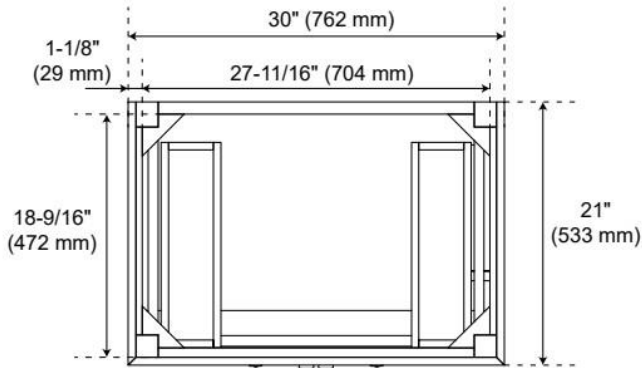

30" ELMDALE CHARCOAL BLACK VANITY WITH UNDERMOUNT SINK - OUTLET

SKU: 955284-30-um

Code: SH563422, SH563423, SH563424

REVISED 3/23/2026