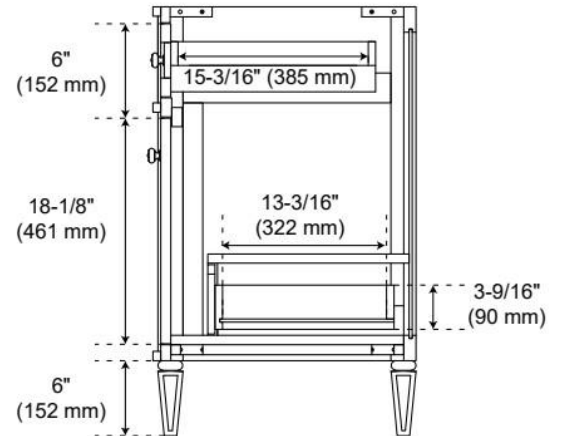

36" ELMDALE CHARCOAL BLACK VANITY WITH RIGHT OFFSET UNDERMOUNT SINK - OUTLET

SKU: 955284-36-rumb

Code: SH563437, SH563438, SH563439

REVISED 3/23/2026