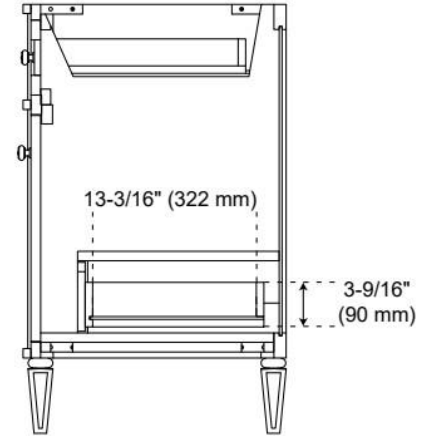

36" ELMDALE CHARCOAL BLACK VANITY WITH RIGHT OFFSET UNDERMOUNT SINK - OUTLET

SKU: 955284-36-rumb

Code: SH563437, SH563438, SH563439

REVISED 3/23/2026