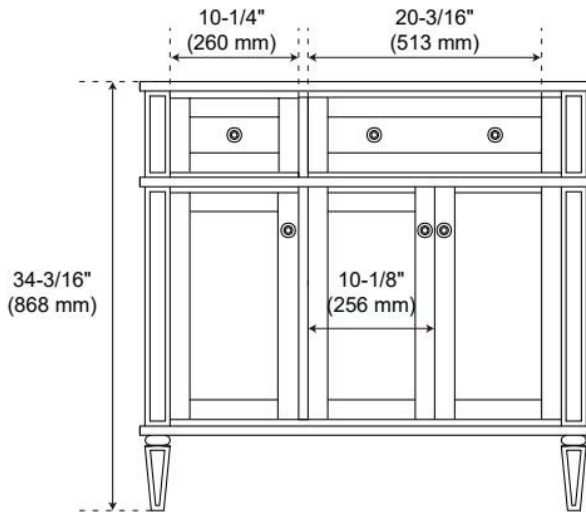

36" ELMDALE CHARCOAL BLACK VANITY WITH RIGHT OFFSET UNDERMOUNT SINK - OUTLET

SKU: 955284-36-rumb

Code: SH563437, SH563438, SH563439

REVISED 3/23/2026