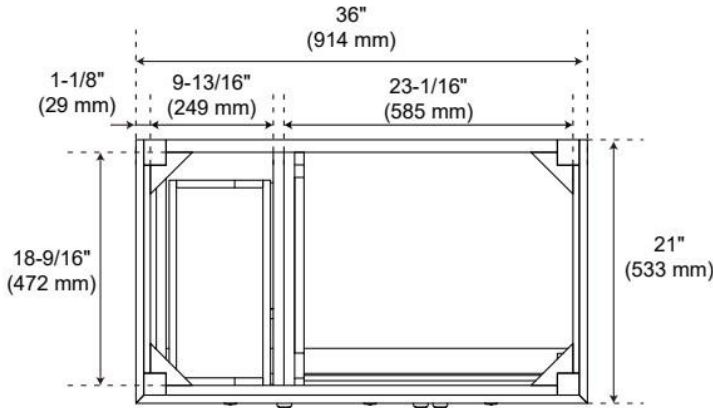

36" ELMDALE CHARCOAL BLACK VANITY WITH RIGHT OFFSET UNDERMOUNT SINK - OUTLET

SKU: 955284-36-rumb

Code: SH563437, SH563438, SH563439

REVISED 3/23/2026