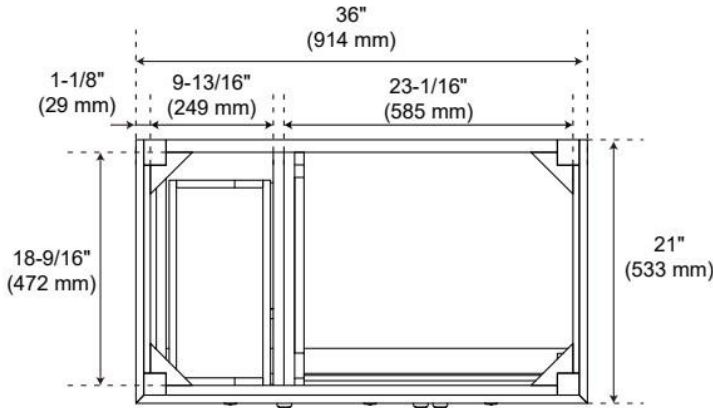

36" ELMDALE CHARCOAL BLACK VANITY WITH UNDERMOUNT SINK - OUTLET

SKU: 955284-36-um

Code: SH563434, SH563435, SH563436

REVISED 3/23/2026