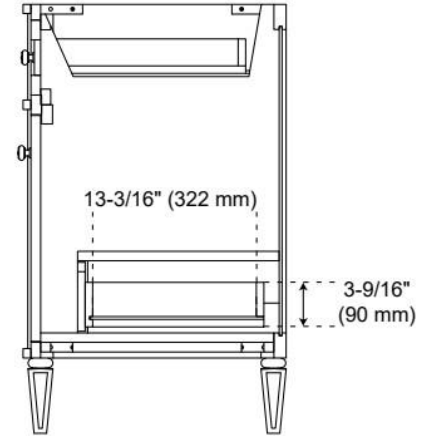

36" ELMDALE CHARCOAL BLACK VANITY WITH UNDERMOUNT SINK - OUTLET

SKU: 955284-36-um

Code: SH563434, SH563435, SH563436

REVISED 3/23/2026