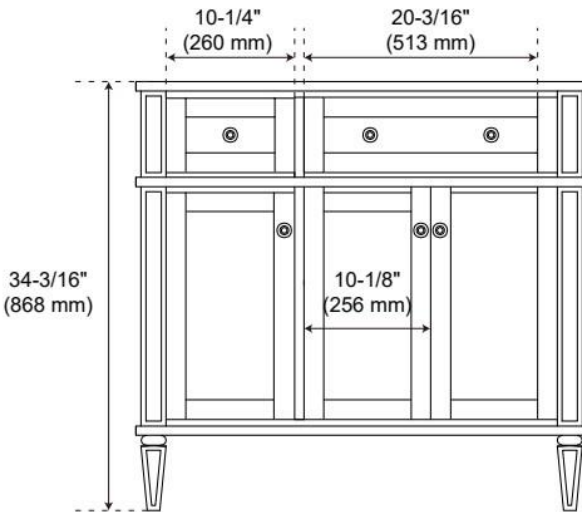

36" ELMDALE CHARCOAL BLACK VANITY WITH UNDERMOUNT SINK - OUTLET

SKU: 955284-36-um

Code: SH563434, SH563435, SH563436

REVISED 3/23/2026