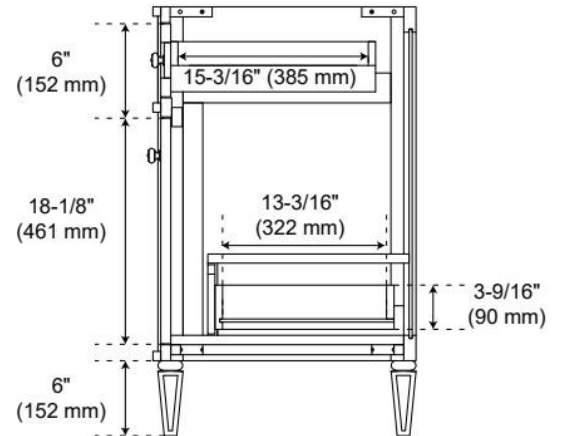

36" ELMDALE CHARCOAL BLACK VANITY WITH UNDERMOUNT SINK - OUTLET

SKU: 955284-36-um

Code: SH563434, SH563435, SH563436

REVISED 3/23/2026