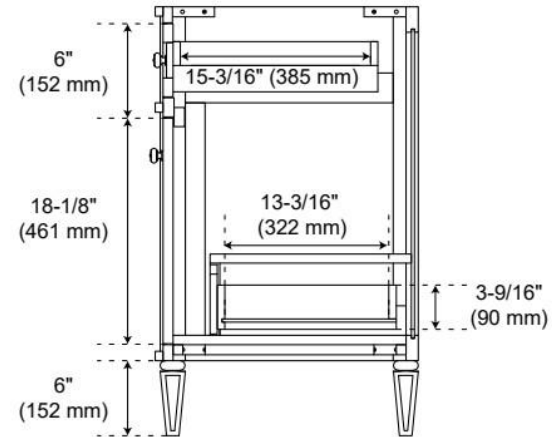

48" ELMDALE CHARCOAL BLACK VANITY WITH RECT. UNDERMOUNT SINK - OUTLET

SKU: 955284-48-rumb

Code: SH563443, SH563444, SH563445, SH563446, SH563447, SH563448, SH563449, SH563450, SH563451

FEATURES

Material: Wood
Product Finish: Charcoal Black
Number of Doors: 4
Number of Drawers: 6
Soft-Close Hinges: Yes
Soft-Close Slides: Yes
Full Extension Drawer Slides: Yes
Dovetail Drawers: Yes
Adjustable Shelves: No
Electrical Outlet: Yes
Hardware Finish: Black
Hardware Material: Zinc
Built-In Adjusters: Yes

Massachusetts Accepted, UL-962A, CAN/CSA-C22.2 No. 308, LISTED ID: 506897, BY213-D01

ADDITIONAL FEATURES

- Solid wood cabinet.
- Engineered wood panels.
- A built-in power box features two outlets and two USB ports.
- Includes a matching backsplash and white porcelain sink.
- Polished Carrara Marble is sourced from Italy.
- Each stone top is carved from a single piece of stone and will feature natural variations.
- See Installation Instructions for directions to attach the vanity top and sink.
- All dimensions are ($\pm 1/2$ ").

REVISED 3/23/2026

48" ELMDALE CHARCOAL BLACK VANITY WITH RECT. UNDERMOUNT SINK - OUTLET

SKU: 955284-48-rumb

Code: SH563443, SH563444, SH563445, SH563446, SH563447, SH563448, SH563449, SH563450, SH563451

REVISED 3/23/2026