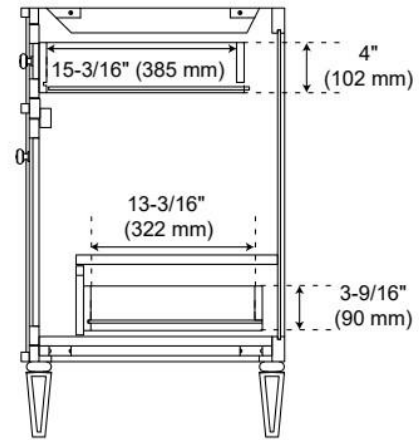

48" ELMDALE CHARCOAL BLACK VANITY WITH RECT. UNDERMOUNT SINK - OUTLET

SKU: 955284-48-rumb

Code: SH563443, SH563444, SH563445, SH563446, SH563447, SH563448, SH563449, SH563450, SH563451

FEATURES

Material: Wood
Product Finish: Charcoal Black
Number of Doors: 4
Number of Drawers: 6
Soft-Close Hinges: Yes
Soft-Close Slides: Yes
Full Extension Drawer Slides: Yes
Dovetail Drawers: Yes
Adjustable Shelves: No
Electrical Outlet: Yes
Hardware Finish: Black
Hardware Material: Zinc
Built-In Adjusters: Yes

Massachusetts Accepted, UL-962A, CAN/CSA-C22.2 No. 308, LISTED ID: 506897, BY213-D01

ADDITIONAL FEATURES

- Solid wood cabinet.
- Engineered wood panels.
- A built-in power box features two outlets and two USB ports.
- Includes a matching backsplash and white porcelain sink.
- Polished Carrara Marble is sourced from Italy.
- Each stone top is carved from a single piece of stone and will feature natural variations.
- See Installation Instructions for directions to attach the vanity top and sink.
- All dimensions are ($\pm 1/2$ ").

REVISED 3/23/2026

48" ELMDALE CHARCOAL BLACK VANITY WITH RECT. UNDERMOUNT SINK - OUTLET

SKU: 955284-48-rumb

Code: SH563443, SH563444, SH563445, SH563446, SH563447, SH563448, SH563449, SH563450, SH563451

REVISED 3/23/2026