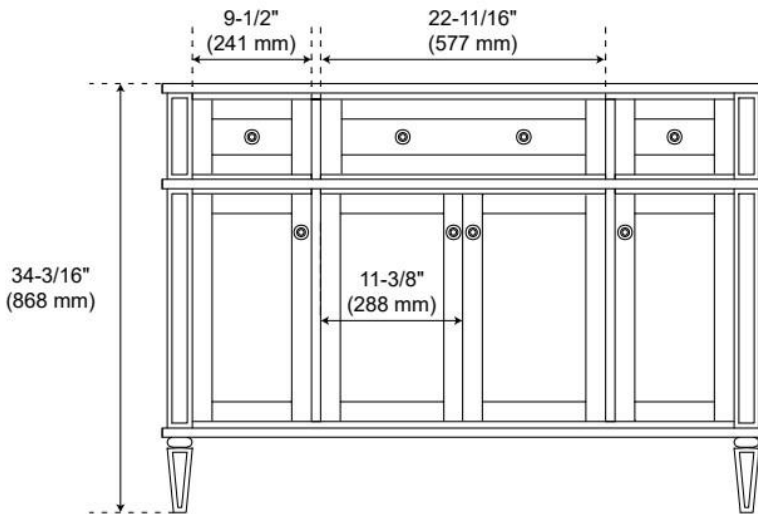

48" ELMDALE CHARCOAL BLACK VANITY WITH RECT. UNDERMOUNT SINK - OUTLET

SKU: 955284-48-rumb

Code: SH563443, SH563444, SH563445, SH563446, SH563447, SH563448, SH563449, SH563450, SH563451

FEATURES

Material: Wood
Product Finish: Charcoal Black
Number of Doors: 4
Number of Drawers: 6
Soft-Close Hinges: Yes
Soft-Close Slides: Yes
Full Extension Drawer Slides: Yes
Dovetail Drawers: Yes
Adjustable Shelves: No
Electrical Outlet: Yes
Hardware Finish: Black
Hardware Material: Zinc
Built-In Adjusters: Yes

Massachusetts Accepted, UL-962A, CAN/CSA-C22.2 No. 308, LISTED ID: 506897, BY213-D01

ADDITIONAL FEATURES

- Solid wood cabinet.
- Engineered wood panels.
- A built-in power box features two outlets and two USB ports.
- Includes a matching backsplash and white porcelain sink.
- Polished Carrara Marble is sourced from Italy.
- Each stone top is carved from a single piece of stone and will feature natural variations.
- See Installation Instructions for directions to attach the vanity top and sink.
- All dimensions are ($\pm 1/2$ ").

REVISED 3/23/2026

48" ELMDALE CHARCOAL BLACK VANITY WITH RECT. UNDERMOUNT SINK - OUTLET

SKU: 955284-48-rumb

Code: SH563443, SH563444, SH563445, SH563446, SH563447, SH563448, SH563449, SH563450, SH563451

REVISED 3/23/2026