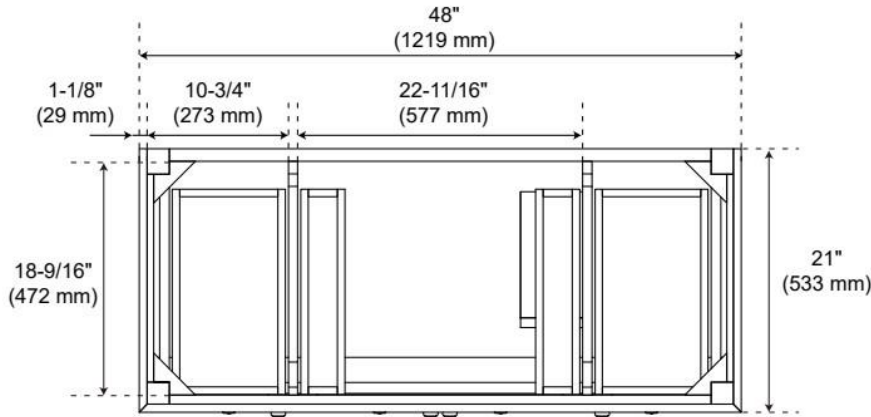

48" ELMDALE CHARCOAL BLACK VANITY WITH RECT. UNDERMOUNT SINK - OUTLET

SKU: 955284-48-rumb

Code: SH563443, SH563444, SH563445, SH563446, SH563447, SH563448, SH563449, SH563450, SH563451

FEATURES

Material: Wood
Product Finish: Charcoal Black
Number of Doors: 4
Number of Drawers: 6
Soft-Close Hinges: Yes
Soft-Close Slides: Yes
Full Extension Drawer Slides: Yes
Dovetail Drawers: Yes
Adjustable Shelves: No
Electrical Outlet: Yes
Hardware Finish: Black
Hardware Material: Zinc
Built-In Adjusters: Yes

Massachusetts Accepted, UL-962A, CAN/CSA-C22.2 No. 308, LISTED ID: 506897, BY213-D01

ADDITIONAL FEATURES

- Solid wood cabinet.
- Engineered wood panels.
- A built-in power box features two outlets and two USB ports.
- Includes a matching backsplash and white porcelain sink.
- Polished Carrara Marble is sourced from Italy.
- Each stone top is carved from a single piece of stone and will feature natural variations.
- See Installation Instructions for directions to attach the vanity top and sink.
- All dimensions are ($\pm 1/2$ ").

REVISED 3/23/2026

48" ELMDALE CHARCOAL BLACK VANITY WITH RECT. UNDERMOUNT SINK - OUTLET

SKU: 955284-48-rumb

Code: SH563443, SH563444, SH563445, SH563446, SH563447, SH563448, SH563449, SH563450, SH563451

REVISED 3/23/2026