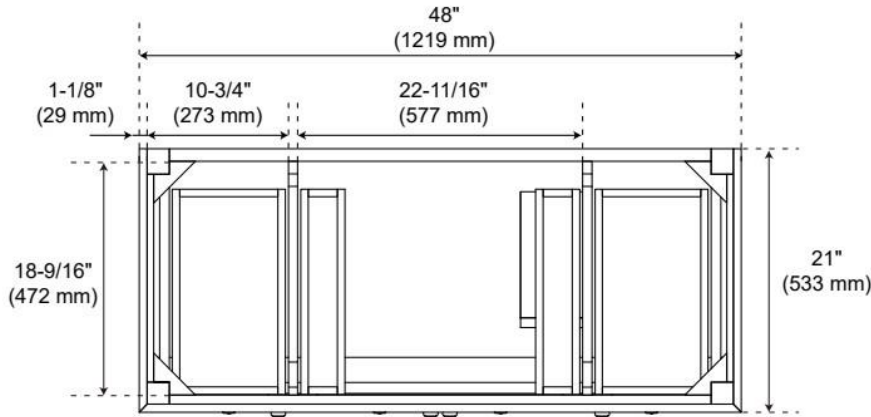

48" ELMDALE CHARCOAL BLACK VANITY WITH UNDERMOUNT SINK - OUTLET

SKU: 955284-48-um

Code: SH563440, SH563441, SH563442

REVISED 3/23/2026