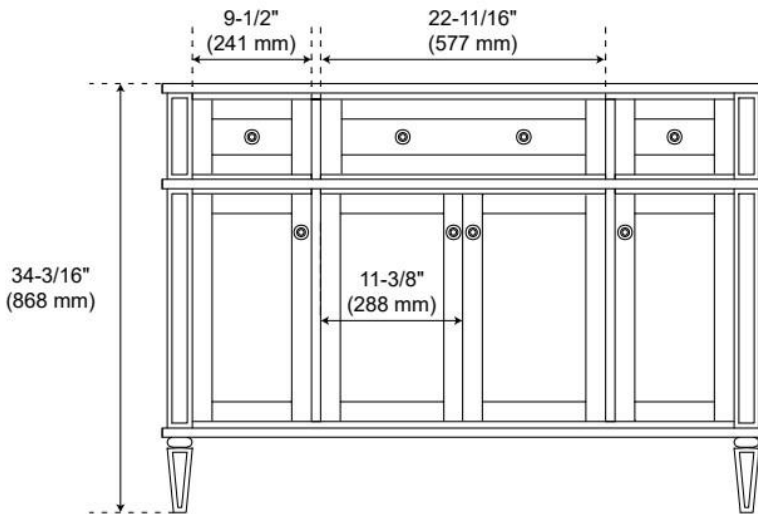

48" ELMDALE CHARCOAL BLACK VANITY WITH UNDERMOUNT SINK - OUTLET

SKU: 955284-48-um

Code: SH563440, SH563441, SH563442

REVISED 3/23/2026