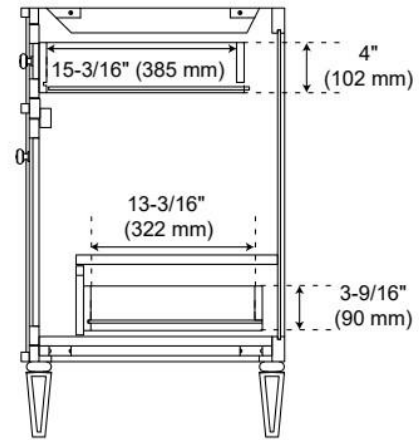

48" ELMDALE CHARCOAL BLACK VANITY WITH UNDERMOUNT SINK - OUTLET

SKU: 955284-48-um

Code: SH563440, SH563441, SH563442

REVISED 3/23/2026