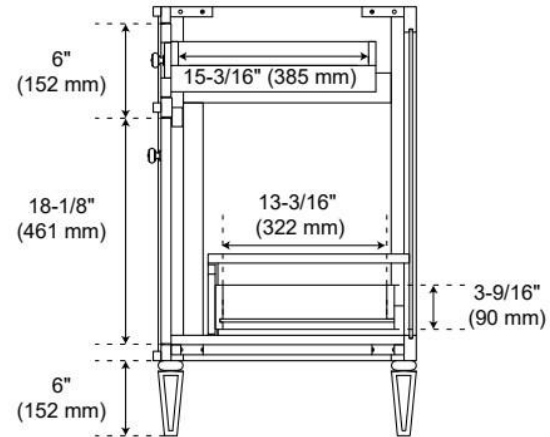

48" ELMDALE CHARCOAL BLACK VANITY WITH UNDERMOUNT SINK - OUTLET

SKU: 955284-48-um

Code: SH563440, SH563441, SH563442

REVISED 3/23/2026