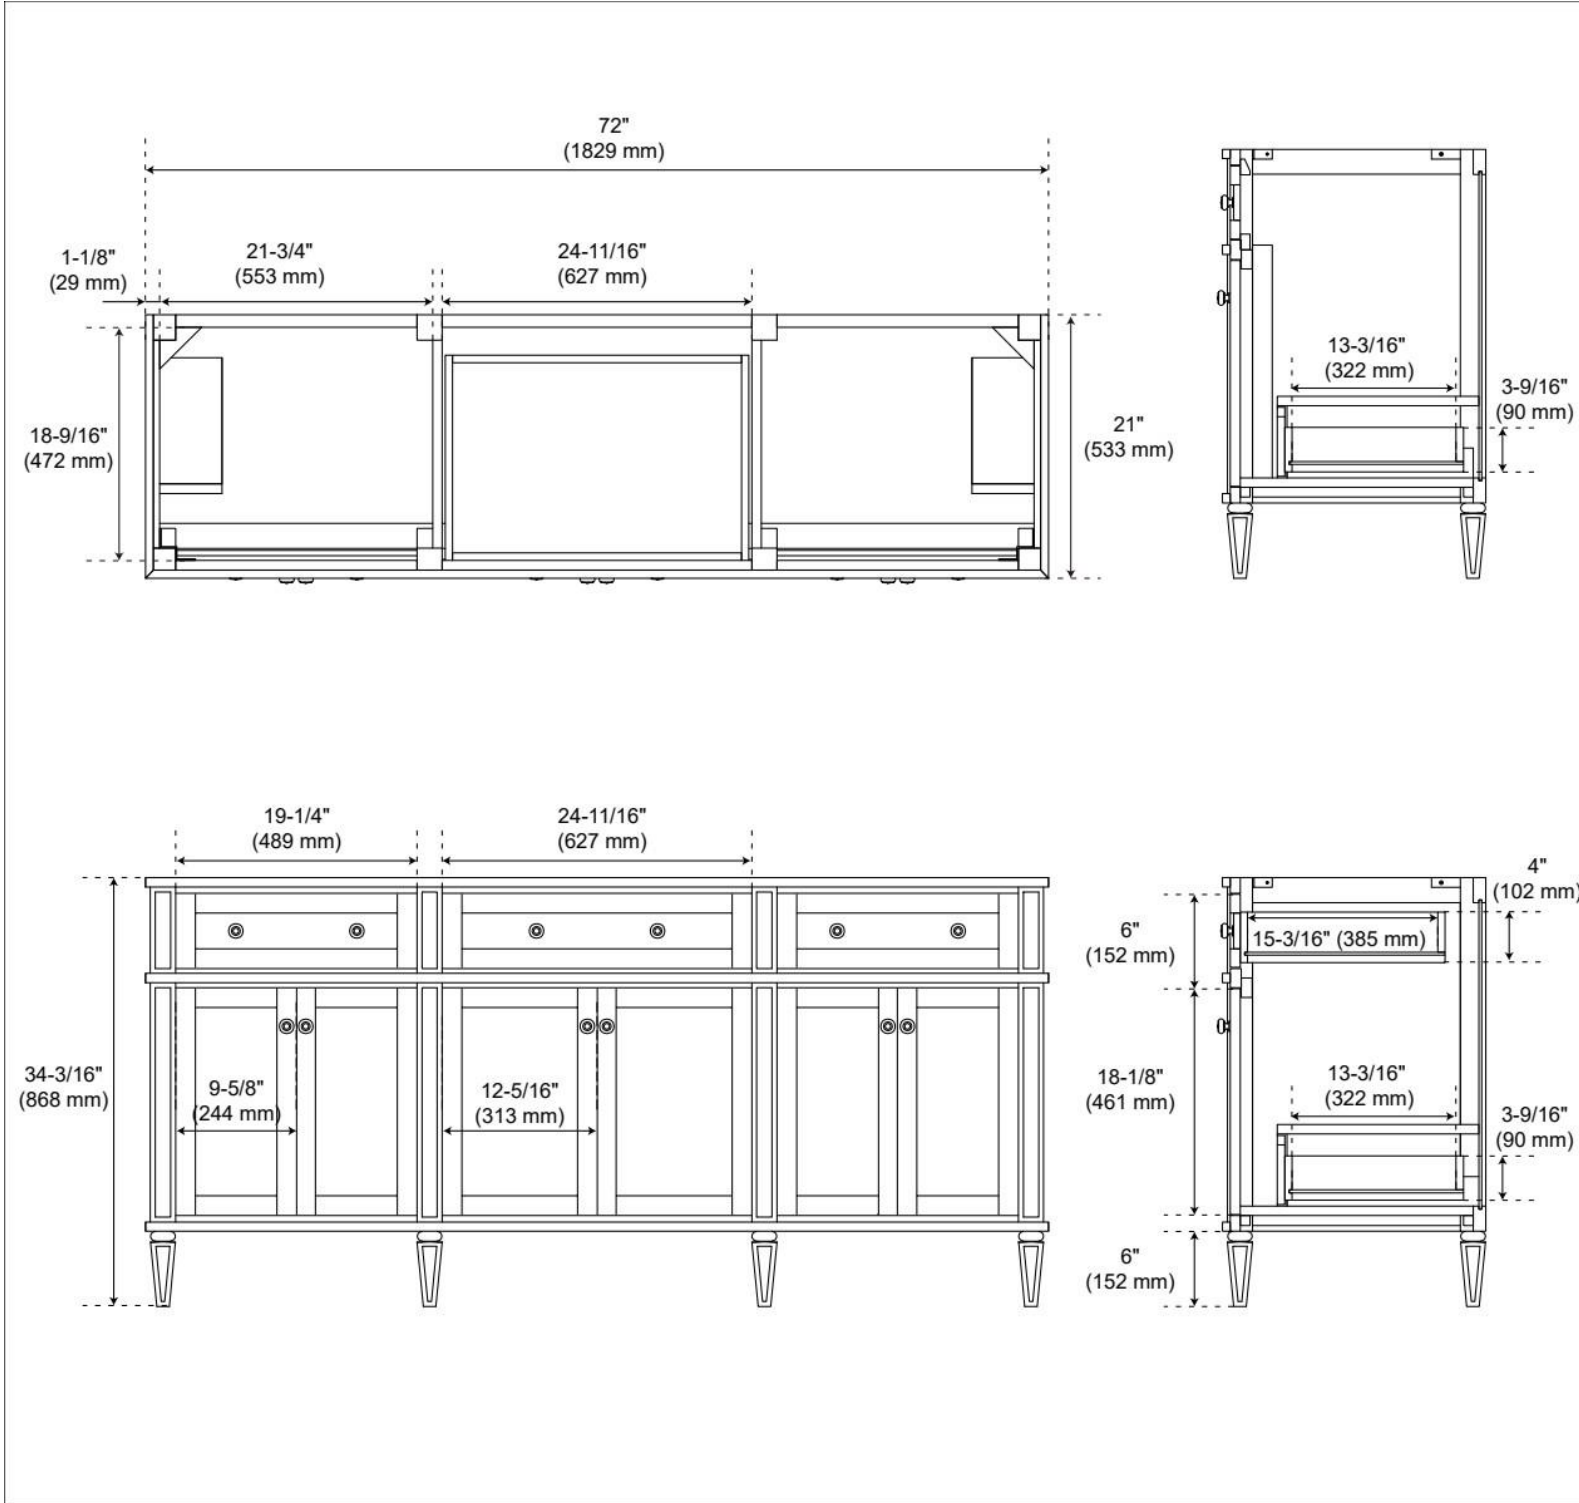

72" ELMDALE CHARCOAL BLACK VANITY WITH RECT. UNDERMOUNT SINKS - OUTLETS

SKU: 955284-72-rumb

Code: SH563467, SH563468, SH563469, SH563470, SH563471, SH563472, SH563473, SH563474, SH563475

REVISED 3/23/2026