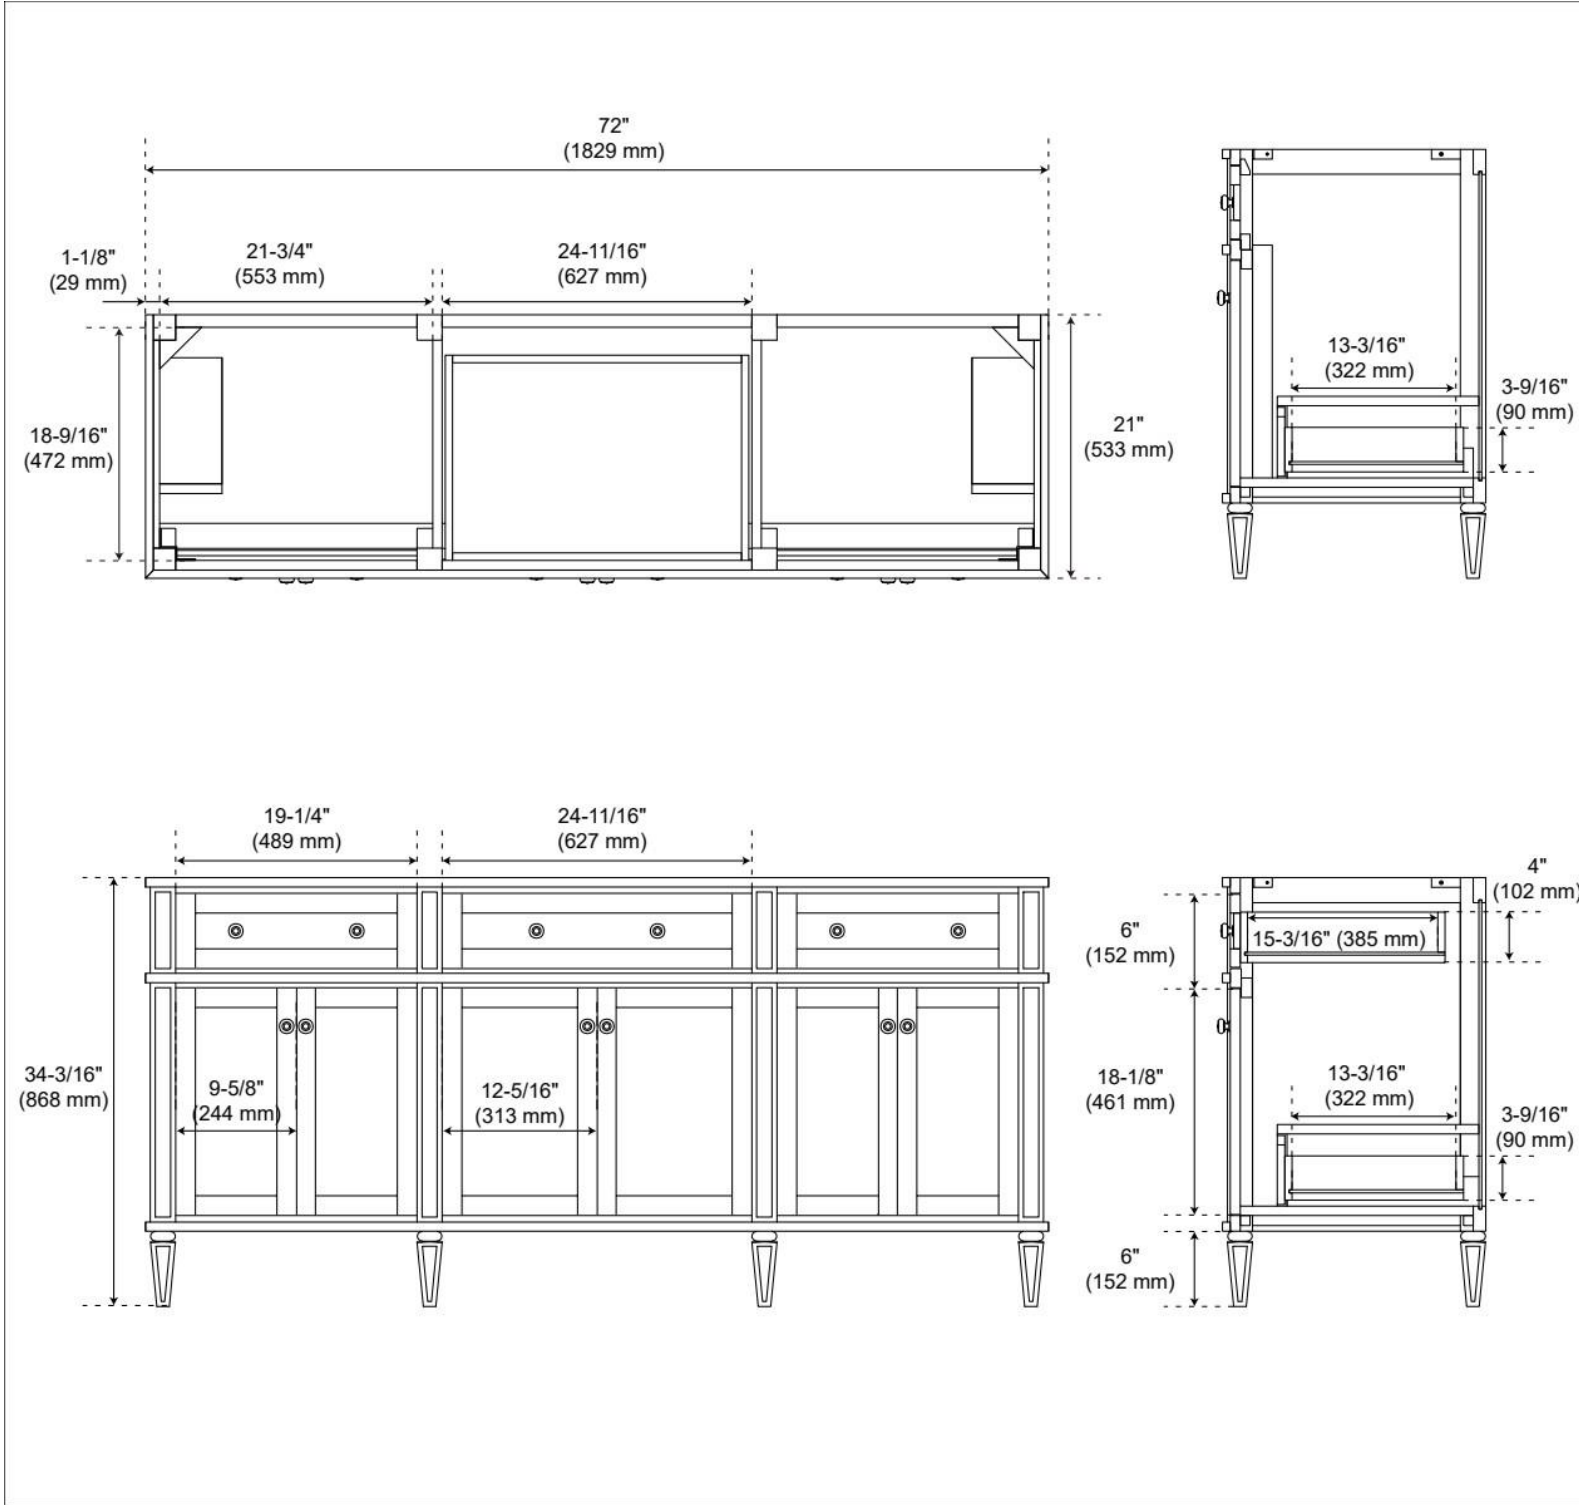

72" ELMDALE CHARCOAL BLACK VANITY WITH UNDERMOUNT SINKS - OUTLETS

SKU: 955284-72-um

Code: SH563464, SH563465, SH563466

FEATURES

Material: Wood
Product Finish: Charcoal Black
Number of Doors: 6
Number of Drawers: 4
Soft-Close Hinges: Yes
Soft-Close Slides: Yes
Full Extension Drawer Slides: Yes
Dovetail Drawers: Yes
Adjustable Shelves: No
Electrical Outlet: Yes
Hardware Finish: Black
Hardware Material: Zinc
Built-In Adjusters: Yes

Massachusetts Accepted, UL-962A, CAN/CSA-C22.2 No. 308, LISTED ID: BY213-D01, 506895

ADDITIONAL FEATURES

- Solid wood cabinet.
- Engineered wood panels.
- Two built-in power boxes feature two outlets and two USB ports.
- Includes a matching backsplash and white porcelain sinks.
- Polished Carrara Marble is sourced from Italy.
- Each stone top is carved from a single piece of stone and will feature natural variations.
- See Installation Instructions for directions to attach the vanity top and sink.
- All dimensions are ($\pm 1/2$ ").

REVISED 3/23/2026

72" ELMDALE CHARCOAL BLACK VANITY WITH UNDERMOUNT SINKS - OUTLETS

SKU: 955284-72-um

Code: SH563464, SH563465, SH563466

REVISED 3/23/2026