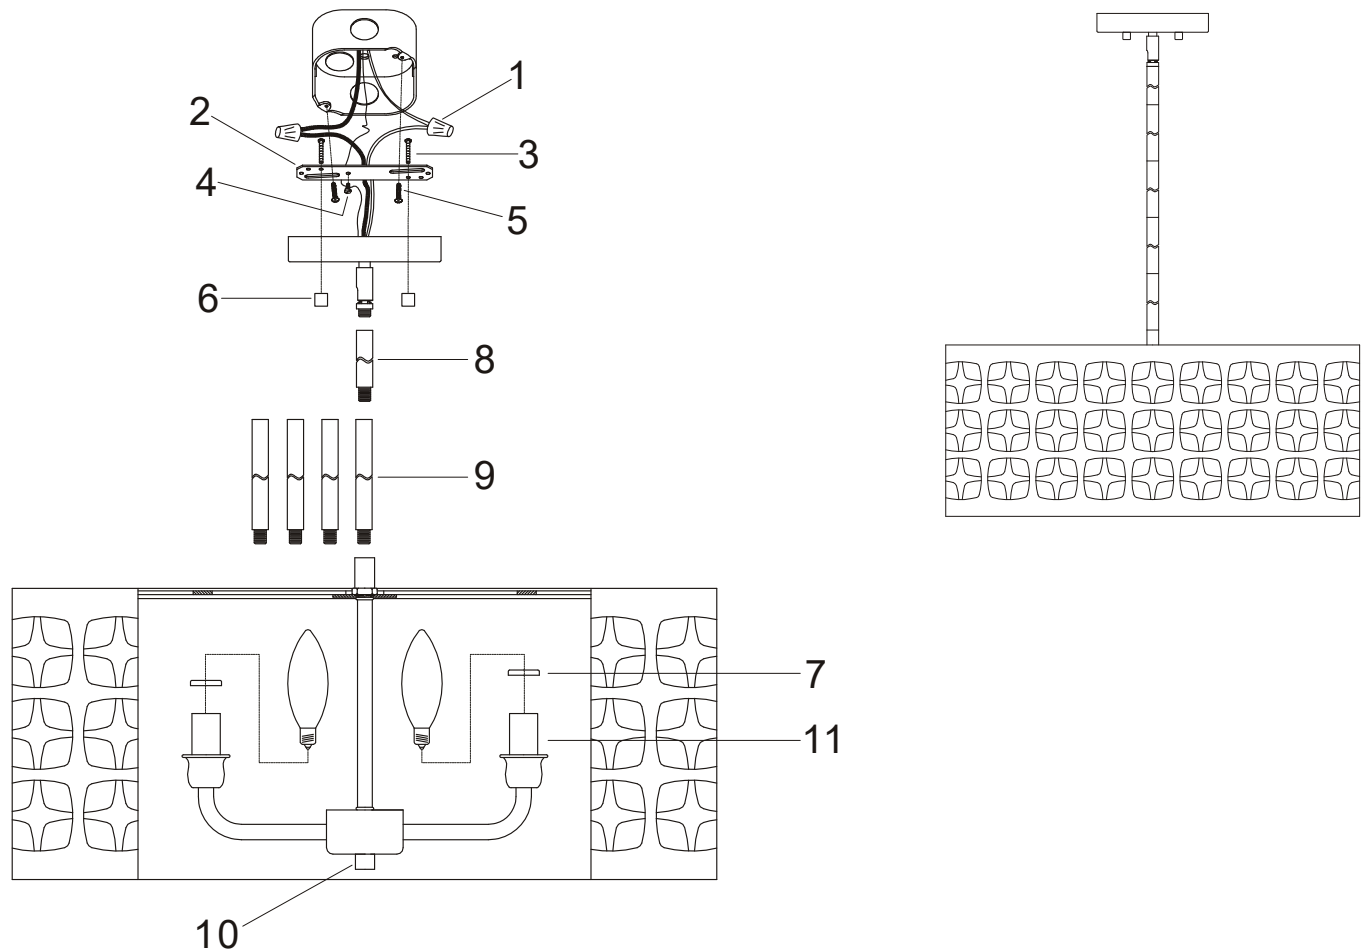

DUXFORD

PENDANT
COLGANTE
LUMINAIRE SUSPENDU

SKU: 453853

| No. | Part Name | Nombre de pieza | Pièce | Part No. |
|-----|------------------------|--------------------------|------------------------------|--------------------|
| 1 | Wire connectors (2pcs) | Conector de cable (2pcs) | Capuchon de connexion (2pcs) | PHSPRHDWR32WTY |
| 2 | Mounting bar (1pc) | Barra de montaje (1pc) | Barrette de fixation (1pc) | |
| 3 | Screw (2pcs) | Tornillo (2pcs) | Vis (2pcs) | |
| 4 | Ground Screw (1pc) | Tornillo a tierra (1pc) | Vis de borne de terre (1pc) | |
| 5 | Screw (2pcs) | Tornillo (2pcs) | Vis (2pcs) | |
| 6 | Finial (2pcs) | Remate (2pcs) | Faîteau (2pcs) | |
| 7 | Cap(5pcs) | Tapa (5pcs) | Coupelle (5pcs) | |
| 8 | Stem (1pc) | Vástago (1pc) | Tige (1pc) | PHSPRSTEM6AGBRWTY |
| 9 | Stem (4pcs) | Vástago (4pcs) | Tige (4pcs) | PHSPRSTEM12AGBRWTY |
| 10 | Finial (2pcs) | Remate (2pcs) | Faîteau (2pcs) | PHSPRFIN4WTY |
| 11 | Candle sleeve(5pcs) | Forme de bougie(5pcs) | Manga de la vela(5pcs) | PHSPRCNDLCVR1WTY |