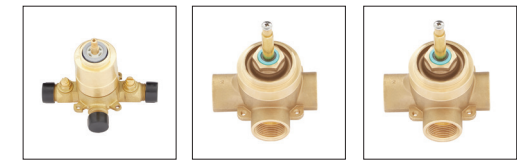

- Product Active
- Product Coming in Winter 2024
- Product Coming in Spring 2025

ROUGH-IN VALVES (DC)

Common Rough-In Valve Platform for Key Collections

Bath & Tub Rough-In Valves

Freestanding Tub Faucet Rough-In Valve with Stops
SHFSR2000WS

Freestanding Tub Faucet Rough-In Valve without Stops
SHFSR2000

4-Hole Roman Tub Faucet Valve
SH674164

3-Hole Roman Tub Faucet Valve
SH674163

Wall-Mount Bathroom Faucet & Tub Faucet Valve
SHWMR2000

Showering Rough-In Valves

Pressure Balance Tub & Shower Rough-In Valve
SH4001

1/2" Diverter Rough-In Valve
SH6101

3/4" Diverter Rough-In Valve
SH6103

1/2" Volume Control Valve
SH6020

3/4" Volume Control Valve
SH6040

1/2" Thermostatic Rough-In Valve
SH6004