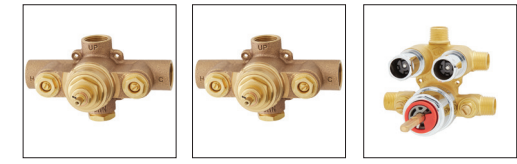

Freestanding Tub Faucet Rough-In Valve without Stops
SHFSR2000

4-Hole Roman Tub Faucet Valve
SH674164

3-Hole Roman Tub Faucet Valve
SH674163

Wall-Mount Bathroom Faucet & Tub Faucet Valve
SHWMR2000

Showering Rough-In Valves

Pressure Balance Tub & Shower Rough-In Valve
SH4001

1/2" Diverter Rough-In Valve
SH6101

3/4" Diverter Rough-In Valve
SH6103

1/2" Volume Control Valve
SH6020

3/4" Volume Control Valve
SH6040

1/2" Thermostatic Rough-In Valve
SH6004

3/4" Thermostatic Rough-In Valve
SH6006

Simple Select Rough-In Valve
SH5001SSG