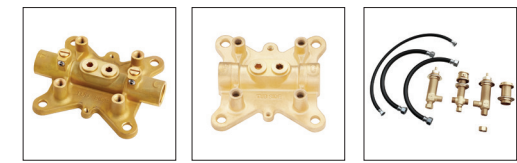

- Product Active
- Product Coming in Winter 2024
- Product Coming in Spring 2025

ROUGH-IN VALVES (DC)

Common Rough-In Valve Platform for Key Collections

Bath & Tub Rough-In Valves

Freestanding Tub Faucet Rough-In Valve with Stops
SHFSR2000WS