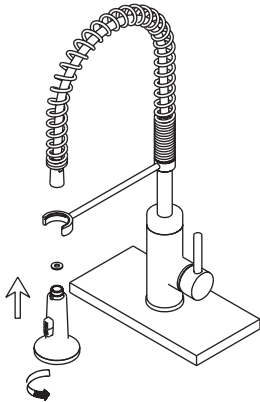

19" PRESIDIO

SINGLE-HOLE KITCHEN FAUCET WITH PULL-DOWN SPRING SPOUT

GRIFO DE COCINA EXTENSIBLE CURVO CON ÚNICO ORIFICIO

ROBINET DE CUISINE À UN SEUL TROU AVEC BEC RÉTRACTABLE À RESSORT

SKU: 948775

6. Attach the spray head to spray hose.
(Note: remember to install the seal before screwing spray head on.)

6. Coloque la cabeza del rociador en la manguera del rociador.
(Nota: No se olvide se instalar la arandela de goma antes de colocar la cabeza del rociador.)

6 Raccorder la tête de pulvérisation au tuyau de pulvérisation.
(Remarque : il faut se souvenir d'installer le joint avant de visser la tête de pulvérisation.)